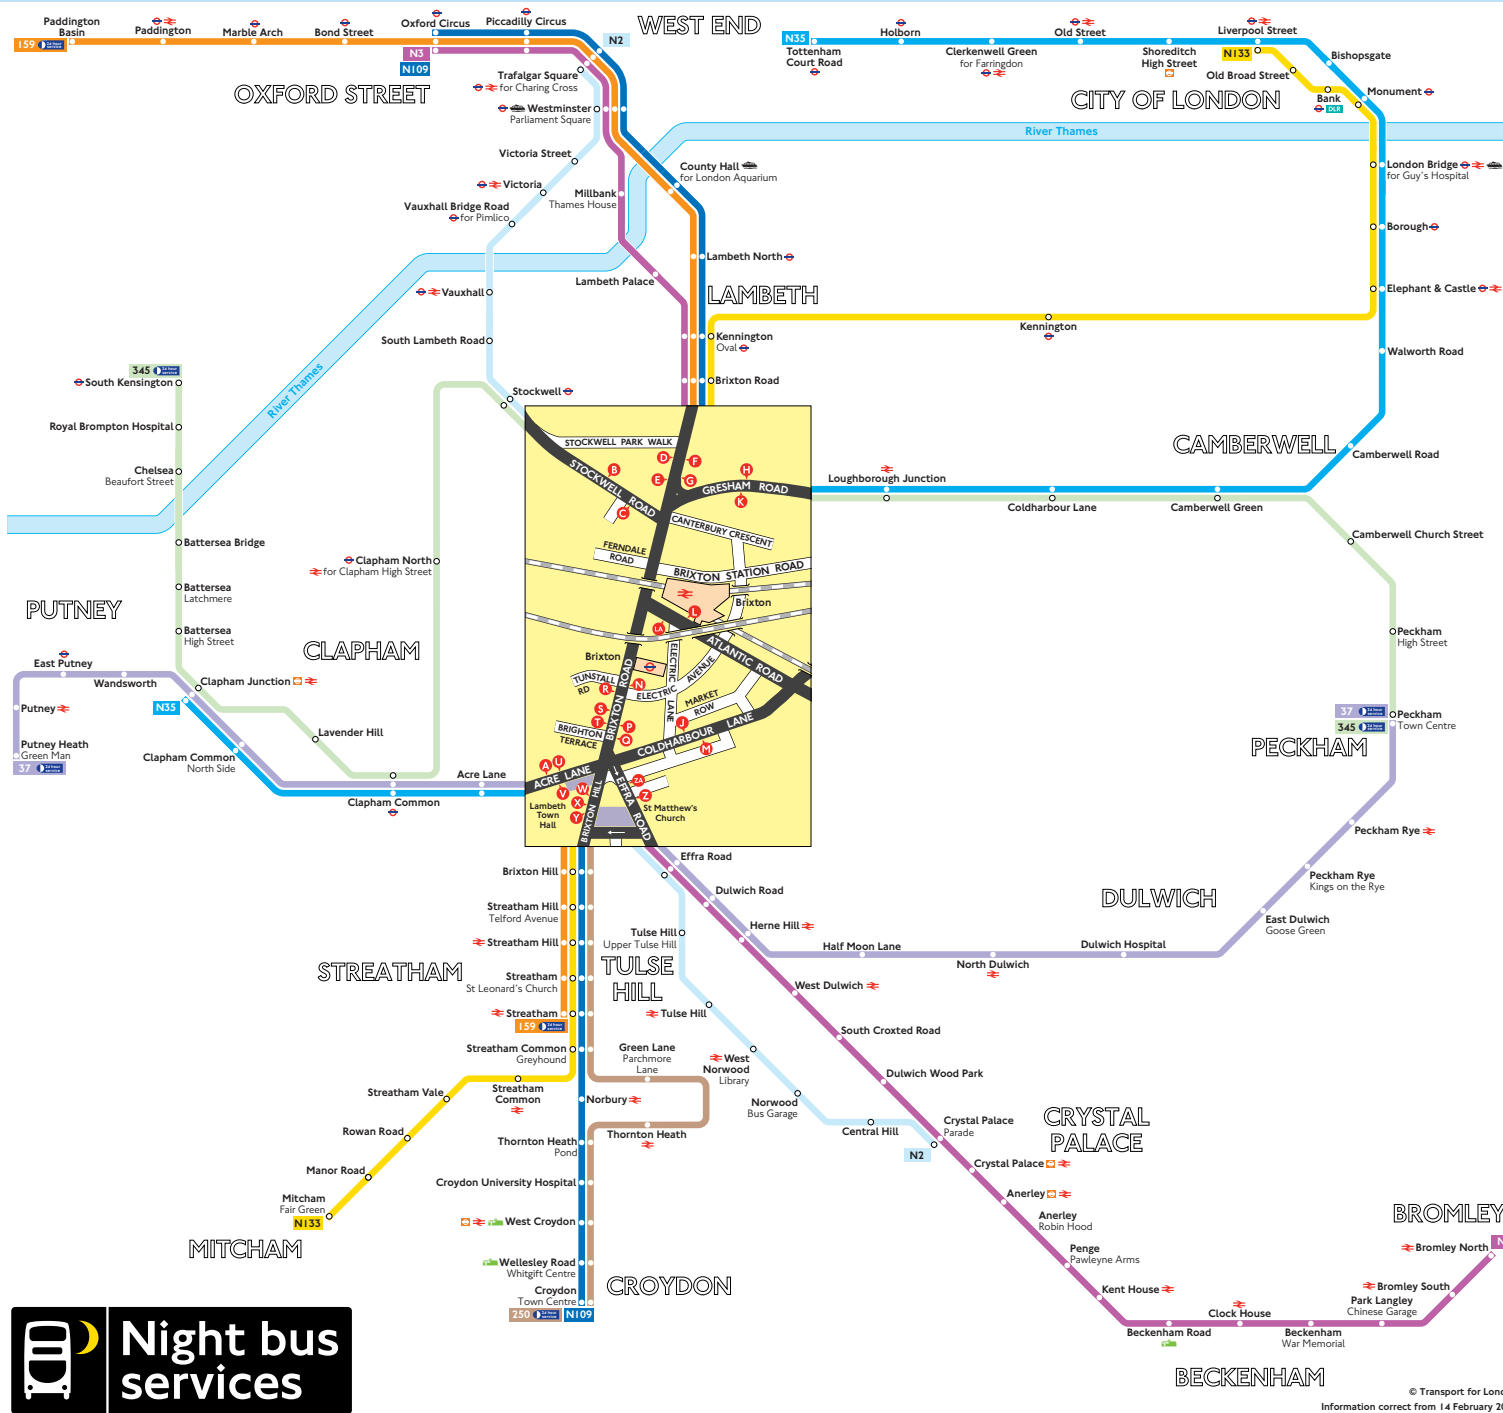

Night buses from Brixton

Key

- Connections with London Underground
 - Connections with London Overground
 - Connections with National Rail
 - Connections with Docklands Light Railway
 - Connections with river boats
 - Connections with Tramlink
- Red discs show the bus stop you need for your chosen bus service. The disc 'A' appears on the top of the bus stop in the street (see map of town centre in centre of diagram).

Route finder

Night buses including 24-hour services

Bus route	Towards	Bus stops
37	Peckham	A Z
	Putney Heath	V
159	Paddington Basin	D R X
	Streatham	G O
250	Croydon	G O
345	Peckham	G H
	South Kensington	C K
N2	Crystal Palace	B P Z
	Trafalgar Square	C T W
N3	Bromley North	F N Z
	Oxford Circus	D R X
N35	Clapham Junction	K N V
	Tottenham Court Road	H T U
NI09	Croydon	G O
	Oxford Circus	D R X
NI33	Liverpool Street	E S Y
	Mitcham	G O

Day buses

For day bus information, please see separate poster.