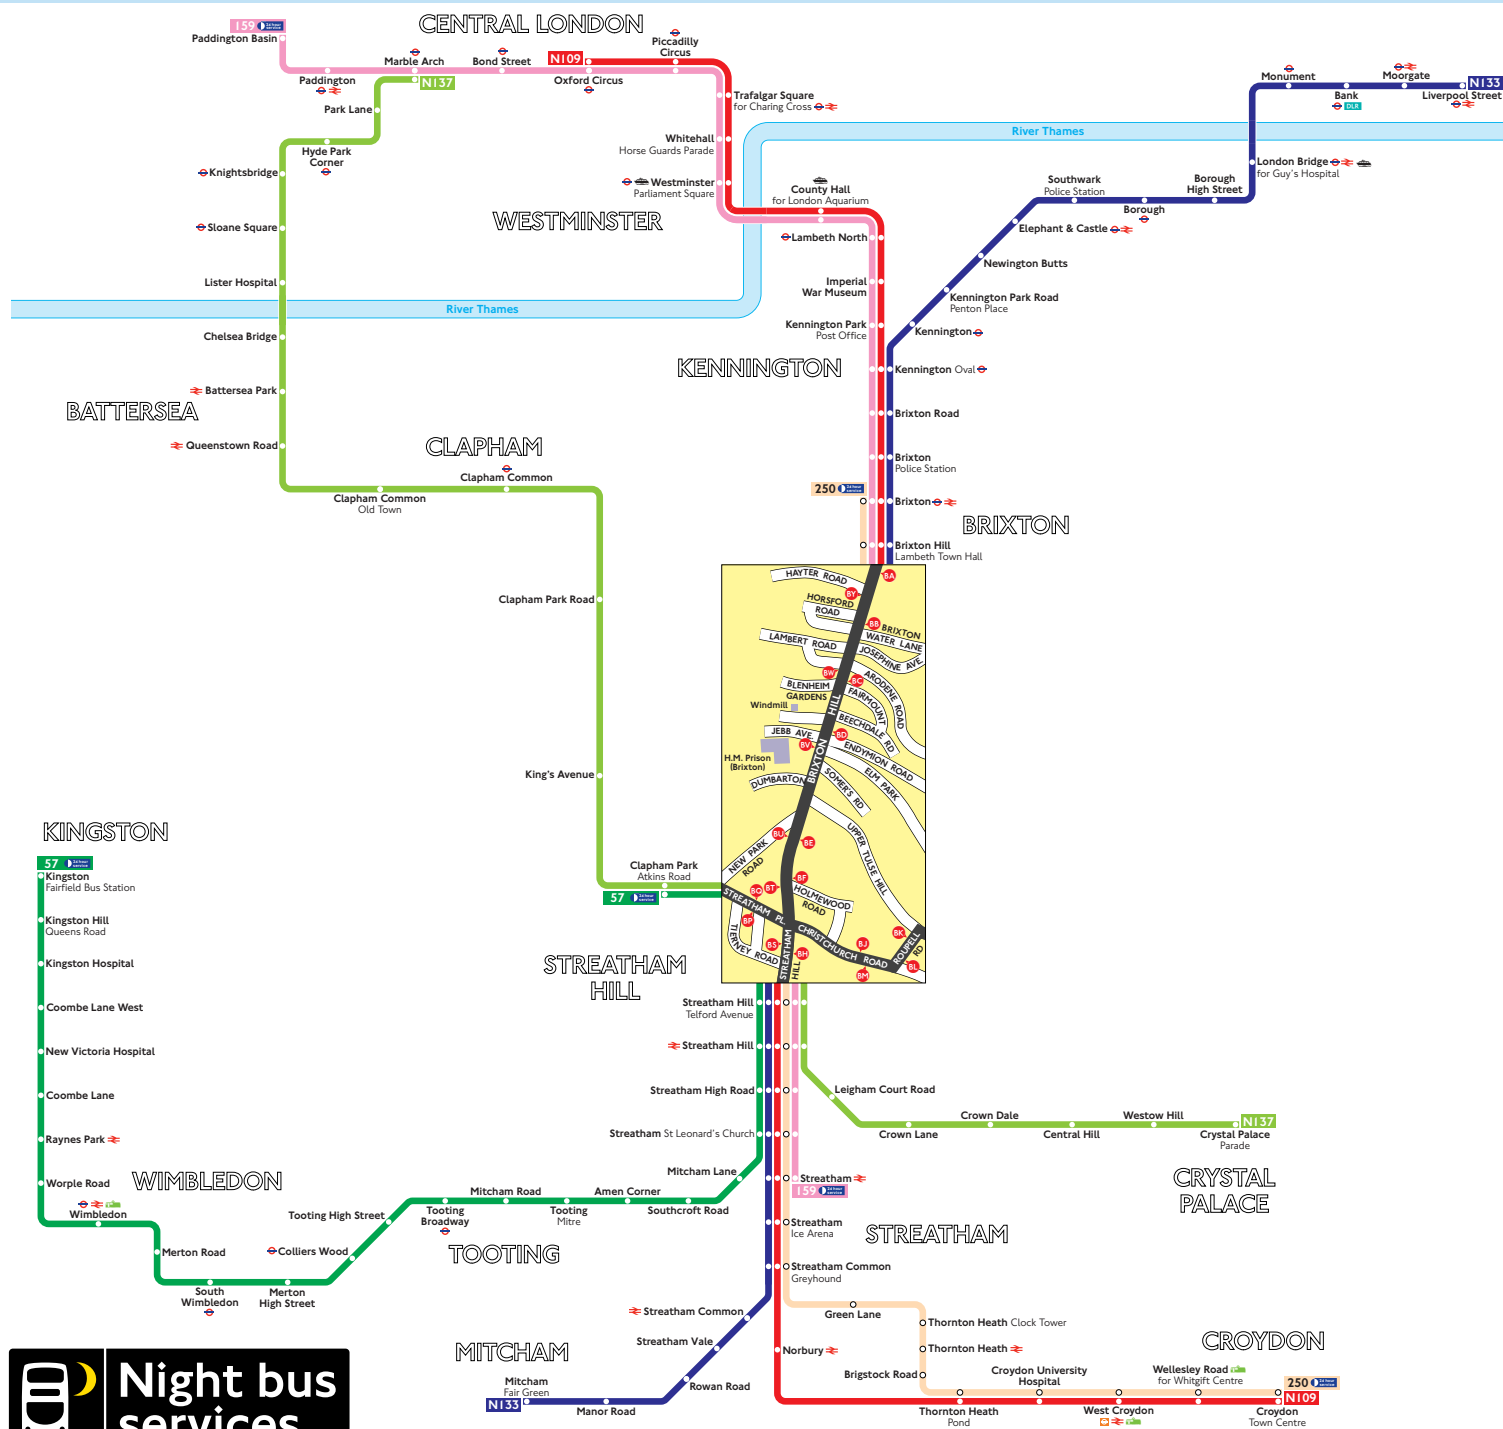

Night buses from Brixton Hill

Key

- Connections with London Underground
- Connections with National Rail
- Connections with Docklands Light Railway
- Connections with river boats
- Connections with Tramlink

Red discs show the bus stop you need for your chosen bus service. The disc appears on the top of the bus stop in the street (see map of town centre in centre of diagram).

Route finder

Night buses including 24-hour services

Bus route	Towards	Bus stops
57	Clapham Park	BP BS
	Kingston	BH BC
159	Paddington Basin	BS BT BU BV BW BY
	Streatham	BA BB BC BD BE BF BH
250	Brixton	BS BT BU BV BW BY
	Croydon	BA BB BC BD BE BF BH
N109	Croydon	BA BB BC BD BE BF BH
	Oxford Circus	BS BT BU BV BW BY
N133	Liverpool Street	BS BT BU BV BW BY
	Mitcham	BA BB BC BD BE BF BH
N137	Crystal Palace	BP BC
	Marble Arch	BP BS

Day buses

For day bus information, please see separate poster.