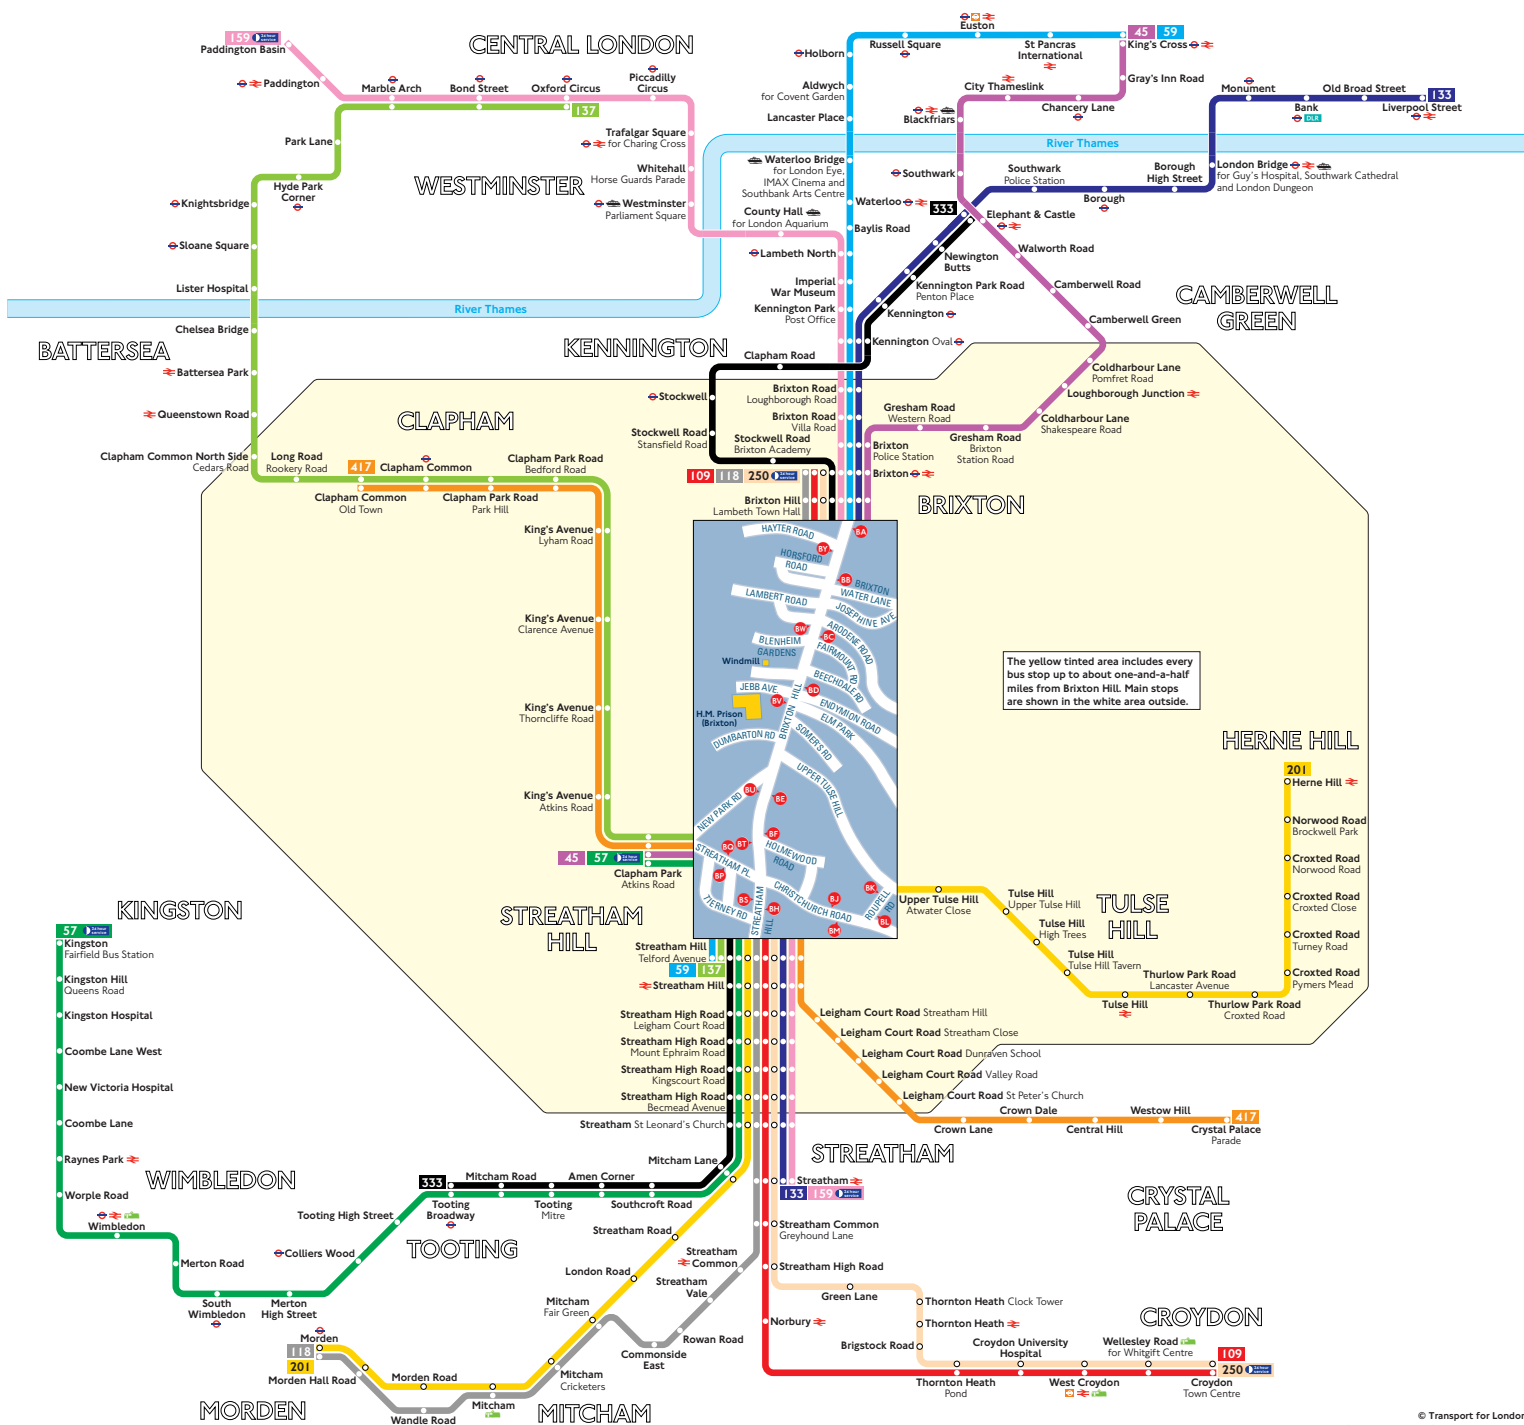

Buses from Brixton Hill

Key

- Connections with London Underground
- Connections with London Overground
- Connections with National Rail
- Connections with Docklands Light Railway
- Connections with river boats
- Connections with Tramlink

Red discs show the bus stop you need for your chosen bus service. The disc appears on the top of the bus stop in the street (see map of town centre in centre of diagram).

Route finder

Day buses including 24-hour services

Bus route	Towards	Bus stops
45	Clapham Park King's Cross	
57	Clapham Park Kingston	
59	King's Cross Streatham Hill	
109	Brixton Croydon	
118	Brixton Morden	
133	Liverpool Street Streatham	
137	Oxford Circus Streatham Hill	
159	Paddington Basin Streatham	
201	Herne Hill Morden	
250	Brixton Croydon	
333	Elephant & Castle Tooting Broadway	
417	Clapham Common Crystal Palace	

Night buses

For night bus information, please see separate poster.