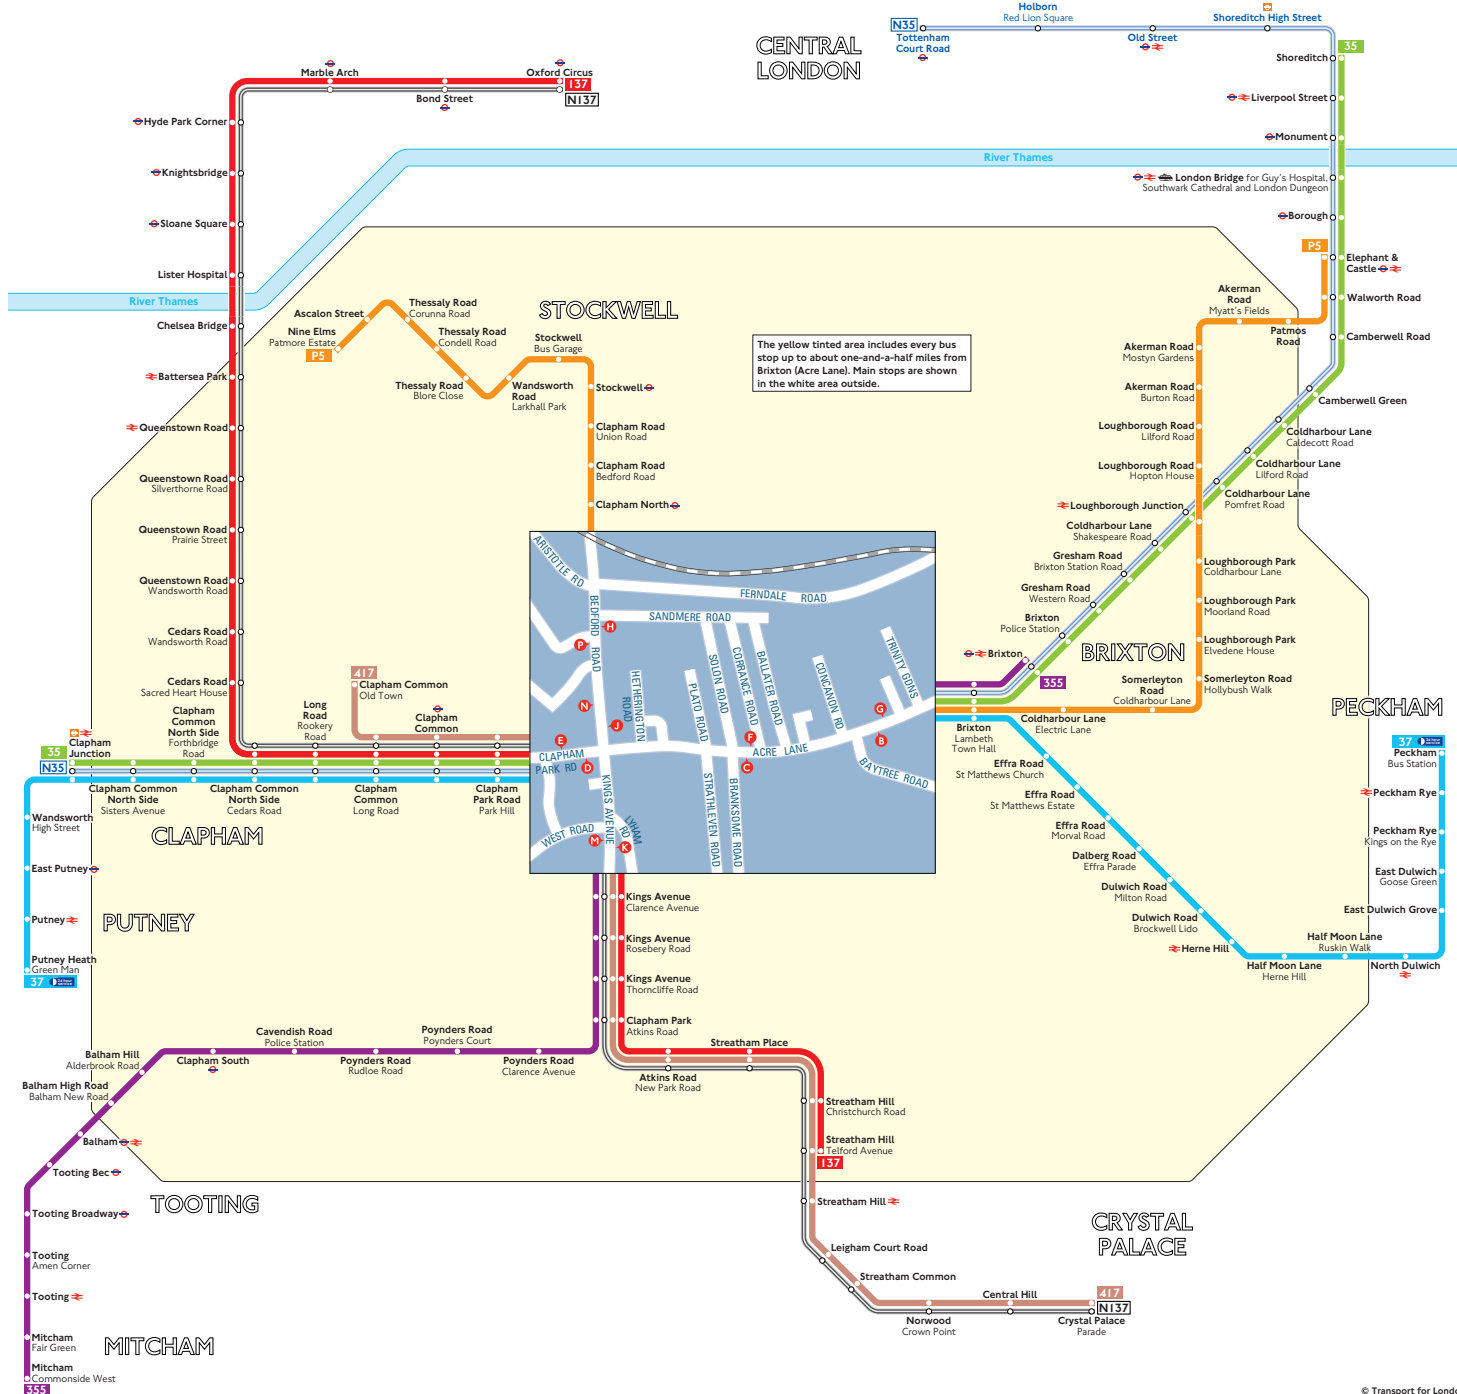

## Key

- 35 Day buses in black
- N35 Night buses in blue
- Connections with London Underground
- Connections with London Overground
- Connections with National Rail
- Connections with river boats

**A** Red discs show the bus stop you need for your chosen bus service. The disc appears on the top of the bus stop in the street (see map of town centre in centre of diagram).

## Route finder

### Day buses including 24-hour services

Bus route	Towards	Bus stops
35	Clapham Junction	B C D
	Shoreditch	E F G
37	Peckham	E F G
	Putney Heath	B C D
137	Oxford Circus	D M
	Streatham Hill	E K
355	Brixton	F G M
	Mitcham	B C K
417	Clapham Common	D M
	Crystal Palace	E K
P5	Elephant & Castle	F G H J
	Nine Elms	B C N P

### Night buses

Bus route	Towards	Bus stops
N35	Clapham Junction	B C D
	Tottenham Court Road	E F G
N137	Crystal Palace	E K
	Oxford Circus	D M