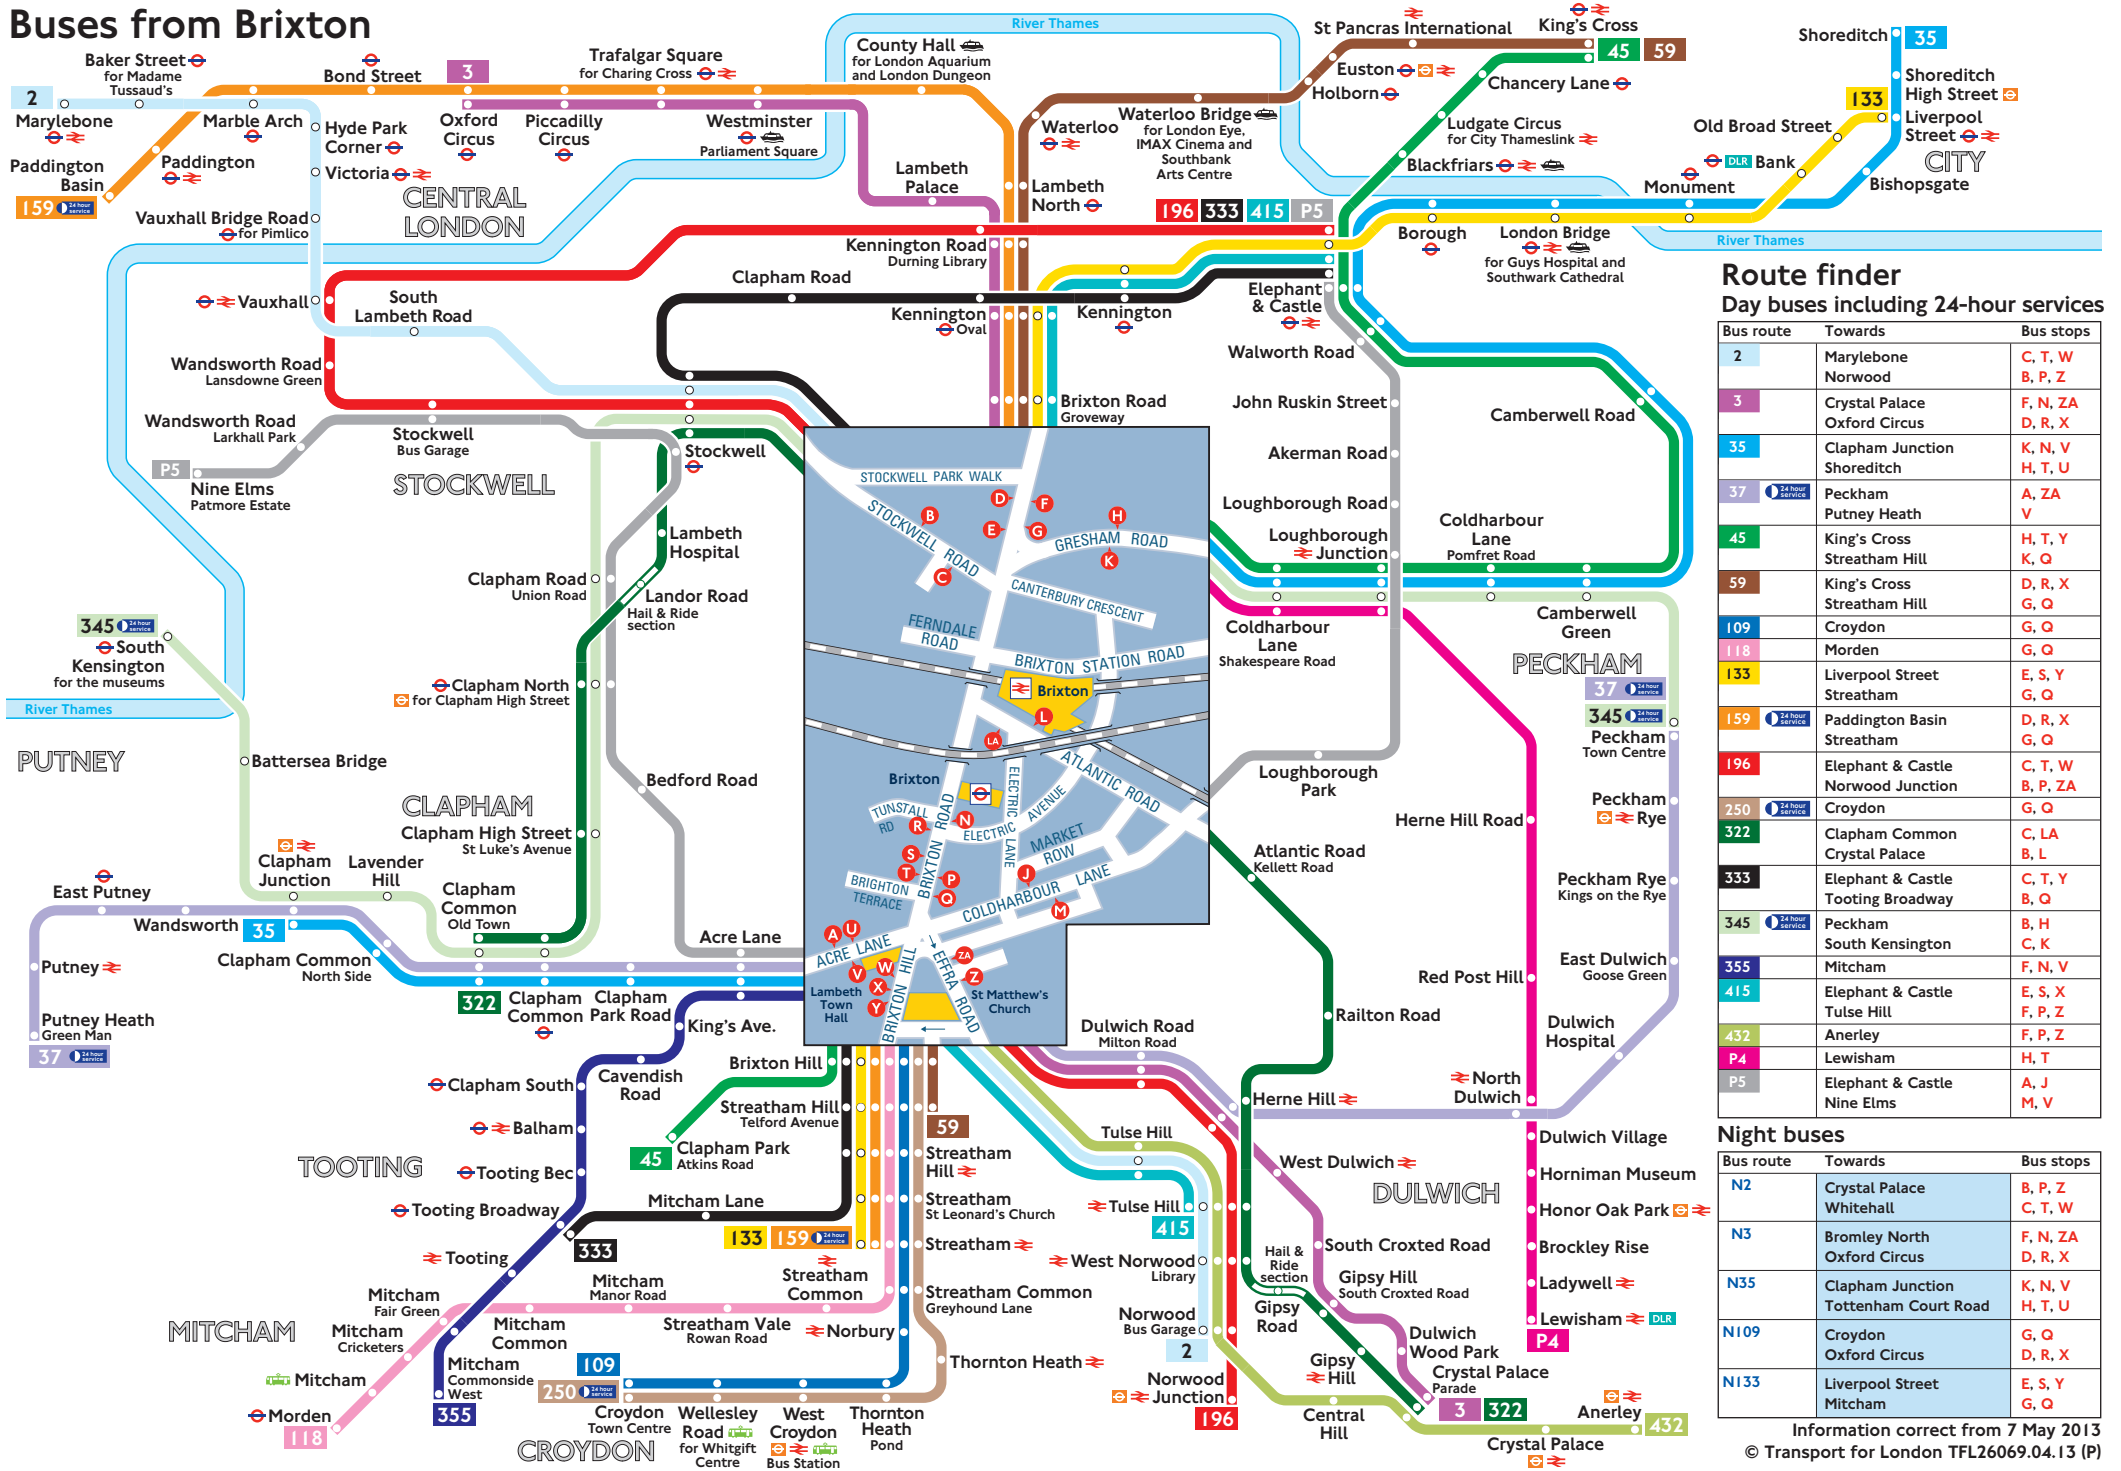

Buses from Brixton

Route finder Day buses including 24-hour services

Bus route	Towards	Bus stops
2	Marylebone Norwood	C, T, W B, P, Z
3	Crystal Palace Oxford Circus	F, N, ZA D, R, X
35	Clapham Junction Shoreditch	K, N, V H, T, U
37	Peckham Putney Heath	A, ZA V
45	King's Cross Streatham Hill	H, T, Y K, Q
59	King's Cross Streatham Hill	D, R, X G, Q
109	Croydon	G, Q
118	Morden	G, Q
133	Liverpool Street Streatham	E, S, Y G, Q
159	Paddington Basin Streatham	D, R, X G, Q
196	Elephant & Castle Norwood Junction	C, T, W B, P, ZA
250	Croydon	G, Q
322	Clapham Common Crystal Palace	C, LA B, L
333	Elephant & Castle Tooting Broadway	C, T, Y B, Q
345	Peckham South Kensington	B, H C, K
355	Mitcham	F, N, V
415	Elephant & Castle Tulse Hill	E, S, X F, P, Z
432	Anerley	F, P, Z
P4	Lewisham	H, T
P5	Elephant & Castle Nine Elms	A, J M, V

Night buses

Bus route	Towards	Bus stops
N2	Crystal Palace Whitehall	B, P, Z C, T, W
N3	Bromley North Oxford Circus	F, N, ZA D, R, X
N35	Clapham Junction Tottenham Court Road	K, N, V H, T, U
N109	Croydon Oxford Circus	G, Q D, R, X
N133	Liverpool Street Mitcham	E, S, Y G, Q

Information correct from 7 May 2013
© Transport for London TFL26069.04.13 (P)