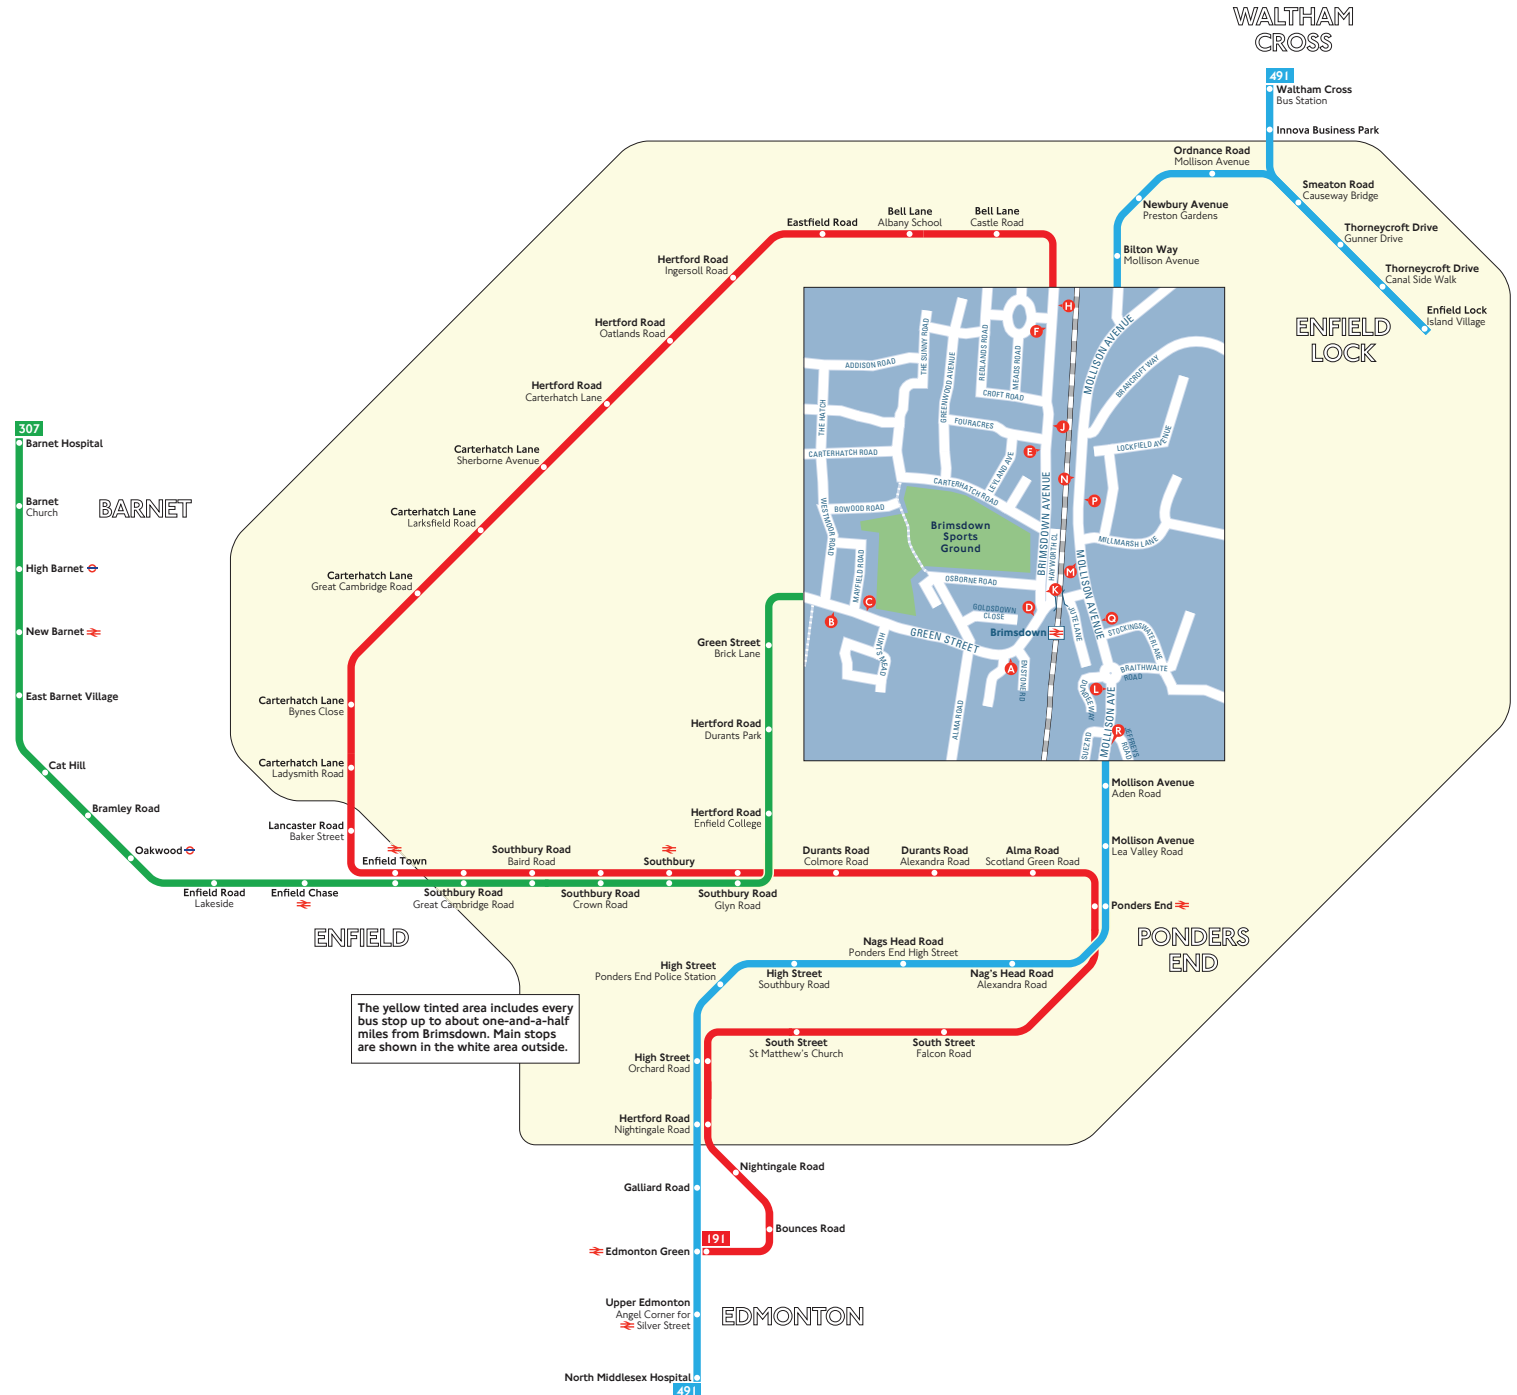

Buses from Brimsdown

Route finder

Bus route	Towards	Bus stops
191	Edmonton Green	D E F
307	Barnet	A B
491	North Middlesex Hospital	P Q R
	Waltham Cross	L M N