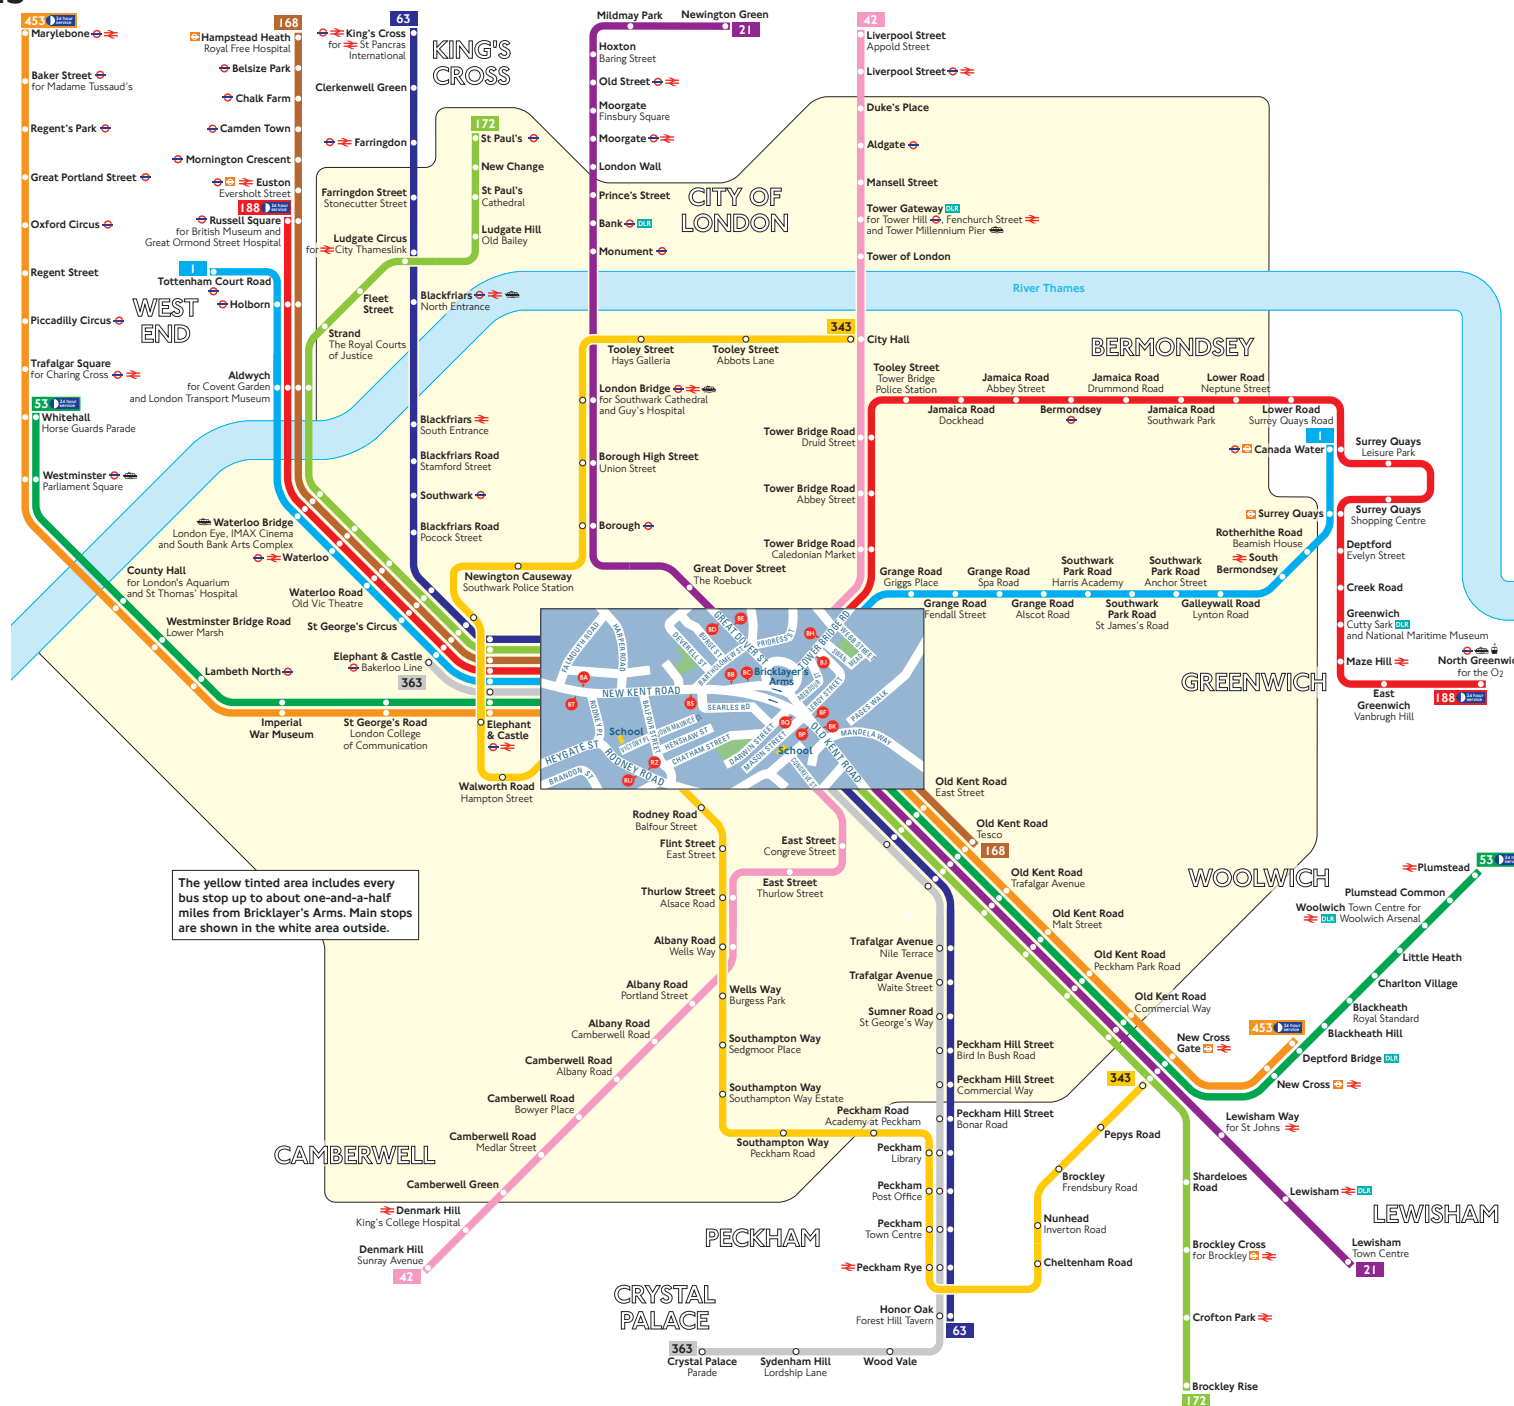

Buses from Bricklayer's Arms

Route finder

Day buses including 24-hour services

Bus route	Towards	Bus stops
1	Canada Water	BA BC BH
	Tottenham Court Road	BJ BS BT
21	Lewisham	BE BK
	Newington Green	BD BF
42	Denmark Hill	BJ BF
	Liverpool Street	BH BP
53	Plumstead	BA BB BK
	Whitehall	BC BS BT
63	Honor Oak	BA BS BF
	King's Cross	CG CS CF
168	Hampstead Heath	CG CS CF
	Old Kent Road Tesco	BA BB BK
172	Brockley Rise	BA BB BK
	St Paul's	CG CS CF
188	North Greenwich	BA BC BH
	Russell Square	BJ BS BT
343	City Hall	RL
	New Cross Gate	RZ
363	Crystal Palace	BA BB BF
	Elephant & Castle	CG CS CF
453	Deptford Bridge	BA BB BK
	Marylebone	CG CS CF

Night buses

For night bus information, please see separate poster

The yellow tinted area includes every bus stop up to about one-and-a-half miles from Bricklayer's Arms. Main stops are shown in the white area outside.