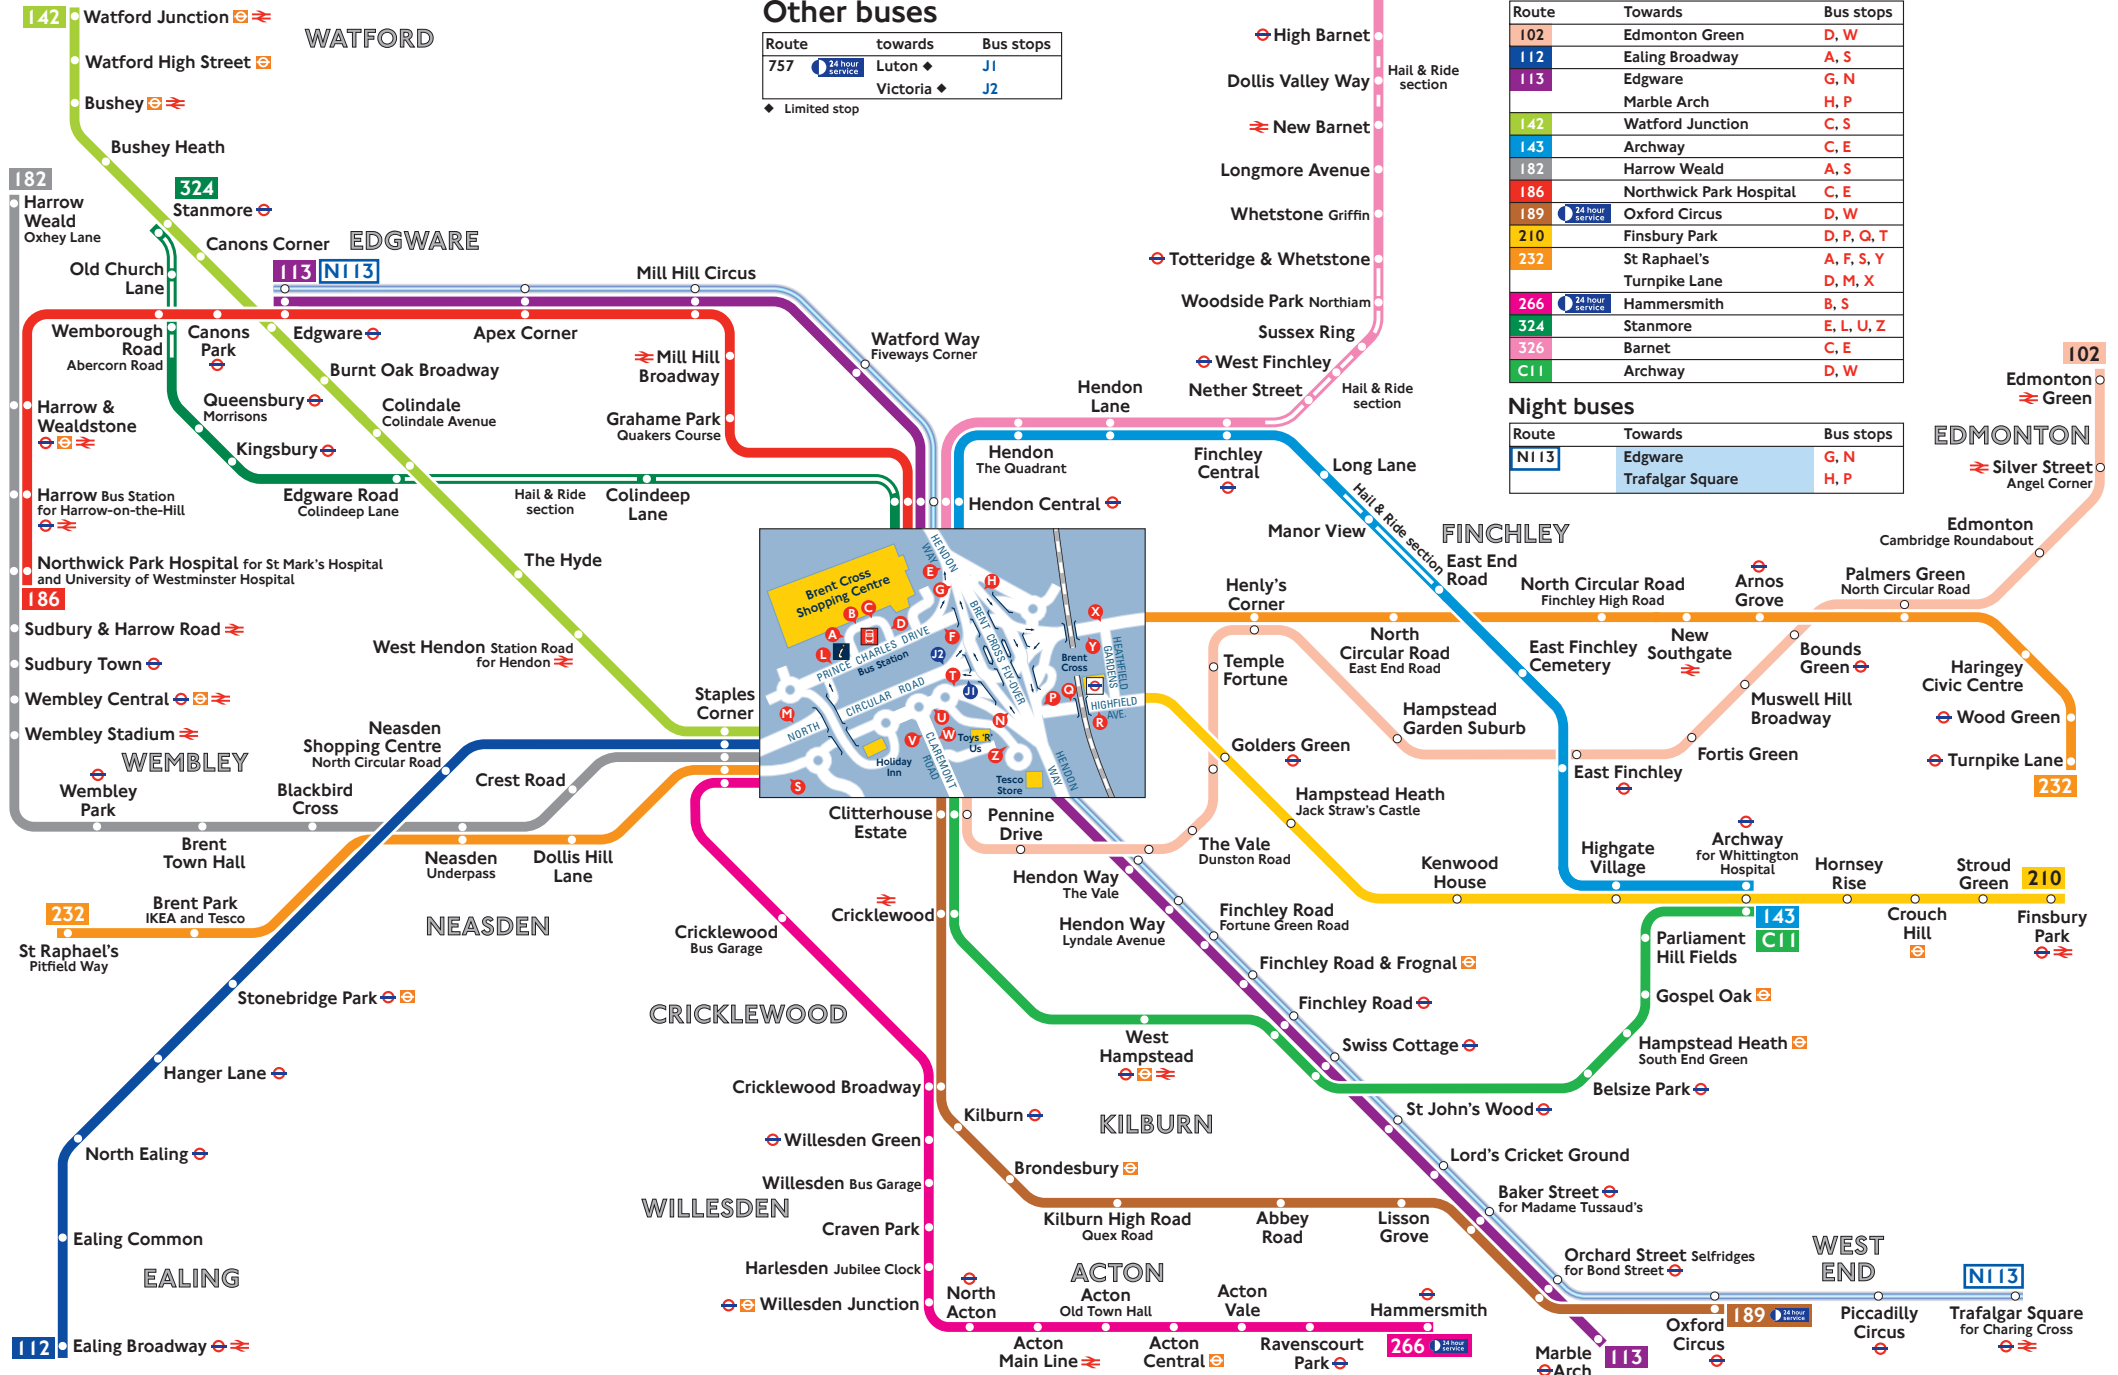

Buses from Brent Cross

Other buses

Route	towards	Bus stops
757	Luton ♦	J1
	Victoria ♦	J2

♦ Limited stop

Route finder

Day buses including 24-hour services

Route	Towards	Bus stops
102	Edmonton Green	D, W
112	Ealing Broadway	A, S
113	Edgware	G, N
	Marble Arch	H, P
142	Watford Junction	C, S
143	Archway	C, E
182	Harrow Weald	A, S
186	Northwick Park Hospital	C, E
189	Oxford Circus	D, W
210	Finsbury Park	D, P, Q, T
232	St Raphael's	A, F, S, Y
	Turnpike Lane	D, M, X
266	Hammersmith	B, S
324	Stanmore	E, L, U, Z
326	Barnet	C, E
C11	Archway	D, W

Night buses

Route	Towards	Bus stops
N113	Edgware	G, N
	Trafalgar Square	H, P