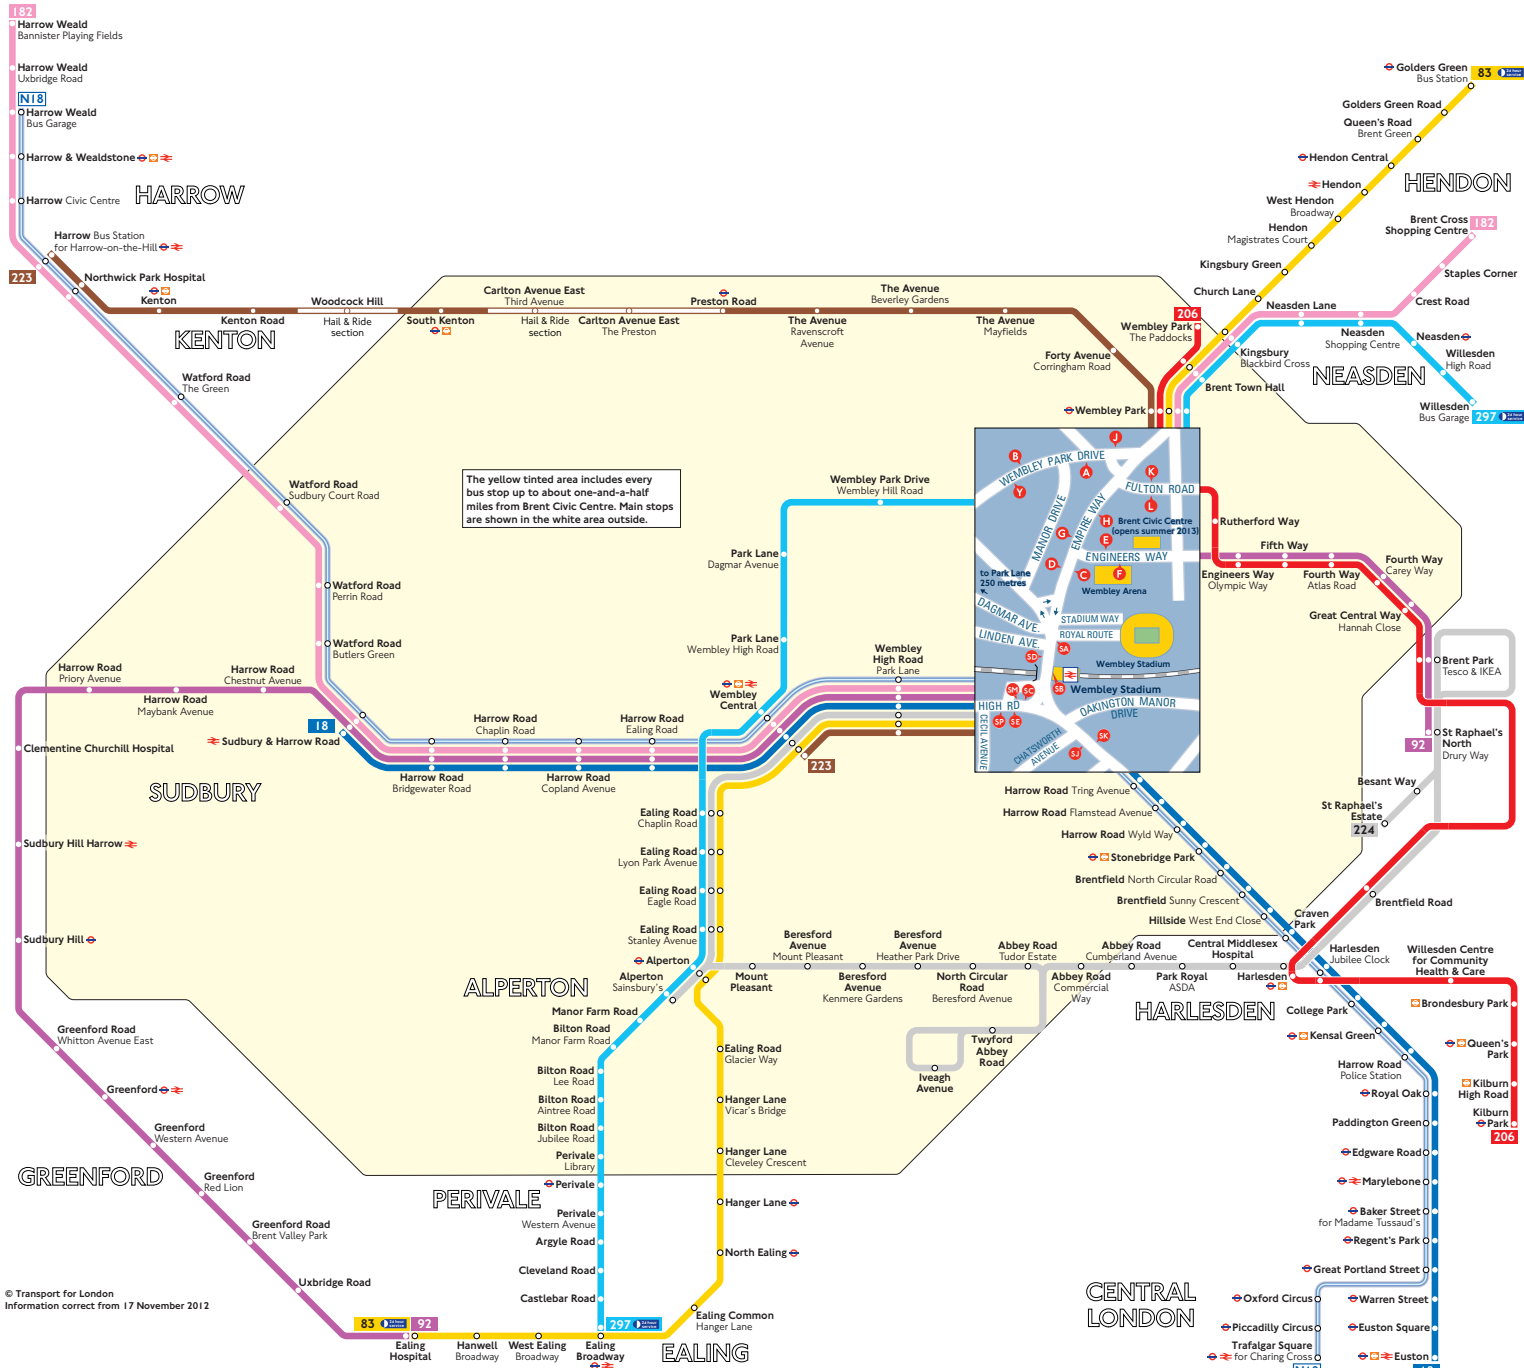

Buses from Brent Civic Centre

Key

- 18 Day buses in black
- N18 Night buses in blue
- Connections with London Underground
- Connections with London Overground
- Connections with National Rail

A Red discs show the bus stop you need for your chosen bus service. The disc **A** appears on the top of the bus stop in the street (see map of town centre in centre of diagram).

Route finder

Day buses including 24-hour services

Bus route	Towards	Bus stops
18	Euston	SC SK
	Sudbury	SJ SP
83	Ealing Hospital	CH SA SE
	Golders Green	DG J SC SD
92	Ealing Hospital	CF SA SP
	St Raphael's North	DE SD SW
182	Brent Cross Shopping Centre	DG J SD SM
	Harrow Weald	CH SA SP
206	Kilburn Park	K
	Wembley Park	J L
223	Harrow	DG J SD SM
	Wembley Central	CH SA SE
224	St Raphael's Estate	SB SE
297	Ealing Broadway	A Y
	Willesden	B J

Night buses

Bus route	Towards	Bus stops
N18	Harrow Weald	SJ SP
	Trafalgar Square	SC SK