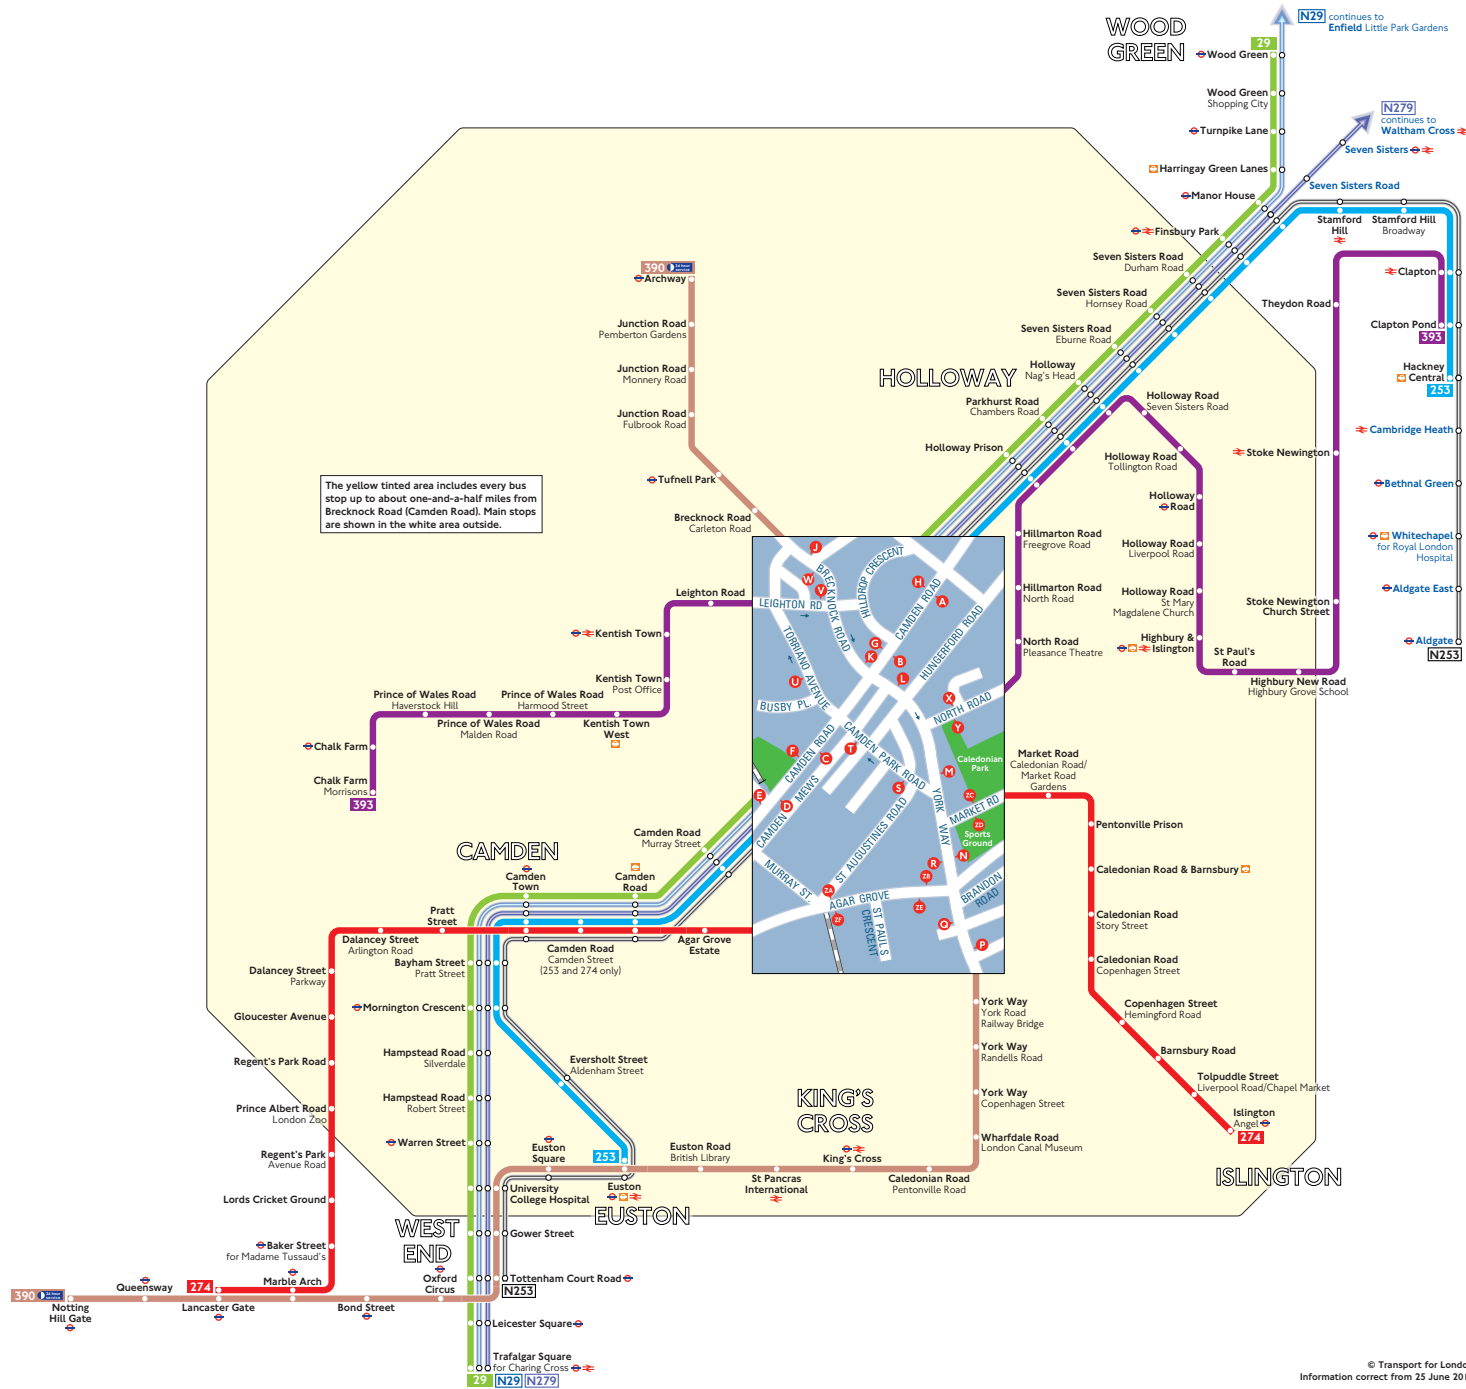

Buses from Brecknock Road (Camden Road)

Key

- 29 Day buses in black
- N29 Night buses in blue
- Connections with London Underground
- Connections with London Overground
- Connections with National Rail

A Red discs show the bus stop you need for your chosen bus service. The disc **A** appears on the top of the bus stop in the street (see map of town centre in centre of diagram).

Route finder

Day buses including 24-hour services

Bus route	Towards	Bus stops
29	Trafalgar Square	A B C D
	Wood Green	B F G H
253	Euston	A B C D
	Hackney Central	B F G H
274	Islington	R Z Zc Zc
	Lancaster Gate	N Zb Zb Zc
390	Archway	O R S T U V W
	Notting Hill Gate	J K L M N P
393	Chalk Farm	M S T U Y
	Clapton	K L V X

Night buses

Bus route	Towards	Bus stops
N29	Enfield	B F G H
	Trafalgar Square	A B C D
N253	Aldgate	B F G H
	Tottenham Court Road	A B C D
N279	Trafalgar Square	A B C D
	Waltham Cross	B F G H