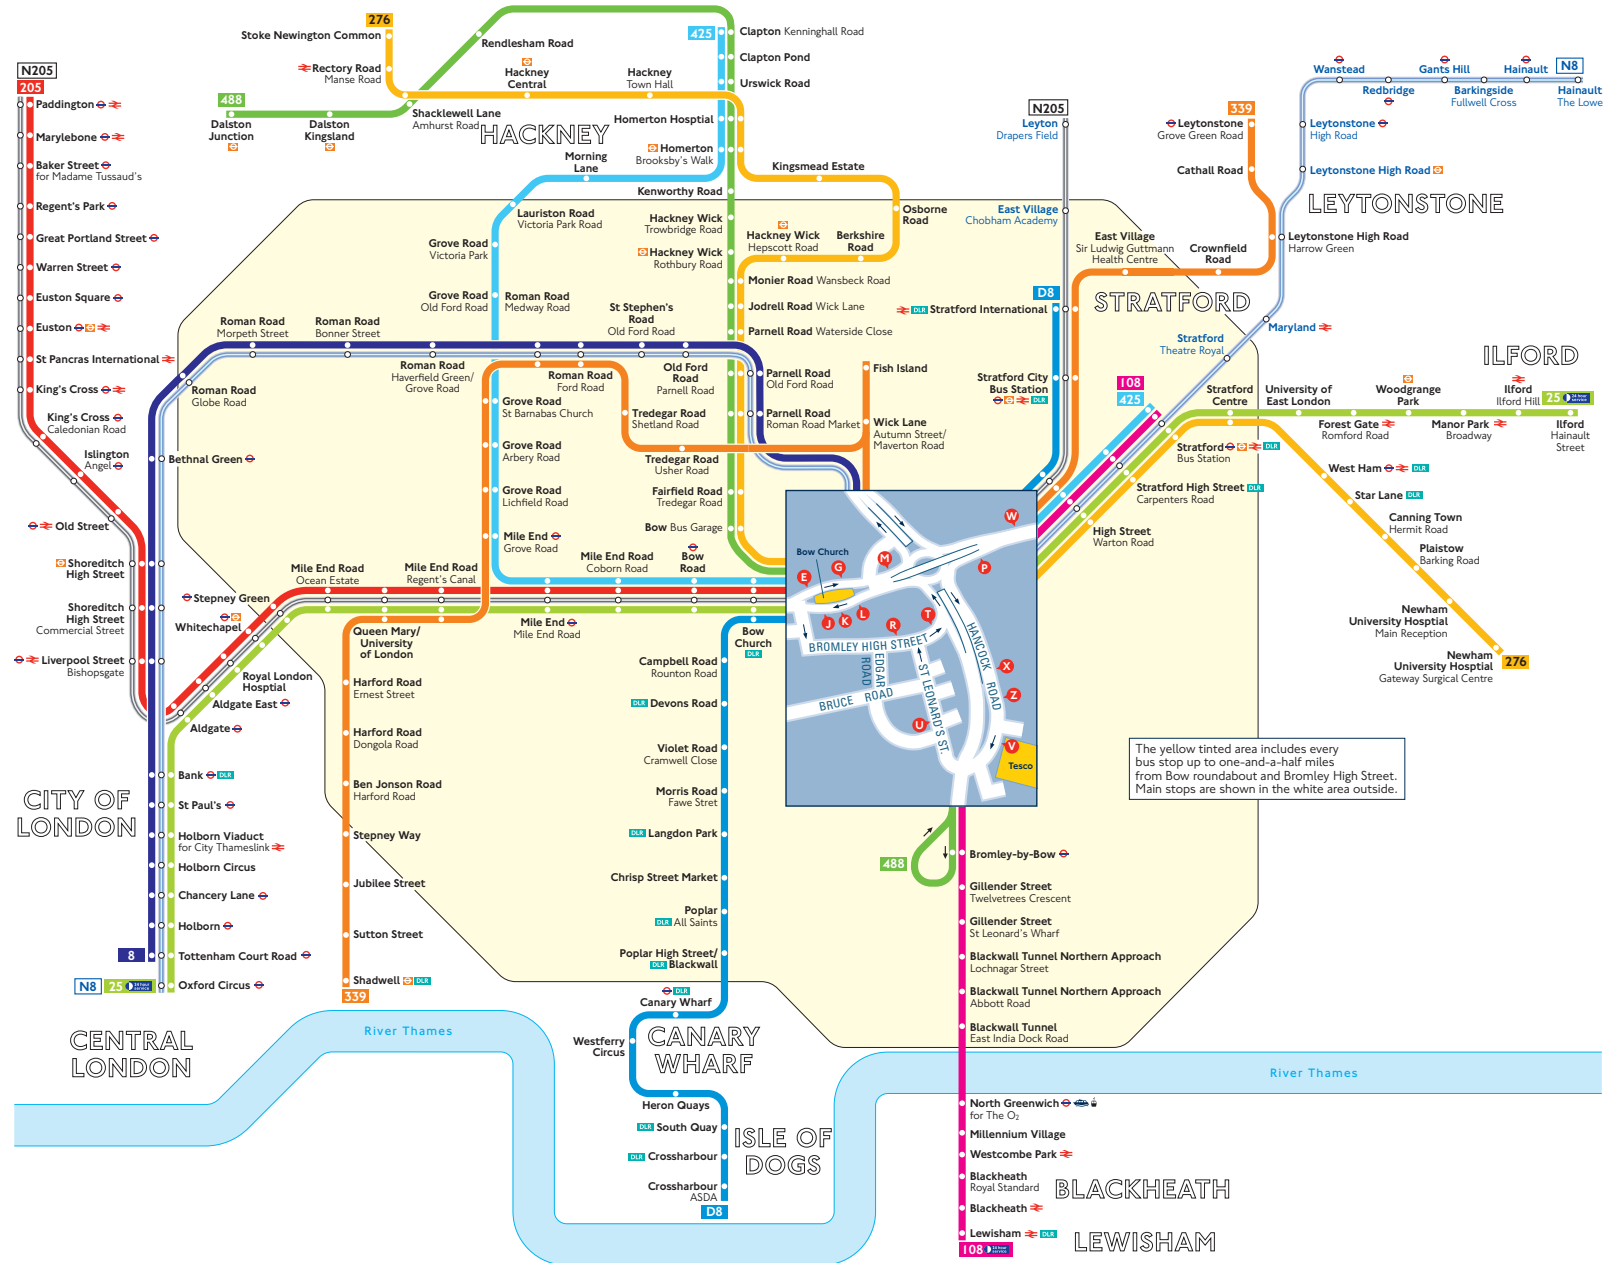

Buses from Bow Roundabout and Bromley High Street

Key

- Connections with London Underground
- Connections with London Overground
- Connections with National Rail
- Connections with Docklands Light Railway
- Connections with river boats
- Connections with Emirates Air Line

Red discs show the bus stop you need for your chosen bus service. The disc appears on the top of the bus stop in the street (see map of town centre in centre of diagram).

Route finder

Day buses including 24-hour services

Bus route	Towards	Bus stops
8	Tottenham Court Road	E M
25	Ilford	G M W
	Oxford Circus	K P
108	Lewisham	J P R V
	Stratford	T U W
205	Paddington	K
276	Newham University Hospital	G M W
	Stoke Newington	J P
339	Leytonstone	W
	Shadwell	P
425	Clapton	K P
	Stratford	G M W
488	Dalston	J T U V
D8	Crossharbour	K P
	Stratford International	G M W

Night buses

Bus route	Towards	Bus stops
N8	Hainault	W
	Oxford Circus	P
N205	Leyton	G M W
	Paddington	K P

The yellow tinted area includes every bus stop up to one-and-a-half miles from Bow roundabout and Bromley High Street. Main stops are shown in the white area outside.