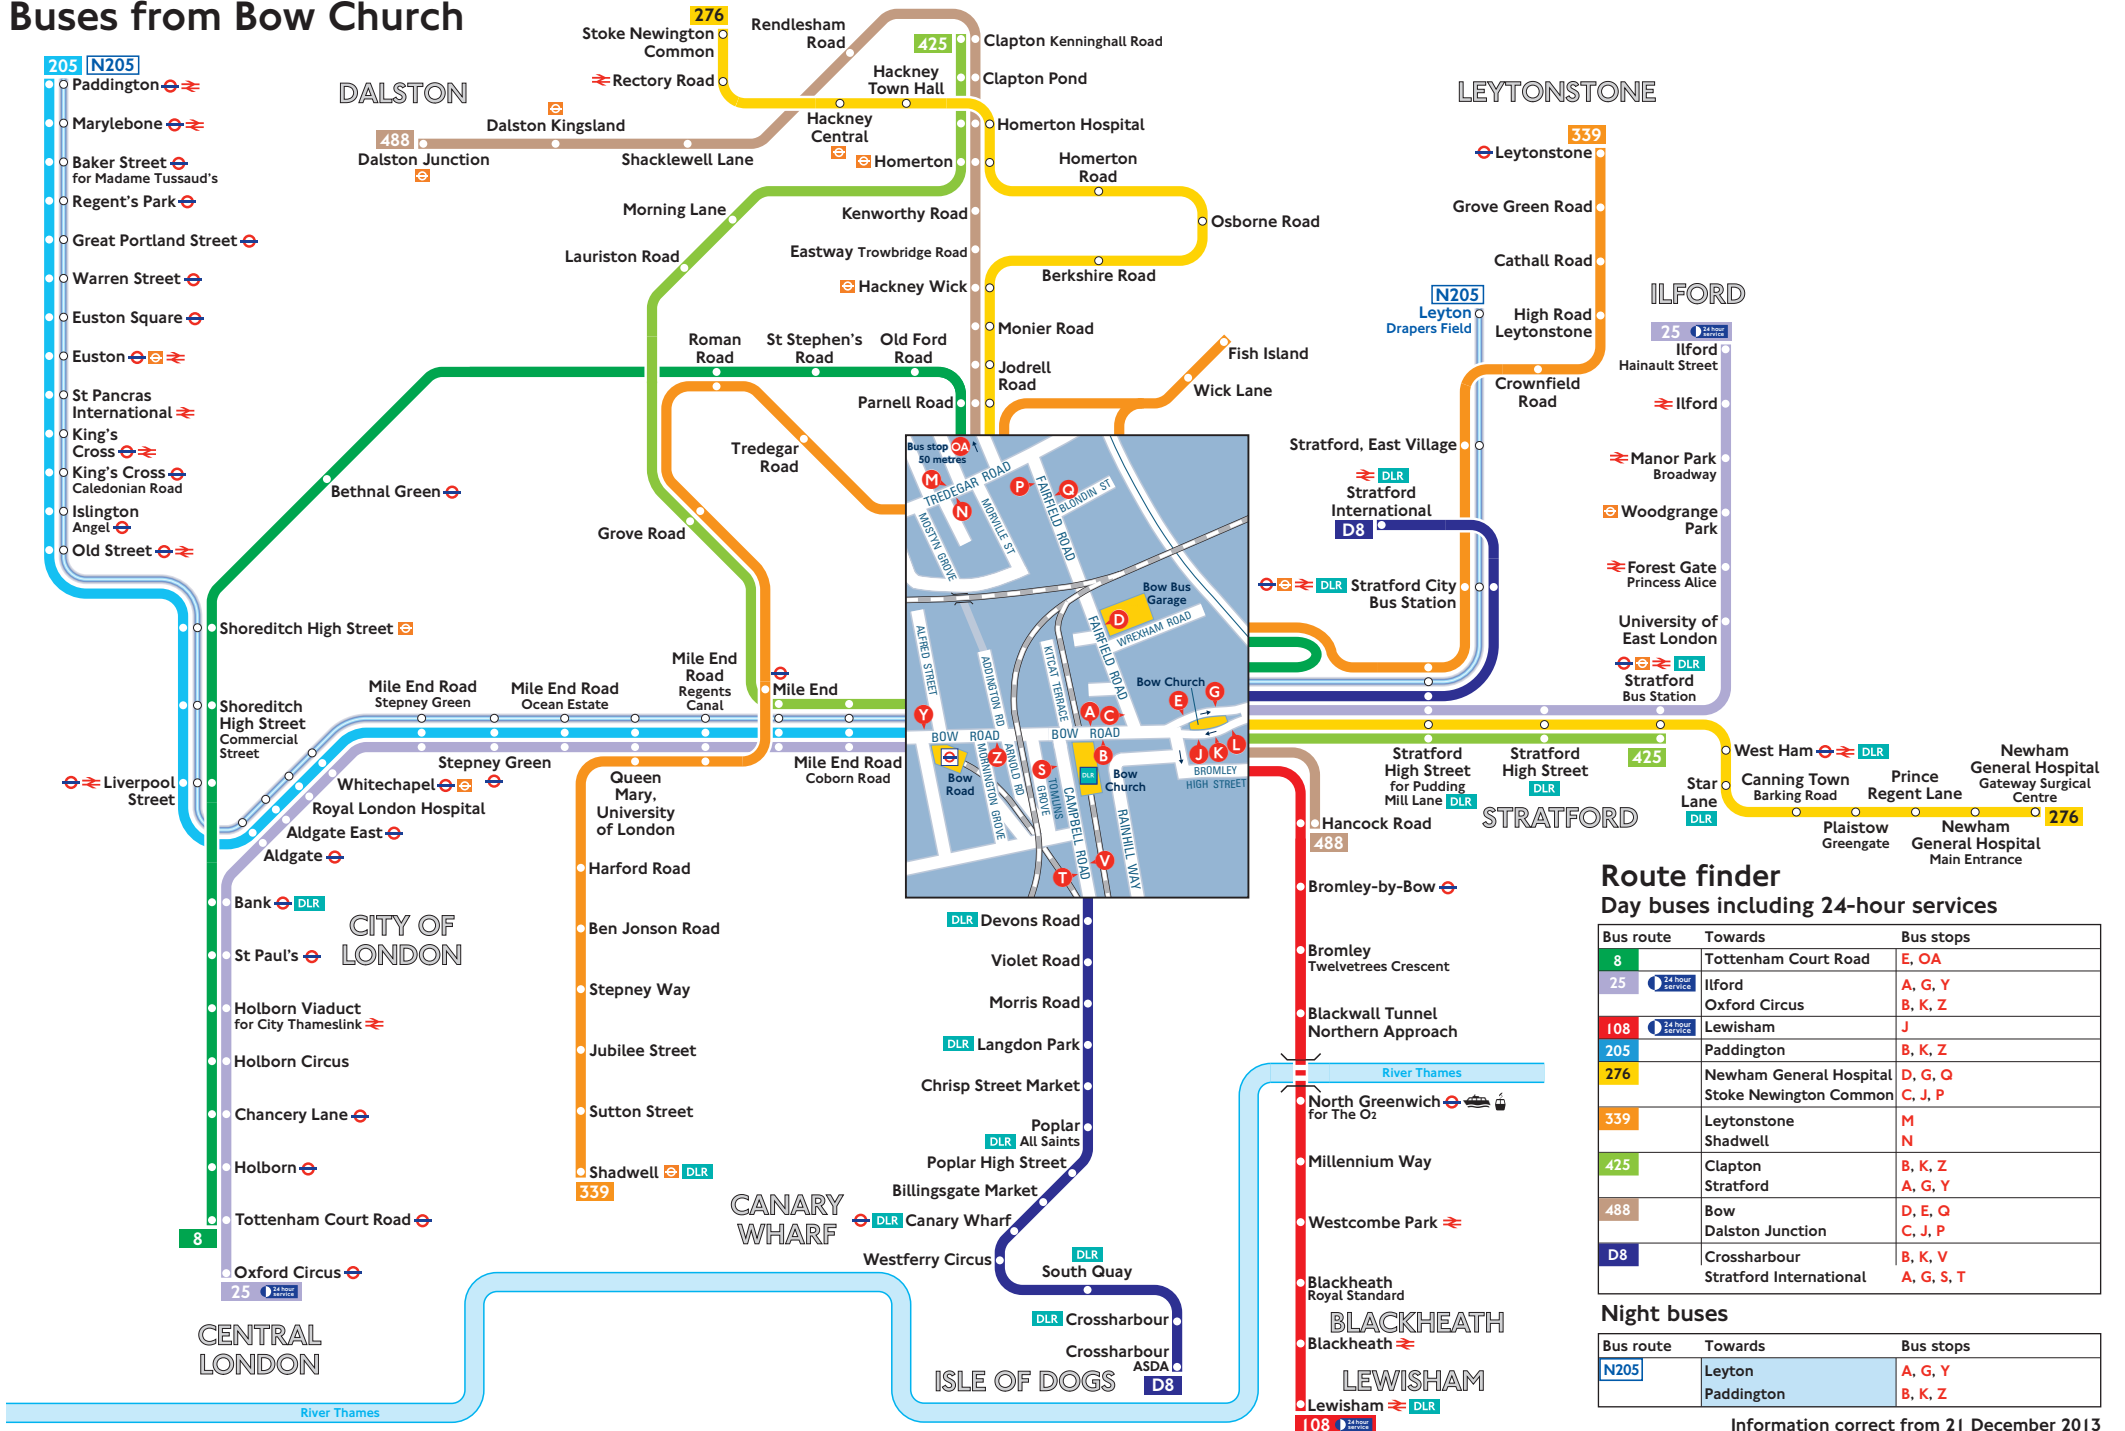

Buses from Bow Church

Route finder Day buses including 24-hour services

Bus route	Towards	Bus stops
8	Tottenham Court Road	E, OA
25	Ilford	A, G, Y
	Oxford Circus	B, K, Z
108	Lewisham	J
205	Paddington	B, K, Z
276	Newham General Hospital Stoke Newington Common	D, G, Q C, J, P
339	Leytonstone Shadwell	M N
425	Clapton Stratford	B, K, Z A, G, Y
488	Bow Dalston Junction	D, E, Q C, J, P
D8	Crossharbour Stratford International	B, K, V A, G, S, T

Night buses

Bus route	Towards	Bus stops
N205	Leyton Paddington	A, G, Y B, K, Z