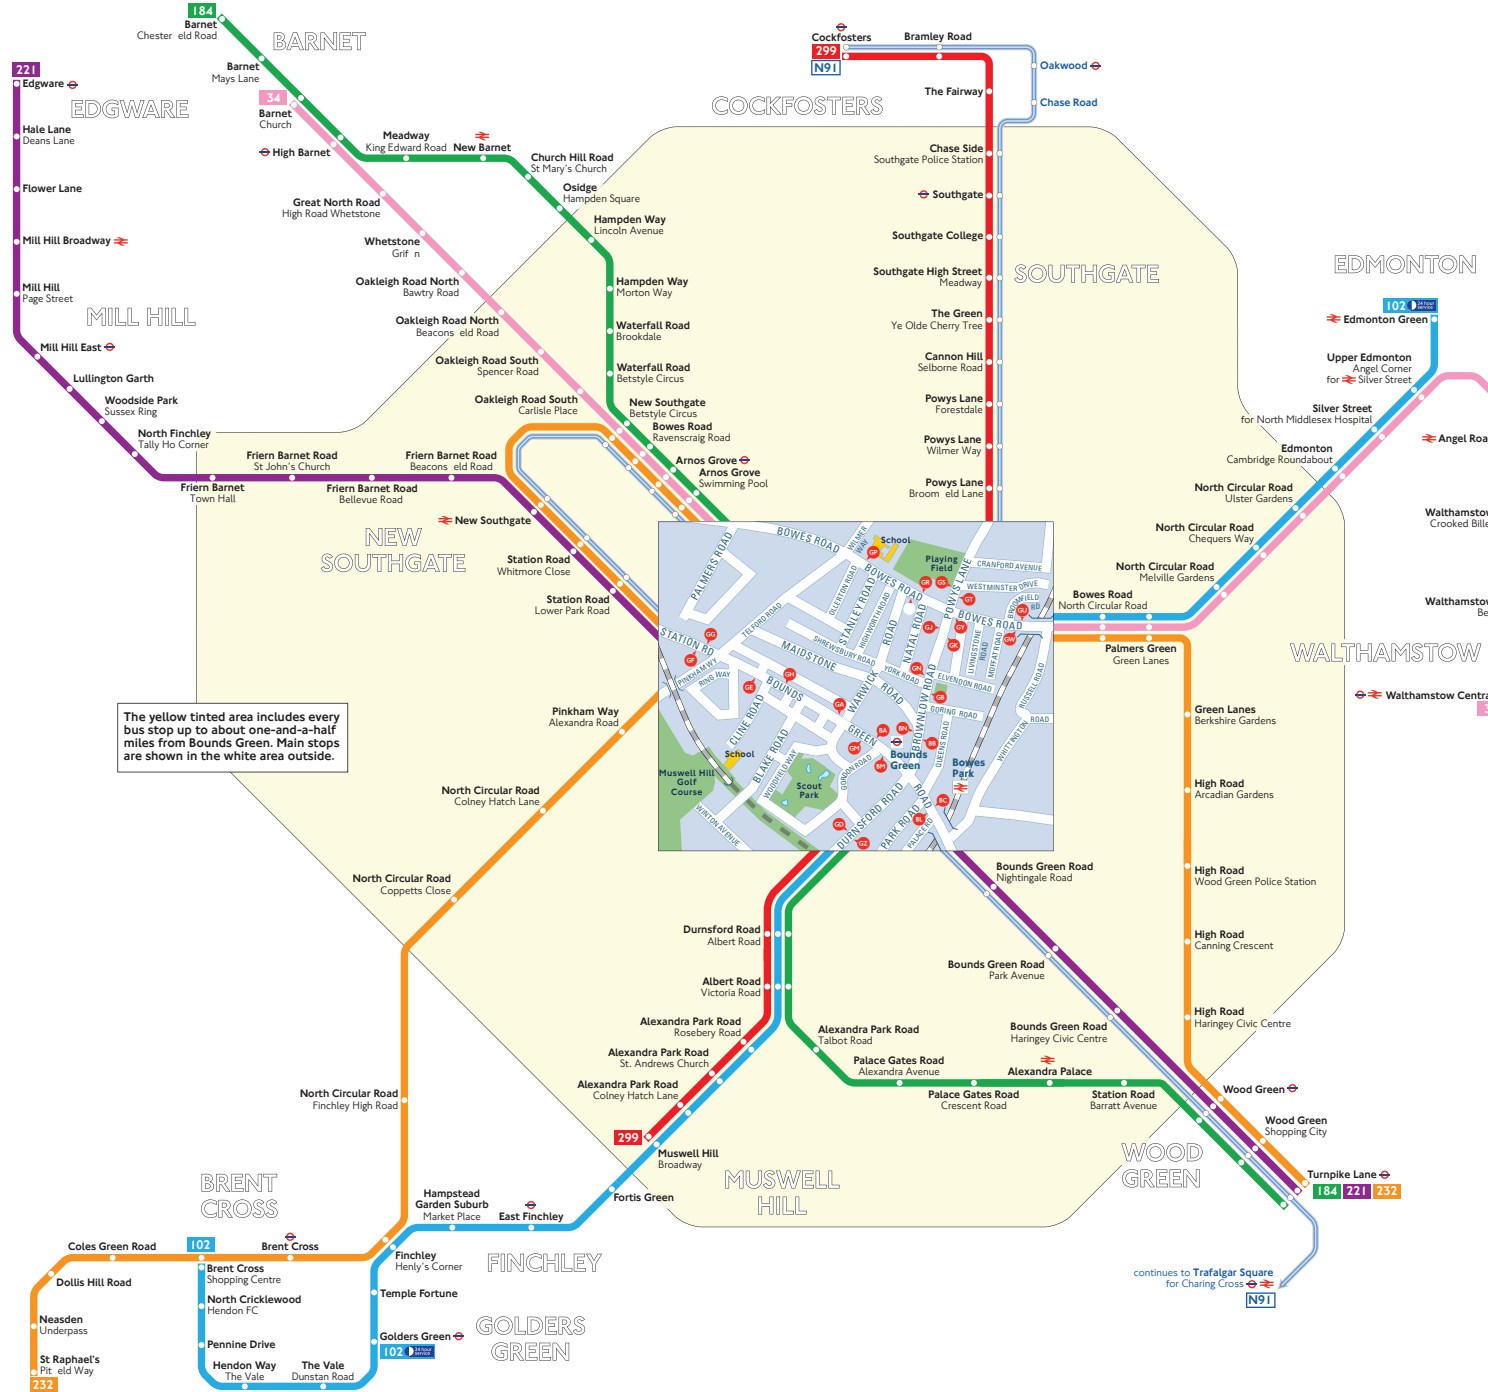

Buses from Bounds Green

Route finder

Day buses including 24-hour services

Bus route	Towards	Bus stops
34	Barnet	GU GT
	Walthamstow	GP GR GU
102	Brent Cross	BB GB GK GW GZ
	Golders Green	
184	Edmonton Green	BN GD GJ GN GU
	Barnet	BN GD GU GN
221	Turnpike Lane	BB GB GK GP GZ
	Edgware	BL BM GE GF GM
232	Turnpike Lane	BA BC GA GG GH
	St Raphael's	GC GW GY
299	Turnpike Lane	GF GP GR GU
	Cockfosters	BN GD GJ GN GS
	Muswell Hill	BB GB GK GT GZ

Night buses

Bus route	Towards	Bus stops
N91	Cockfosters	BL BM GE GF GM
	Trafalgar Square	BA BC GA GG GH