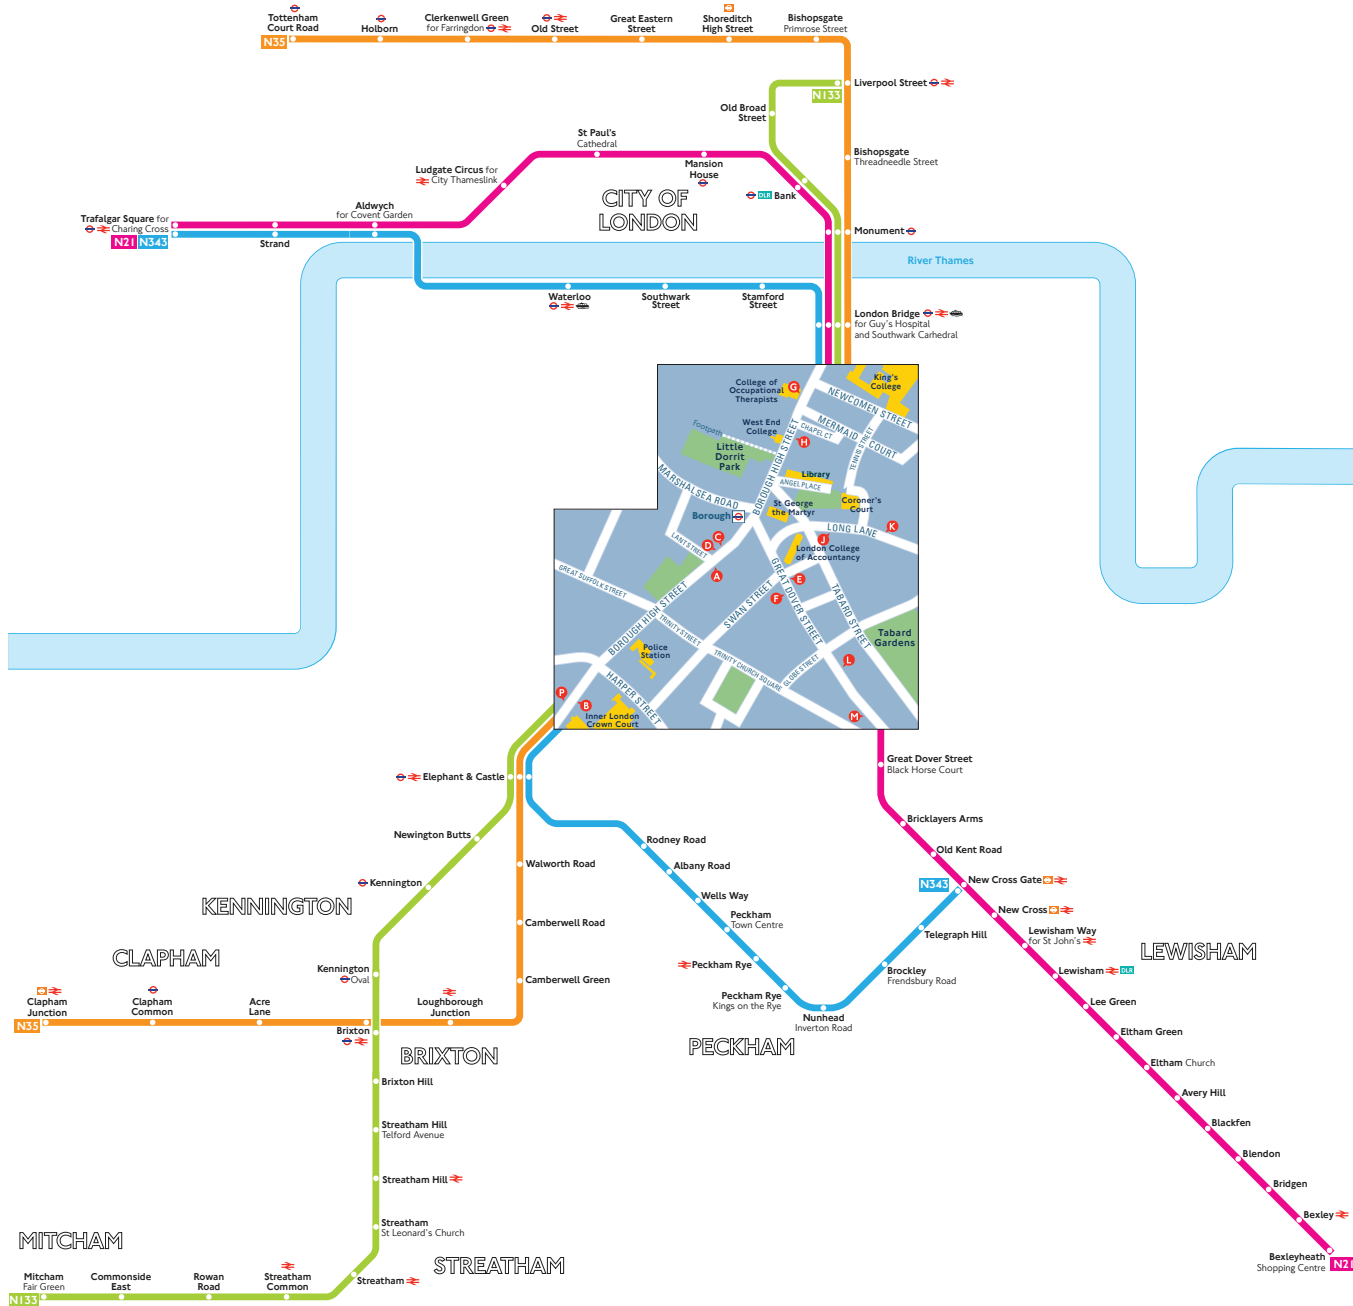

Night buses from Borough

Route finder

Night buses

Bus route	Towards	Bus stops
N21	Bexleyheath	E H L
	Trafalgar Square	F G M
N35	Clapham Junction	A B H
	Tottenham Court Road	D G P
N133	Liverpool Street	C G P
	Mitcham	A B H
N343	New Cross Gate	A B H
	Trafalgar Square	D G P

Day buses

For day bus information, please see separate poster