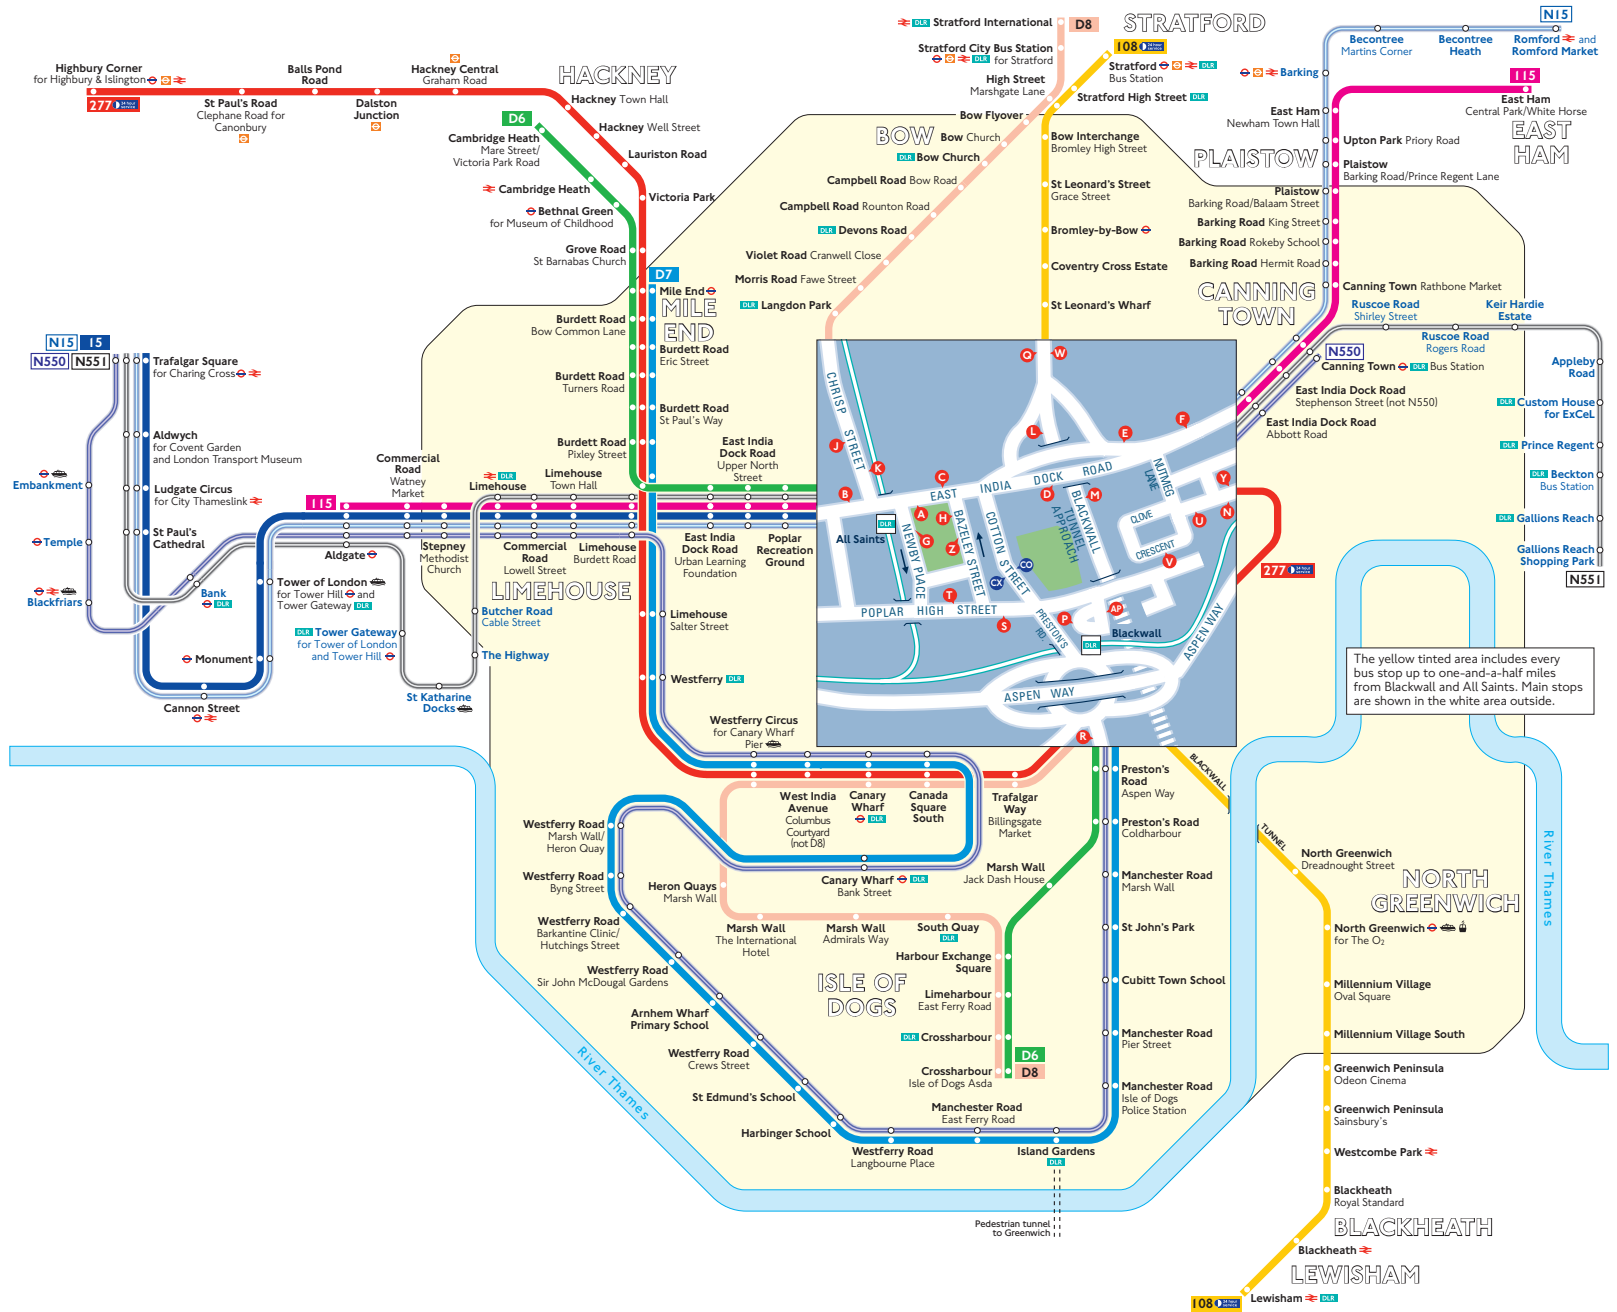

Buses from Blackwall and All Saints

Key

- Connections with London Underground
- Connections with London Overground
- Connections with National Rail
- Connections with Docklands Light Railway
- Connections with river boats
- Connections with Emirates Air Line

Red discs show the bus stop you need for your chosen bus service. The disc appears on the top of the bus stop in the street (see map of town centre in centre of diagram).

Route finder

Day buses including 24-hour services

Bus route	Towards	Bus stops
15	Trafalgar Square	A P S
108	Lewisham	M W
	Stratford	L O
115	Aldgate	A D
	East Ham	B C E F
277	Highbury Corner	U V Y
D6	Cambridge Heath	A R S
	Crossharbour	B G T
D7	Mile End	G T
D8	Crossharbour	G K T
	Stratford International	A J S

Night buses

Bus route	Towards	Bus stops
N15	Romford	B C E F
	Trafalgar Square	A D
N550	Canning Town	E F H R S
	Trafalgar Square	D G T
N551	Gallions Reach	B C E F
	Trafalgar Square	A D