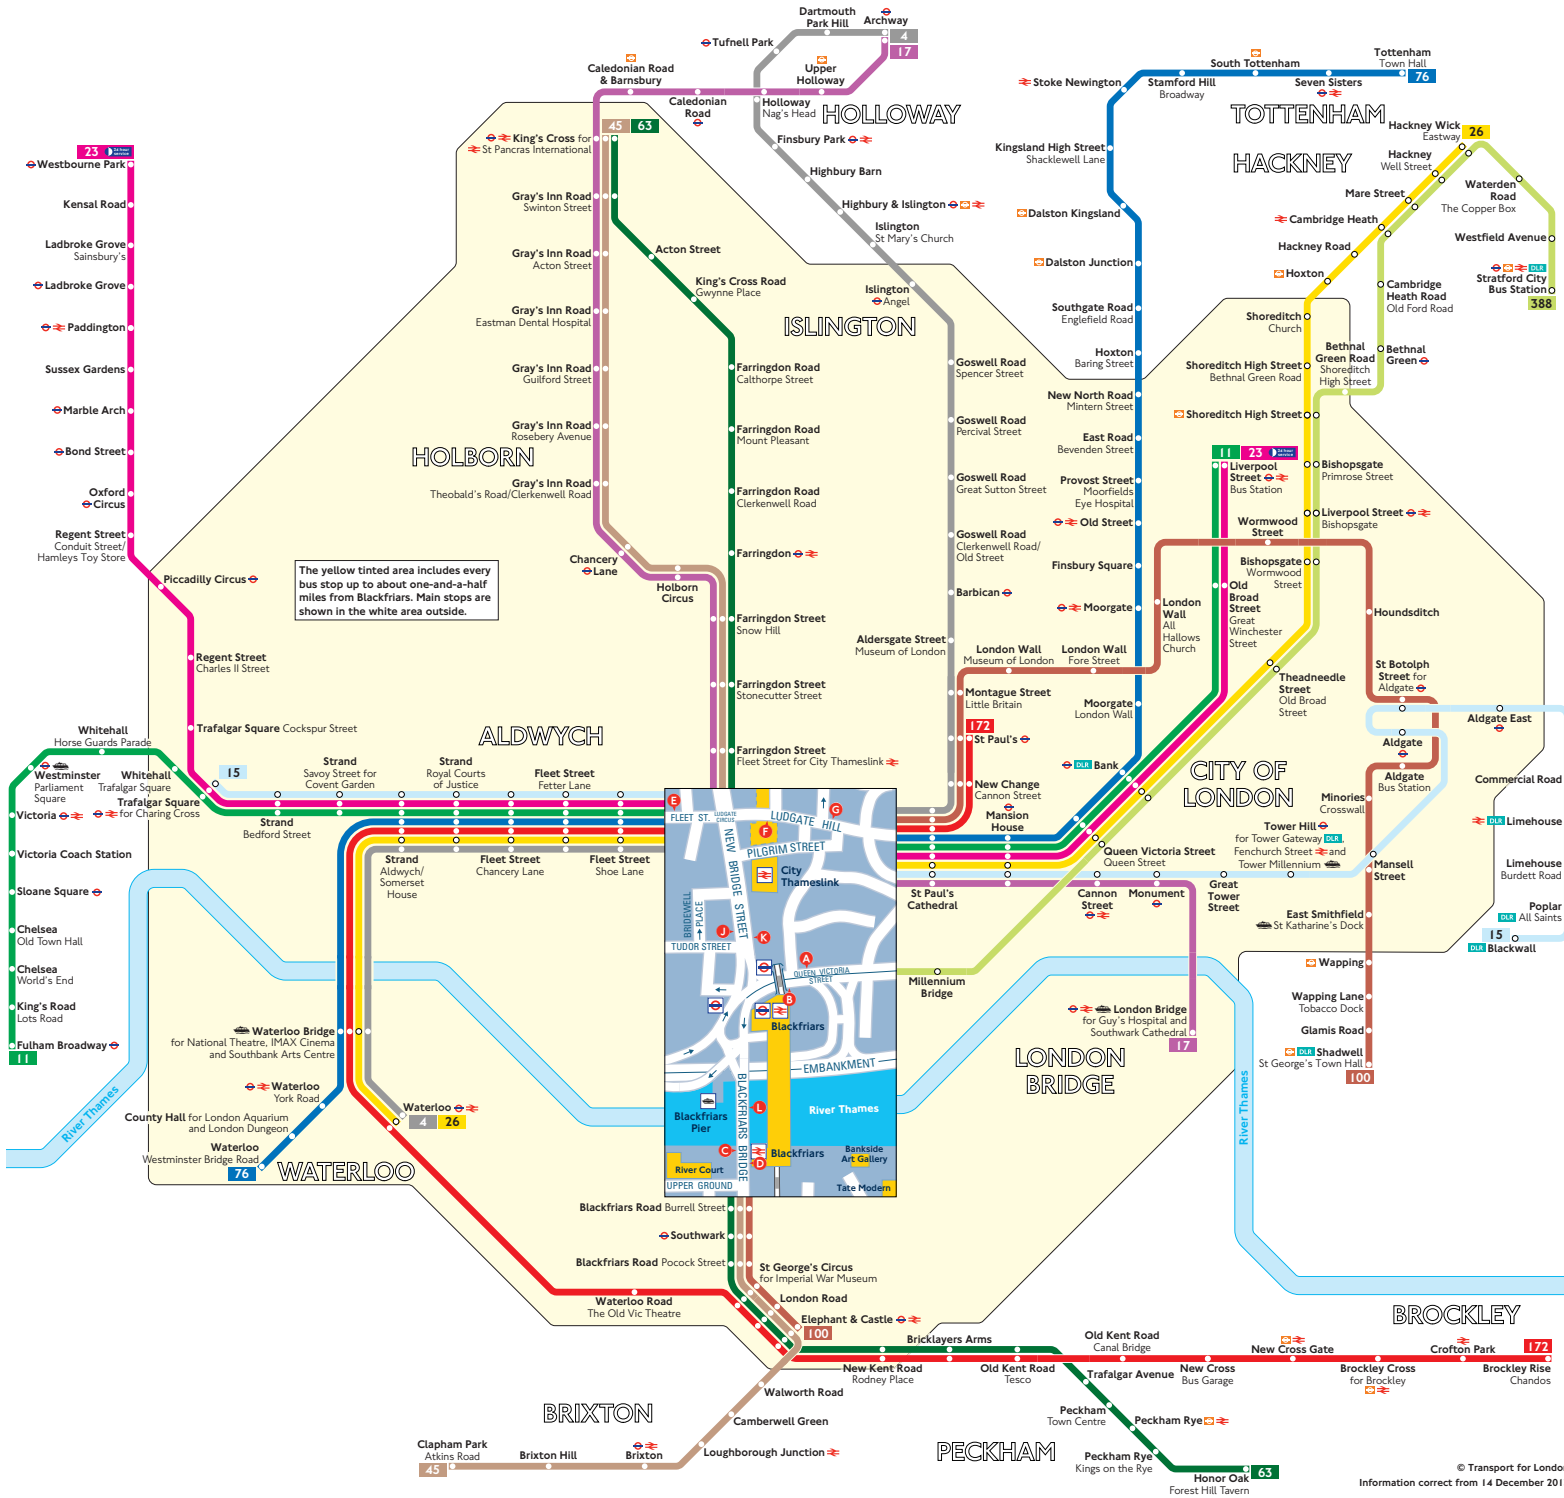

Buses from Blackfriars

Key

- 4 Day buses in black
- Connections with London Underground
- Connections with National Rail
- Connections with river boats
- N11 Night buses in blue
- Connections with London Overground
- DLR Connections with Docklands Light Railway

Red discs show the bus stop you need for your chosen bus service. The disc **A** appears on the top of the bus stop in the street (see map of town centre in centre of diagram).

Route finder

Day buses including 24-hour services

Bus route	Towards	Bus stops
4	Archway Waterloo	B G
11	Fulham Broadway Liverpool Street	F
15	Blackwall Trafalgar Square	E G
17	Archway London Bridge	F
23	Liverpool Street Westbourne Park	E G
26	Hackney Wick Waterloo	E G
45	Clapham Park King's Cross	D K L
63	Honor Oak King's Cross	D K L
76	Tottenham Waterloo	E G
100	Elephant & Castle Shadwell	D F K L
172	Brockley Rise St Paul's	F
388	Stratford City Bus Station	A

Night buses

Bus route	Towards	Bus stops
N11	Ealing Broadway Liverpool Street	F
N15	Romford Trafalgar Square	E G
N21	Bexleyheath Trafalgar Square	E G
N26	Chingford Trafalgar Square	E G
N47	St Mary Cray Trafalgar Square	E G
N63	Crystal Palace King's Cross	D K L
N76	Northumberland Park Waterloo	E G
N89	Erith Trafalgar Square	D E K L
N550	Canning Town Trafalgar Square	A
N551	Gallions Reach Trafalgar Square	B