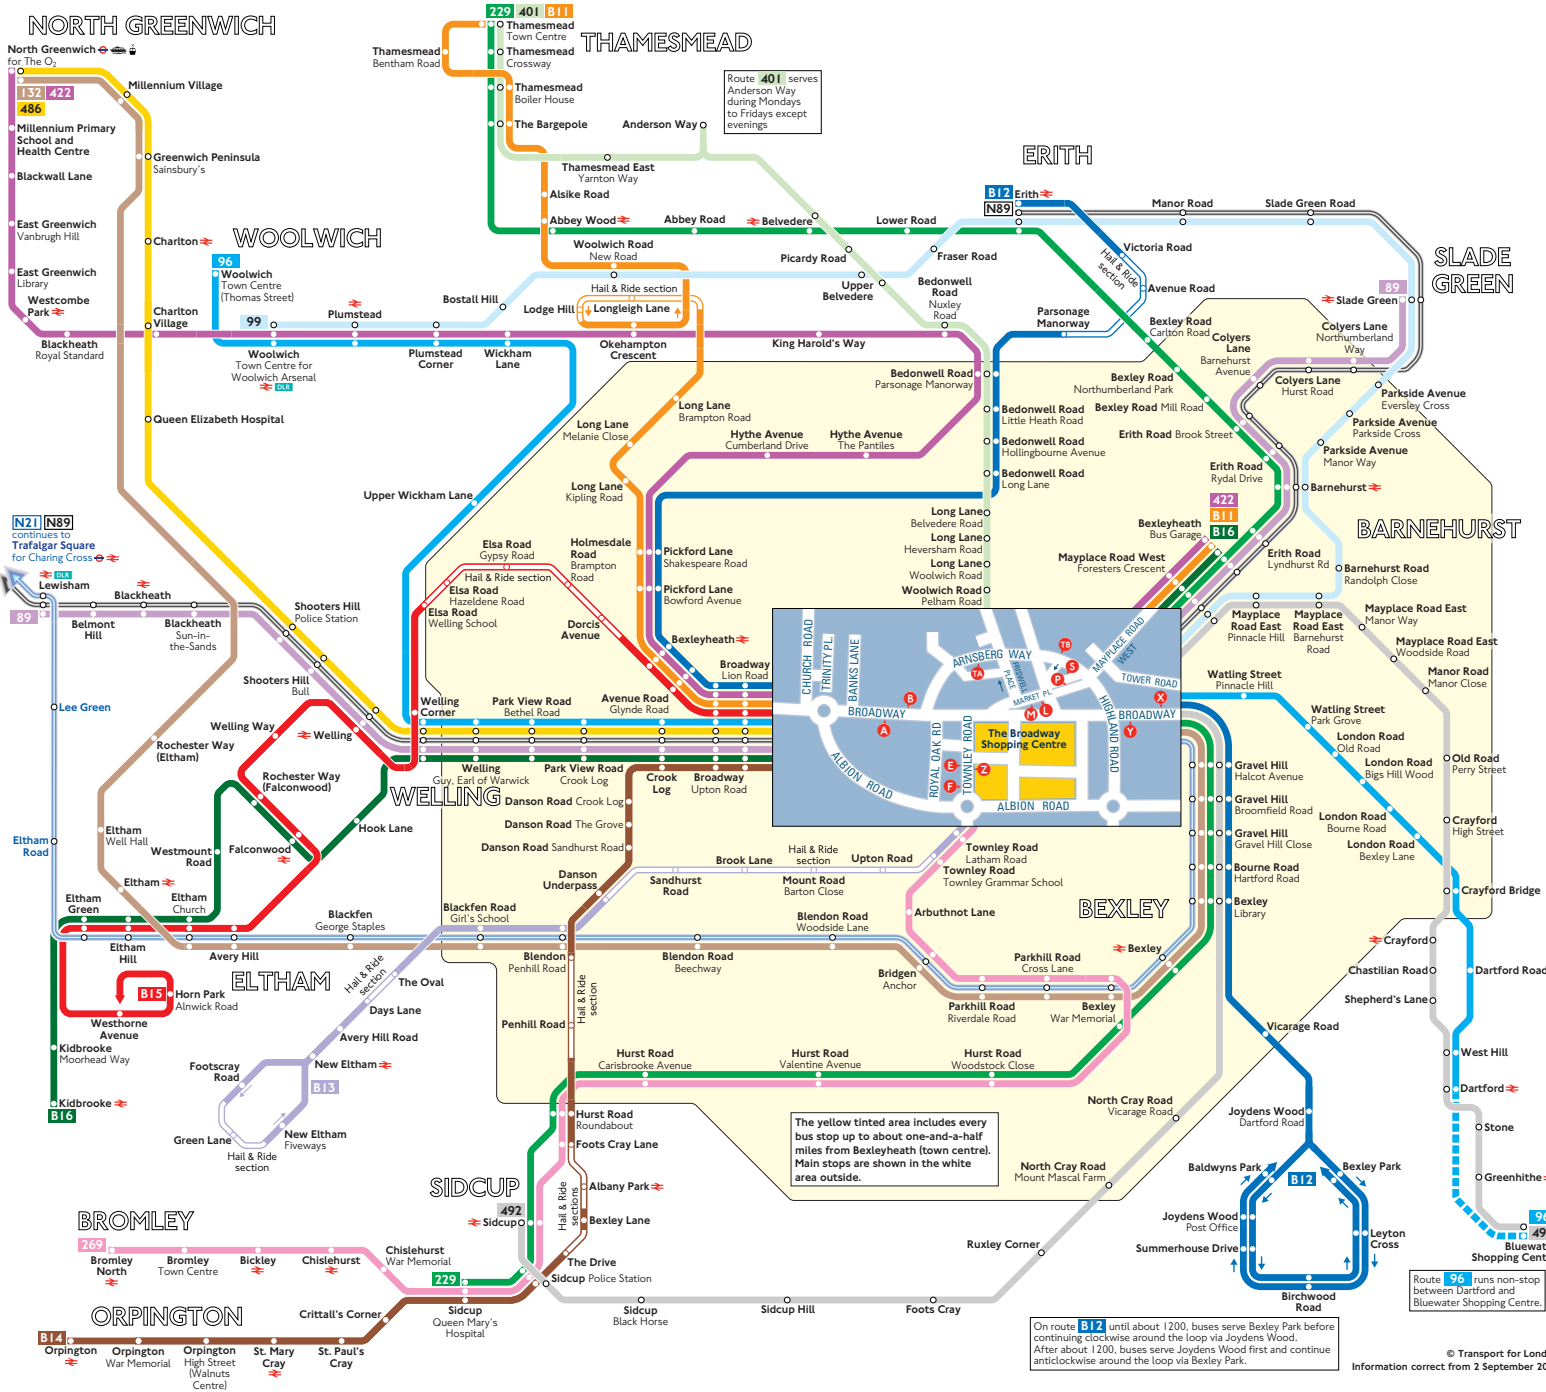

Buses from Bexleyheath (town centre)

Key

- 89 Day buses in black
- N89 Night buses in blue
- Connections with Underground
- Connections with London Overground
- Connections with National Rail
- DLR Connections with Docklands Light Railway
- Connections with river boats
- Connections with Emirates Air Line
- Mondays to Fridays except evenings
- Mondays to Saturdays and Sunday shopping hours only

Red discs show the bus stop you need for your chosen bus service. The disc **A** appears on the top of the bus stop in the street (see map of town centre in centre of diagram).

Route finder

Day buses

Bus route	Towards	Bus stops
89	Lewisham	A M
96	Slade Green	B S
	Bluewater	B P X
	Woolwich	A M Y
99	Woolwich	S
132	North Greenwich	L X
229	Sidcup	L X
269	Thamesmead	S Y
	Bromley North	F L
401	Thamesmead	L
422	Bexleyheath Bus Garage	B S
	North Greenwich	A M
486	North Greenwich	A M
492	Bluewater Shopping Centre	S Y
B11	Sidcup	L X
	Bexleyheath Bus Garage	B S
B12	Thamesmead	A M
	Erith	A M
B13	Joydens Wood	B L X
	New Eltham	F M
B14	Orpington	A M
B15	Horn Park	A M
B16	Bexleyheath Bus Garage	B S
	Kidbrooke	A M

Night buses

Bus route	Towards	Bus stops
N21	Trafalgar Square	L X
N89	Erith	B S
	Trafalgar Square	A M