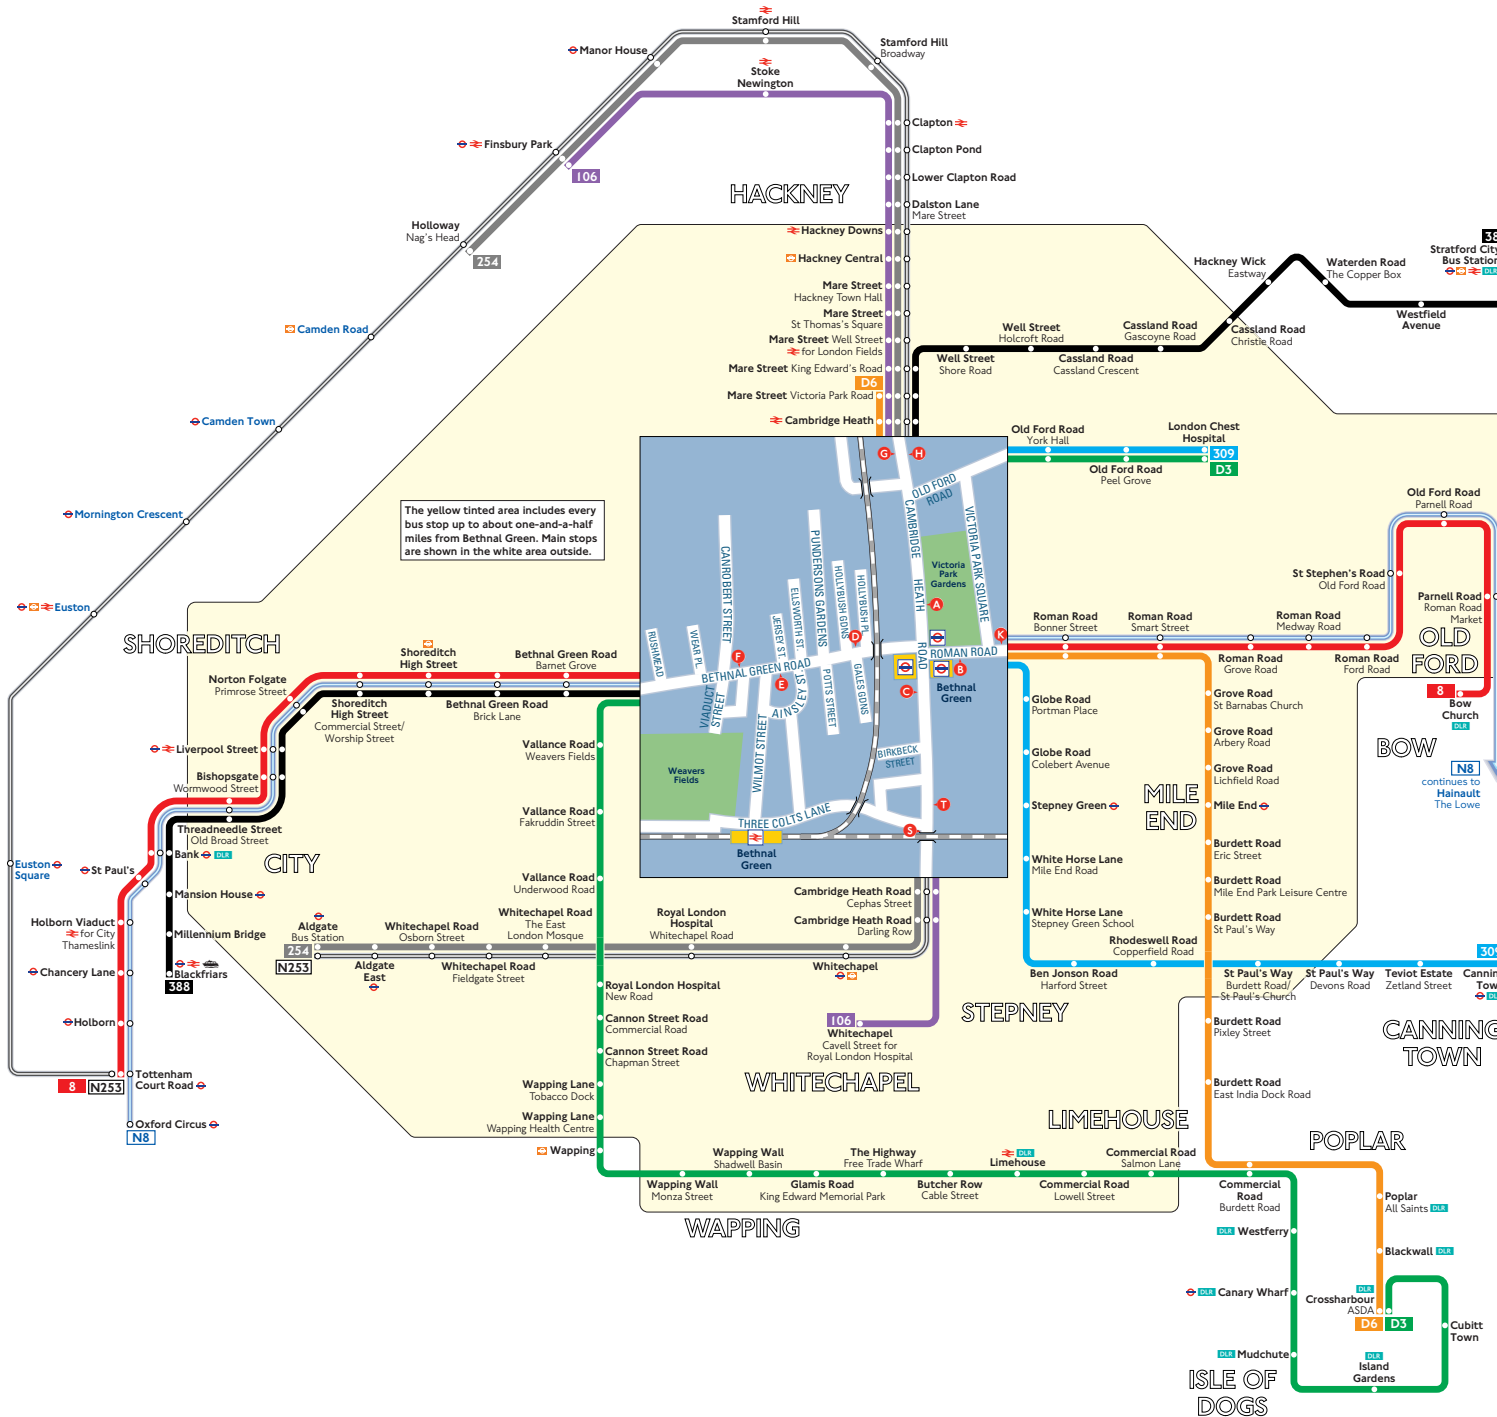

Buses from Bethnal Green

Key

- 8 Day buses in black
- N8 Night buses in blue
- Connections with London Underground
- Connections with London Overground
- Connections with National Rail
- DLR Connections with Docklands Light Railway
- Connections with river boats

Red discs show the bus stop you need for your chosen bus service. The disc appears on the top of the bus stop in the street (see map of town centre in centre of diagram).

Route finder

Day buses

Bus route	Towards	Bus stops
8	Bow Church Tottenham Court Road	D F K B E
106	Finsbury Park Whitechapel	C G S A H T
254	Aldgate Holloway	A H T C G S
309	Canning Town London Chest Hospital	A K B
388	Blackfriars Stratford City Bus Station	A E H D F G
D3	Crossharbour London Chest Hospital	A E D F
D6	Crossharbour Hackney Mare Street	A H K B G

Night buses

Bus route	Towards	Bus stops
N8	Hainault Oxford Circus	D F K B E
N253	Aldgate Tottenham Court Road	A H T C G S