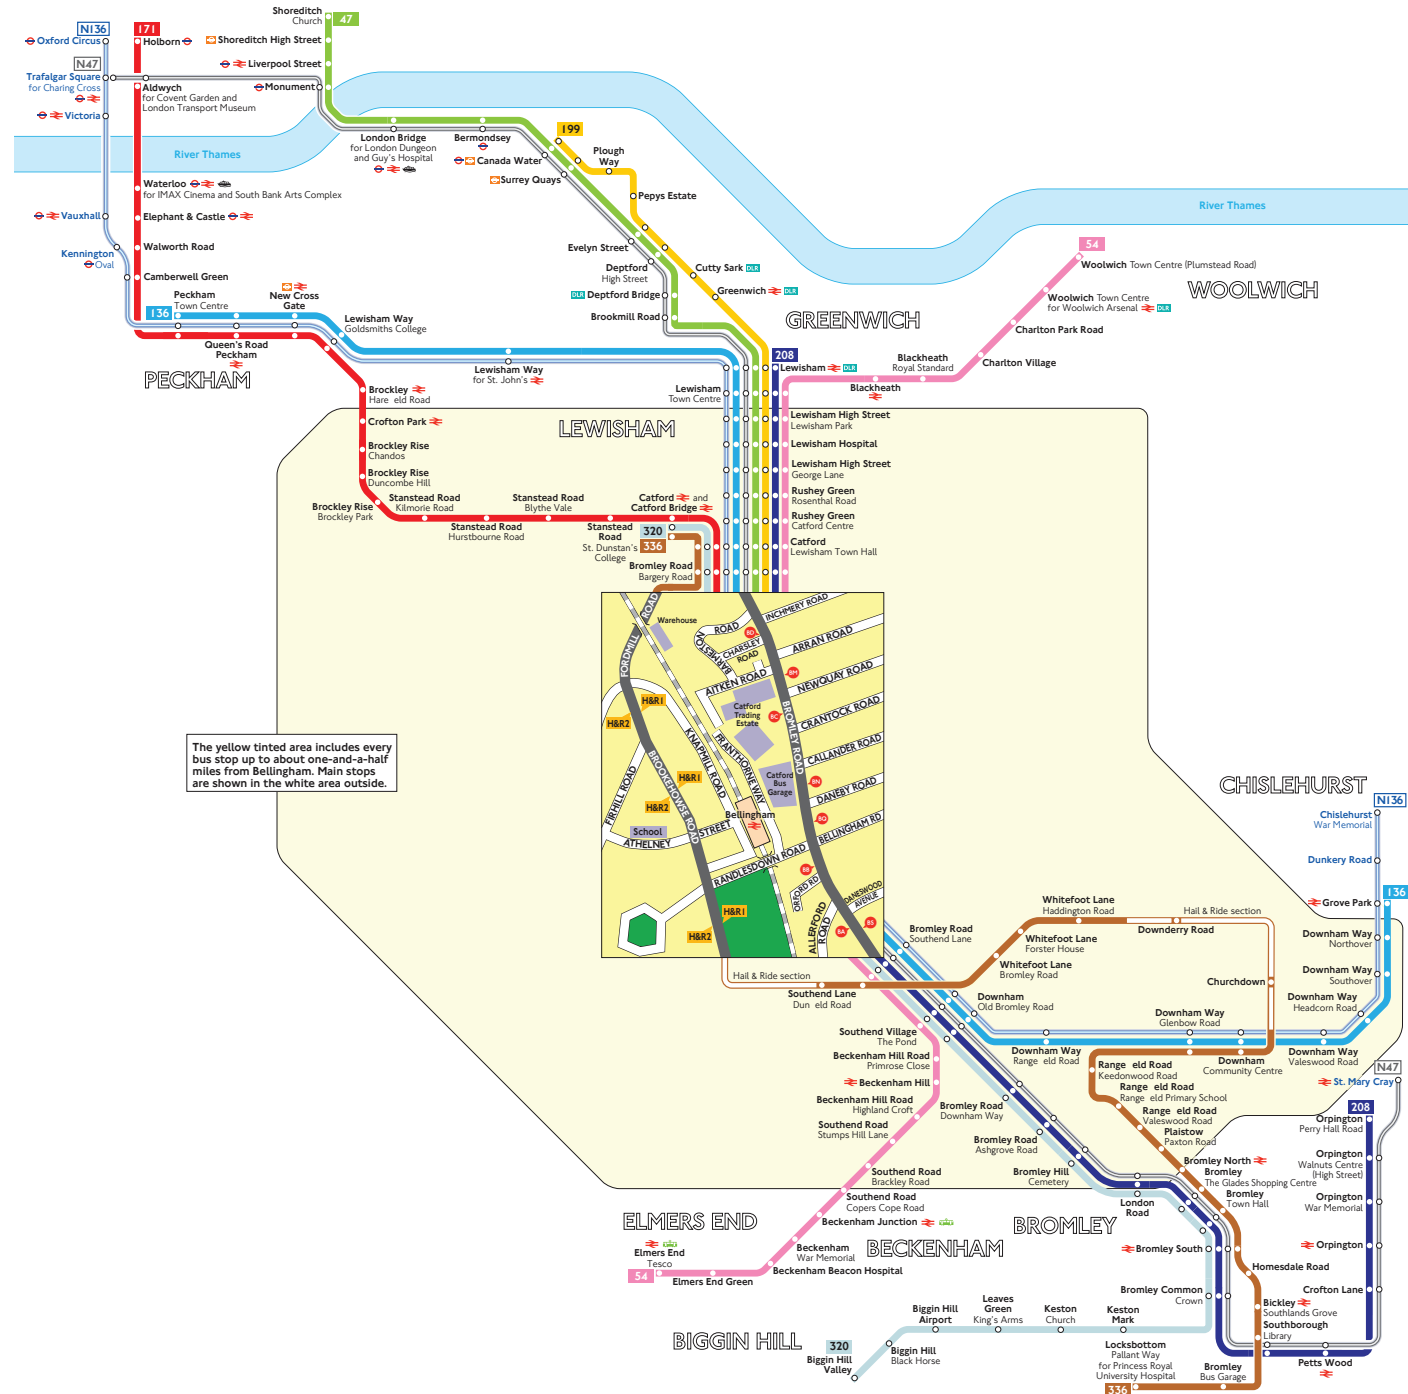

Buses from Bellingham

Route finder

Day buses

Bus route	Towards	Bus stops
47	Shoreditch	8C 8D
54	Elmers End	8H 8N 8G 8S
	Woolwich	8A 8B 8C 8E
136	Grove Park	8H 8N 8G 8S
	Peckham	8A 8B 8C 8D
171	Holborn	8C 8D
199	Canada Water	8C 8D
208	Lewisham	8A 8B 8C 8D
	Orpington	8H 8N 8G 8S
320	Biggin Hill Valley	8H 8N 8G 8S
	Catford	8A 8B 8C 8D
336	Catford	H&R2
	Locksbottom	H&R1

Night buses

Bus route	Towards	Bus stops
N47	St. Mary Cray	8H 8N 8G 8S
	Trafalgar Square	8A 8B 8C 8D
N136	Chislehurst	8H 8N 8G 8S
	Oxford Circus	8A 8B 8C 8D

Hail & Ride

Route 336 operates as Hail and Ride on the sections of roads marked **H&R1** and **H&R2** on the map. Buses stop at any safe point along the road. There are no bus stops at these locations, but please indicate clearly to the driver when you wish to board or alight.