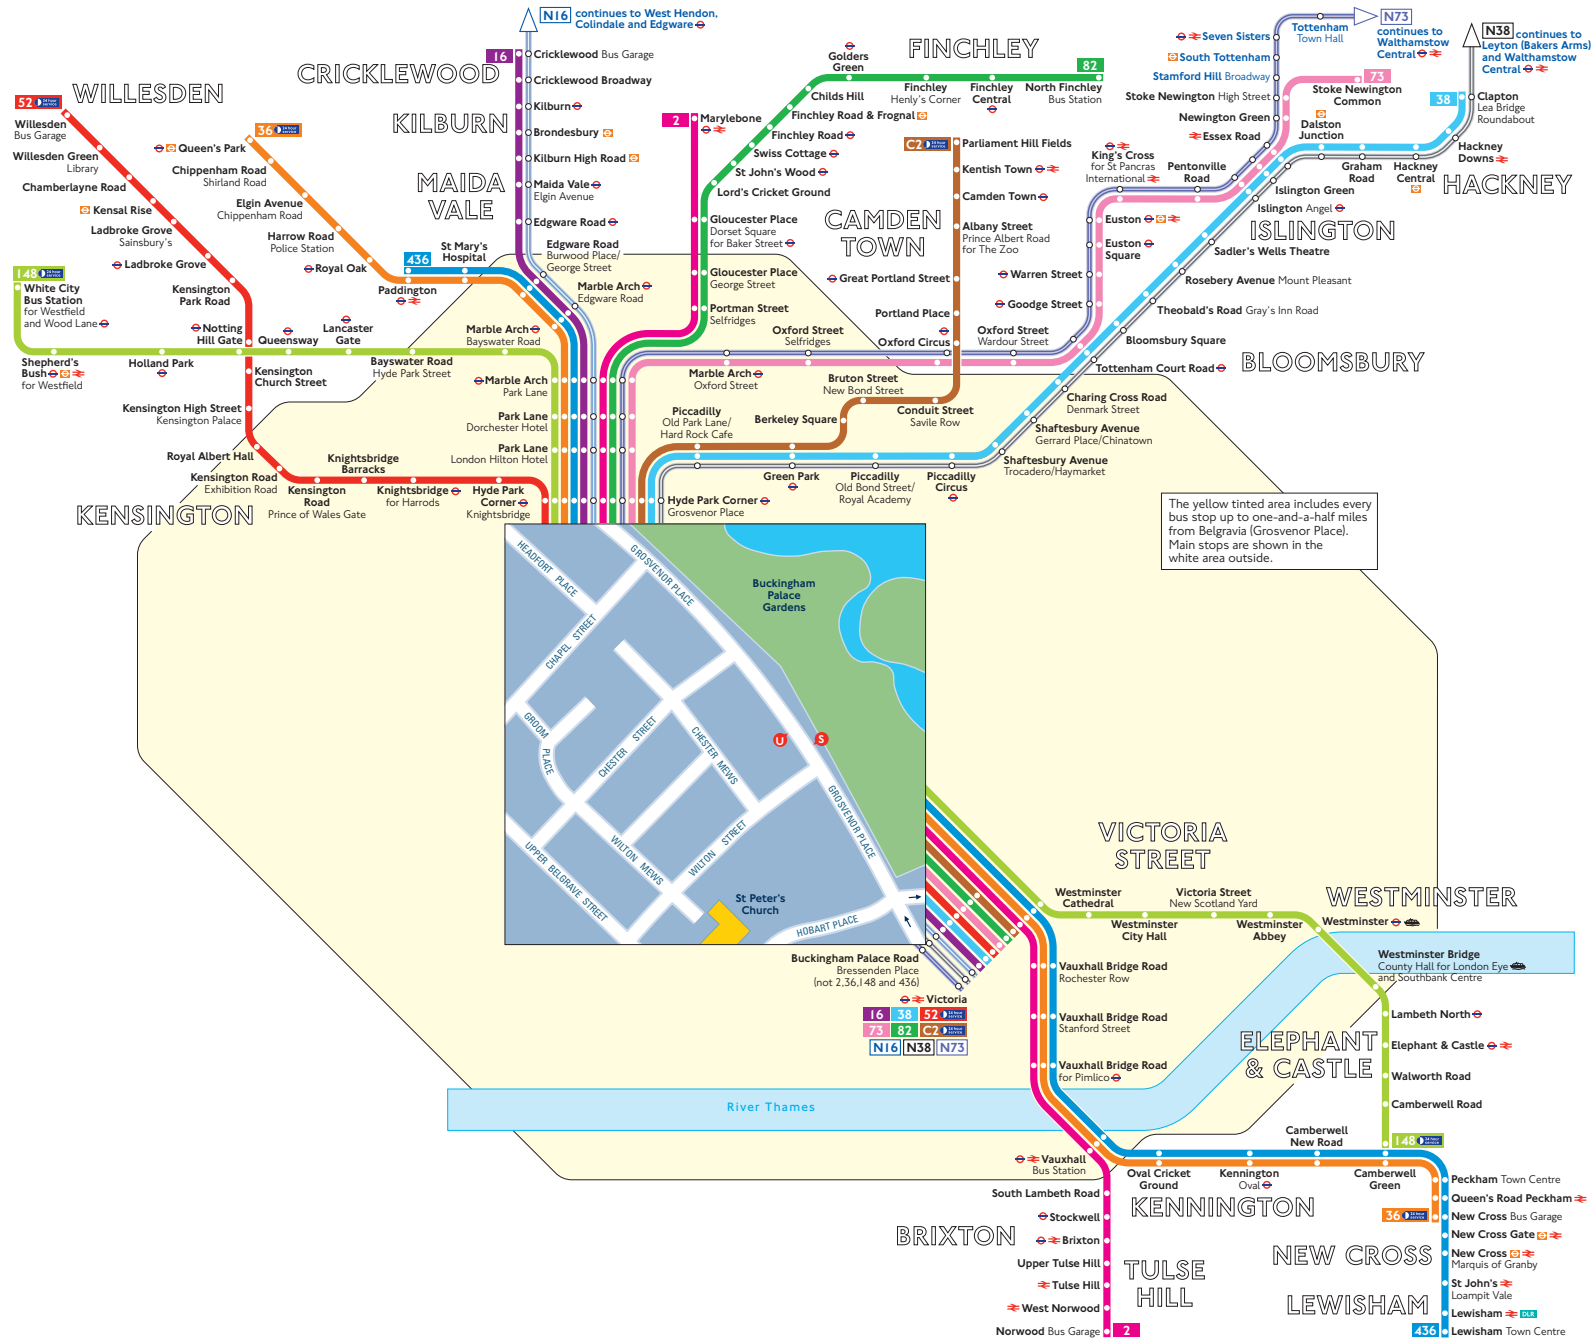

Buses from Belgravia (Grosvenor Place)

Key

- Connections with London Underground
- Connections with London Overground
- Connections with National Rail
- Connections with Docklands Light Railway
- Connections with river boats

A Red discs show the bus stop you need for your chosen bus service. The disc appears on the top of the bus stop in the street (see map of town centre in centre of diagram).

Route finder

Day buses including 24-hour services

Bus route	Towards	Bus stops
2	Marylebone	
	Norwood	
16	Cricklewood	
	Victoria	
36	New Cross	
	Queen's Park	
38	Clapton	
	Victoria	
52	Victoria	
	Willesden	
73	Stoke Newington	
	Victoria	
82	North Finchley	
	Victoria	
148	Camberwell Green	
	White City	
436	Lewisham	
	Paddington	
C2	Parliament Hill Fields	
	Victoria	

Night buses

Bus route	Towards	Bus stops
N16	Edgware	
	Victoria	
N38	Victoria	
	Walthamstow Central	
N73	Victoria	
	Walthamstow Central