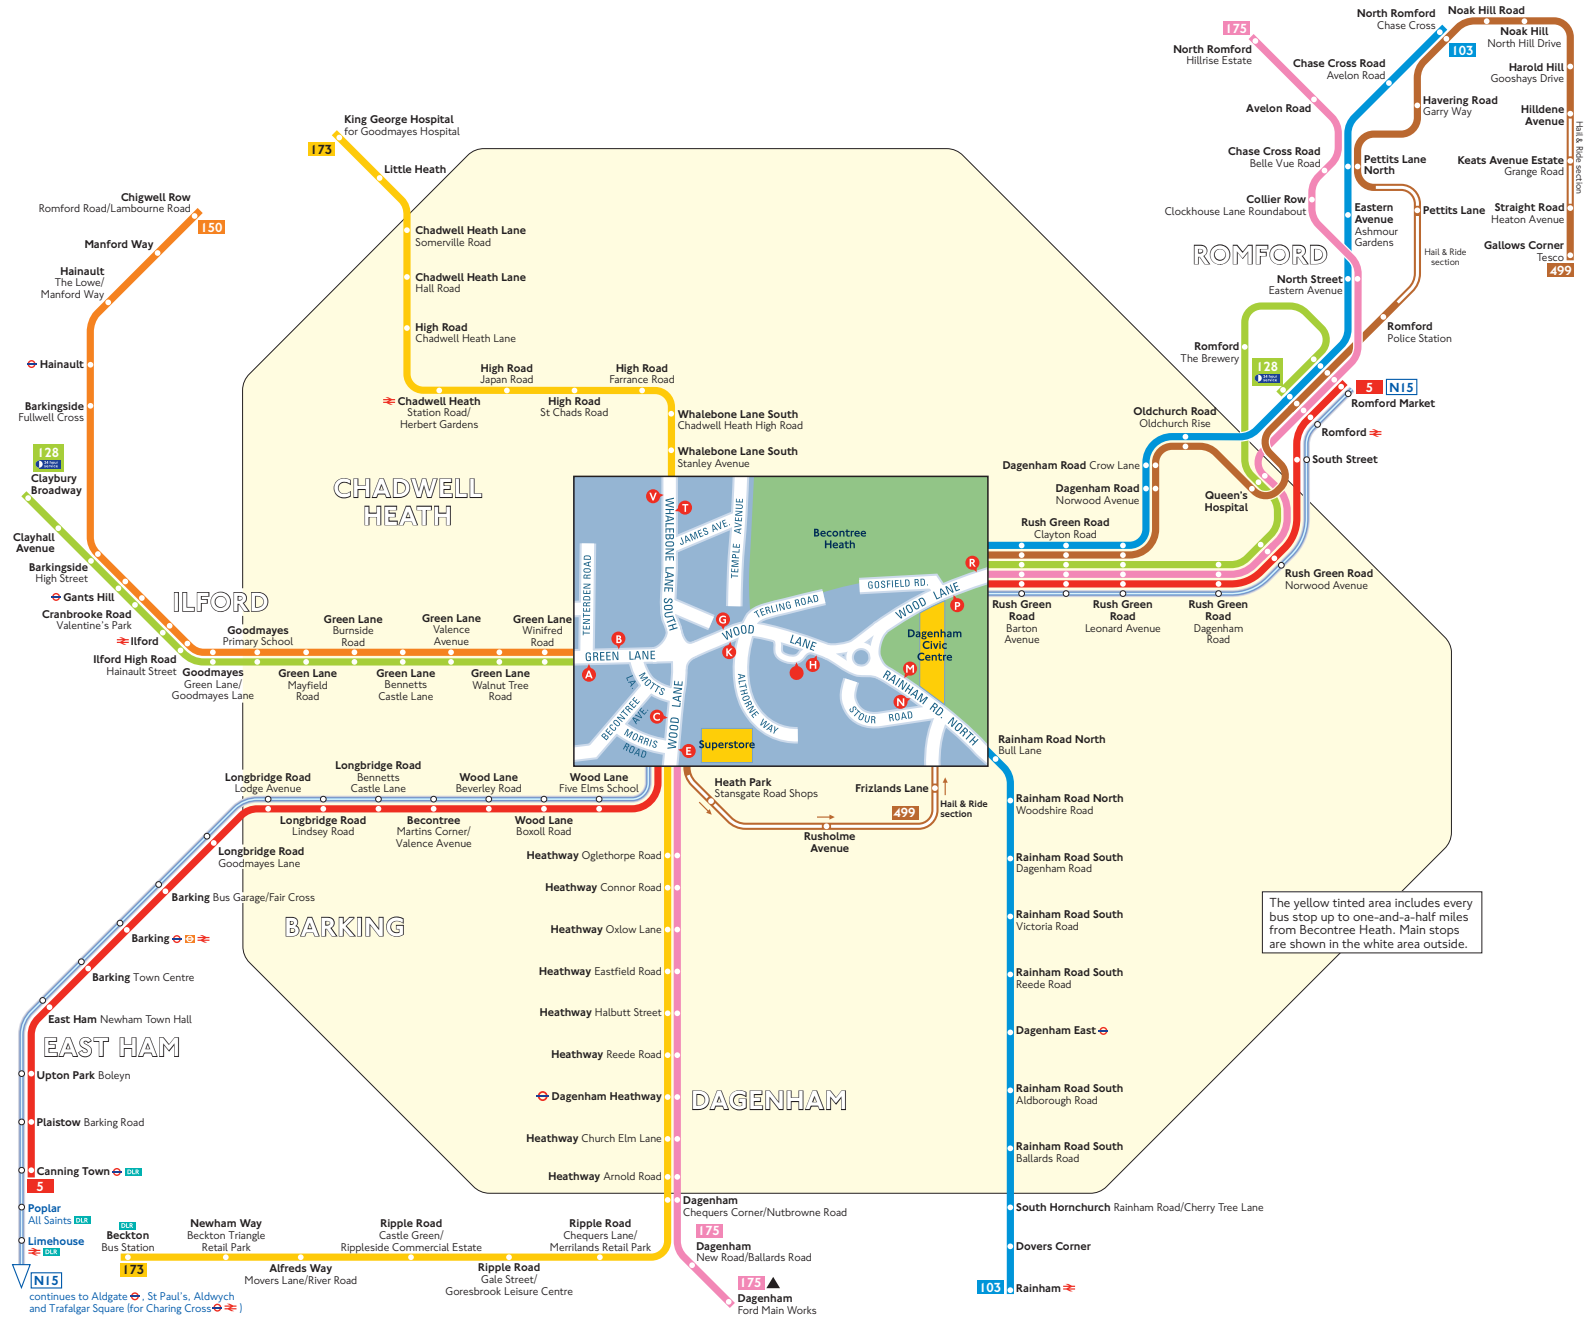

Buses from Becontree Heath

Key

- ▲ Mondays to Fridays until about 2220 and Saturdays until about 0630. Please check timetable.
- ⊕ Connections with London Underground
- ⊕ Connections with London Overground
- ⊕ Connections with National Rail
- DLR Connections with Docklands Light Railway

A Red discs show the bus stop you need for your chosen bus service. The disc **A** appears on the top of the bus stop in the street (see map of town centre in centre of diagram).

Route finder

Day buses including 24-hour services

Bus route	Towards	Bus stops
5	Canning Town	E H P
	Romford	C G R
103	North Romford	N R
	Rainham	M P
128 24 hour service	Claybury Broadway	A K P
	Romford	B G R
150	Chigwell Row	A K
173	Beckton	E T
	King George Hospital	C V
175	Dagenham Ford Main Works ▲	E H P
	Dagenham New Road/Ballards Road	E H P
	North Romford	C G R
499	Gallows Corner	E N R T
	Heath Park	E T

Night buses

Bus route	Towards	Bus stops
N15	Romford	C G R
	Trafalgar Square	E H P