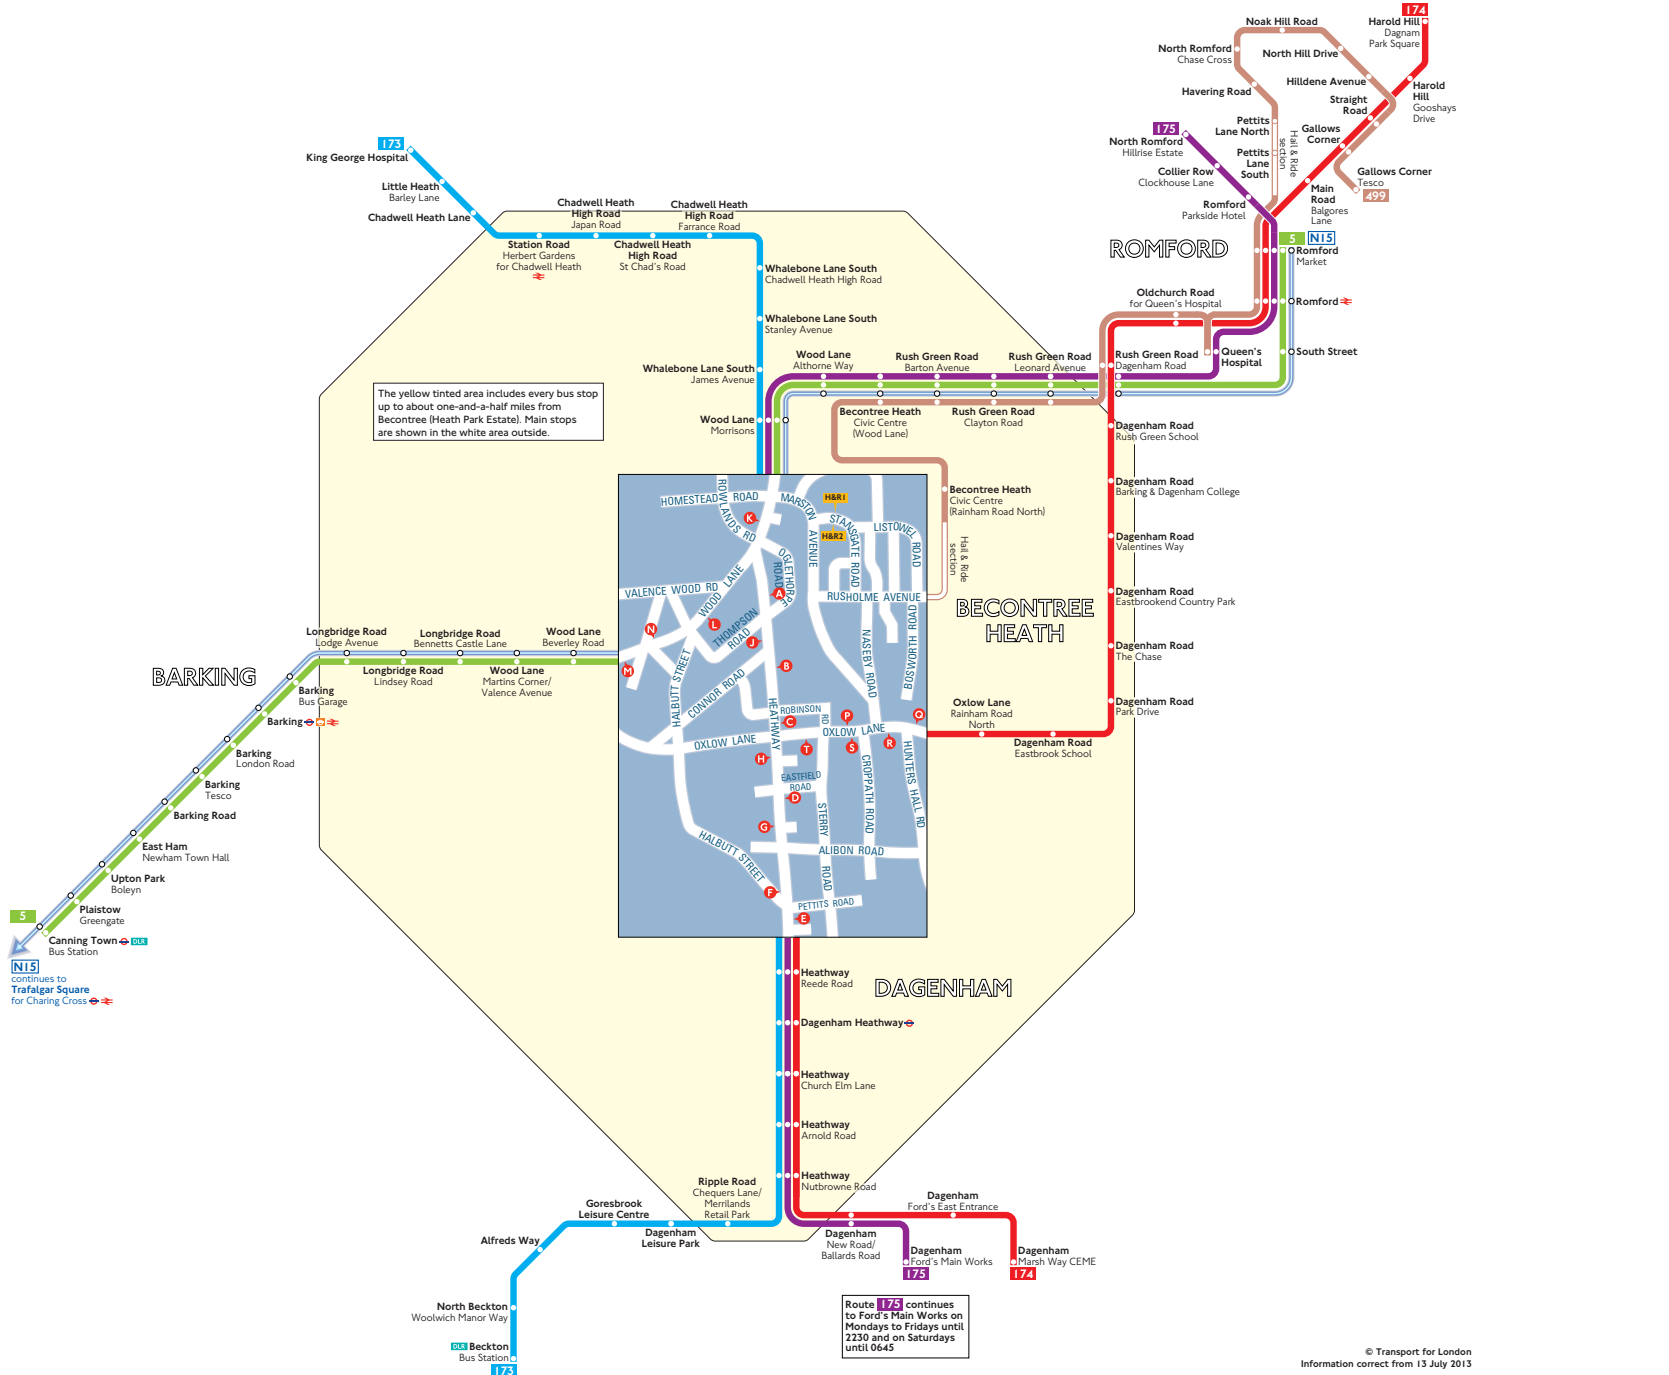

Buses from Becontree (Heath Park Estate)

Key

- 5 Day buses in black
- N15 Night buses in blue
- Connections with London Underground
- Connections with London Overground
- Connections with National Rail
- DLR: Connections with Docklands Light Railway

Route 499 operates as Hail & Ride on the sections of roads marked H&R1 and H&R2 on the map. Buses stop at any safe point along the road. There are no bus stops at these locations, but please indicate clearly to the driver when you wish to board or alight.

Red discs show the bus stop you need for your chosen bus service. The disc **A** appears on the top of the bus stop in the street (see map of town centre in centre of diagram).

Route finder

Day buses

Bus route	Towards	Bus stops
5	Canning Town	L M
	Romford	K N
173	Beckton	A B C D E
	King George Hospital	F G H J K
174	Dagenham	D E R S T
	Harold Hill	F G H P Q
175	Dagenham	A B C D E
	North Romford	F G H J K
499	Gallows Corner	H&R1

Night buses

Bus route	Towards	Bus stops
N15	Romford	K N
	Trafalgar Square	L M