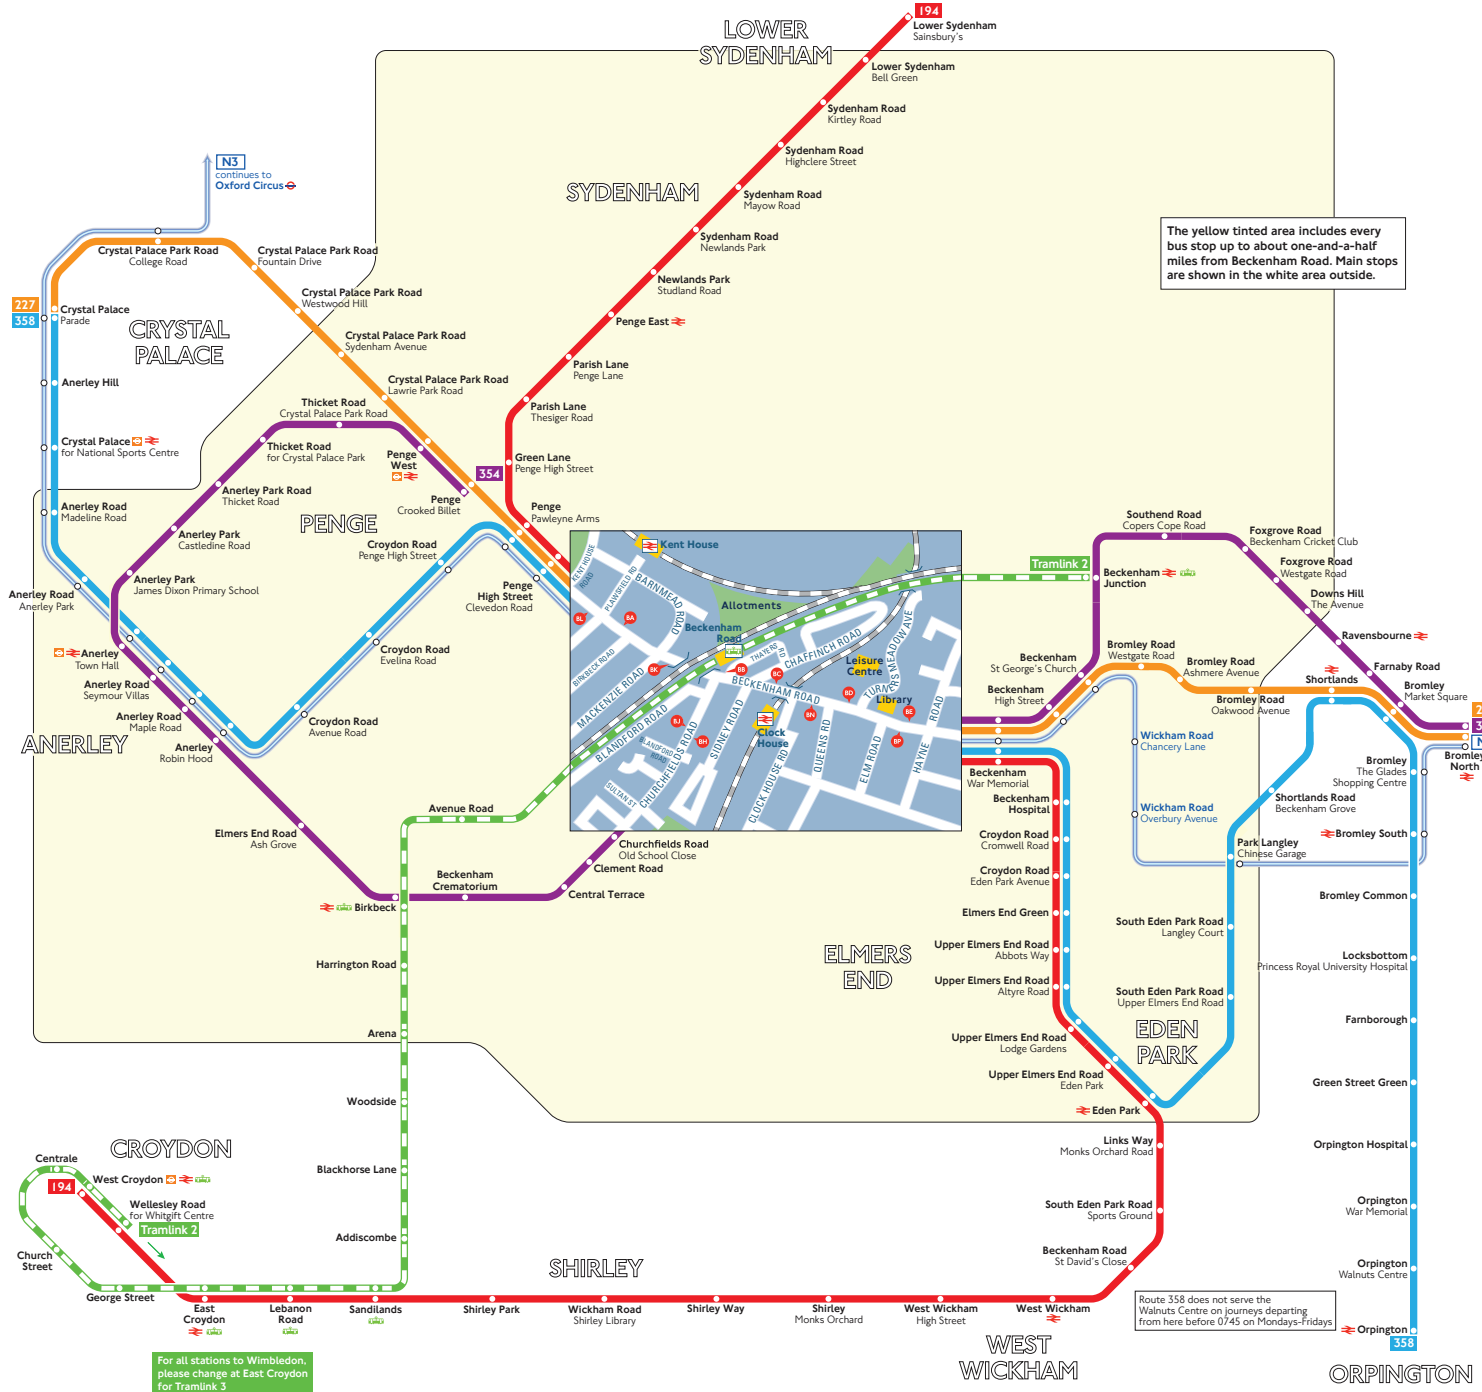

Buses and trams from Beckenham Road

Route finder

Day buses

Bus route	Towards	Bus stops
194	Lower Sydenham	BK BL BN BP
	West Croydon	BA BB BC BD BE
227	Bromley	BA BB BC BD BE
	Crystal Palace	BK BL BN BP
354	Bromley ★	BC BD BE BJ
	Penge ★	BH BN BP
358	Crystal Palace	BK BL BN BP
	Orpington	BA BB BC BD BE

Night buses

Bus route	Towards	Bus stops
N3	Bromley	BA BB BC BD BE
	Oxford Circus	BK BL BN BP

Trams

Tram	Towards	Tram Stop
2	Beckenham Junction	Tram Stop
	West Croydon	Tram Stop

★ Mondays to Saturdays only