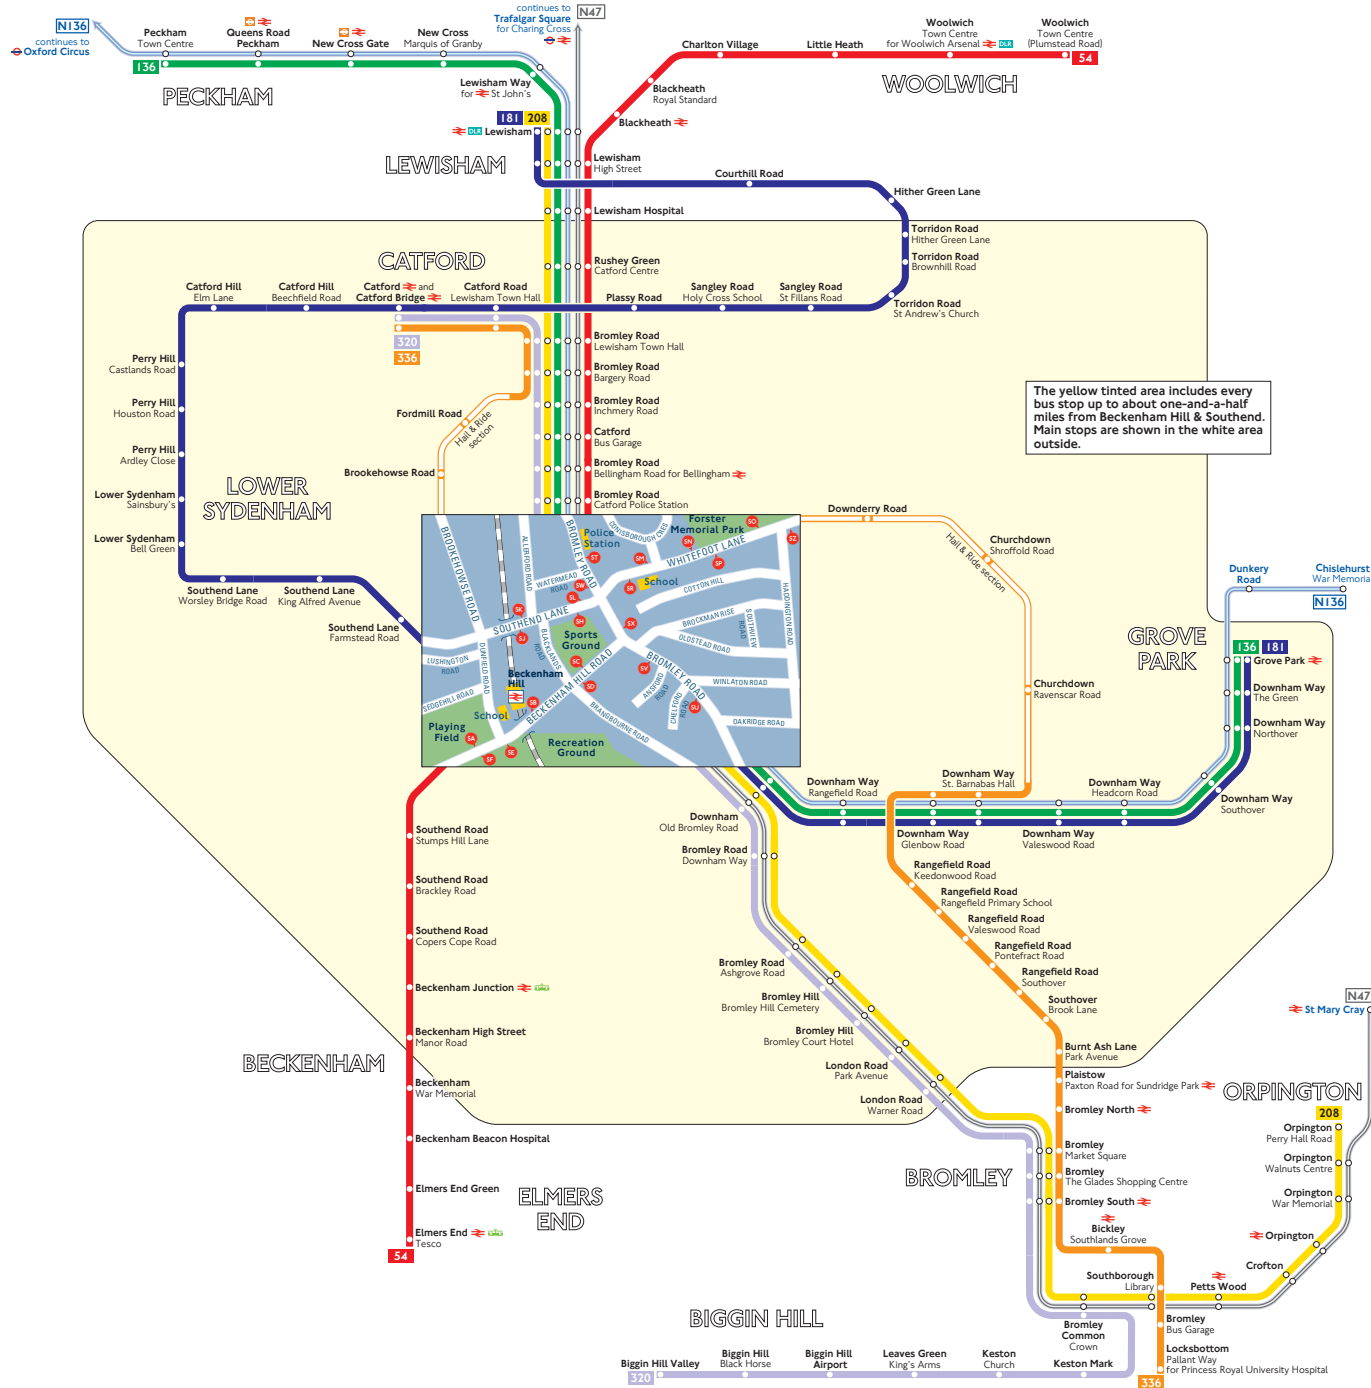

# Buses from Beckenham Hill and Southend

## Route finder

Bus route	Towards	Bus stops
<b>54</b>	Elmers End	SD SE SF ST SX
	Woolwich	SA SB SC SW
<b>136</b>	Grove Park	ST SX
	Peckham	SU SV SW
<b>181</b>	Grove Park	SK SL SX
	Lewisham	SH SJ SL SV
<b>208</b>	Lewisham	SU SV SW
	Orpington	ST SX
<b>320</b>	Biggin Hill Valley	ST SX
	Catford	SU SV SW
<b>336</b>	Catford	SH SJ SP SR SZ
	Locksbottom	SK SL SM SH SO

## Night buses

Bus route	Towards	Bus stops
<b>N47</b>	St Mary Cray	ST SX
	Trafalgar Square	SU SV SW
<b>N136</b>	Chislehurst	ST SX
	Oxford Circus	SU SV SW