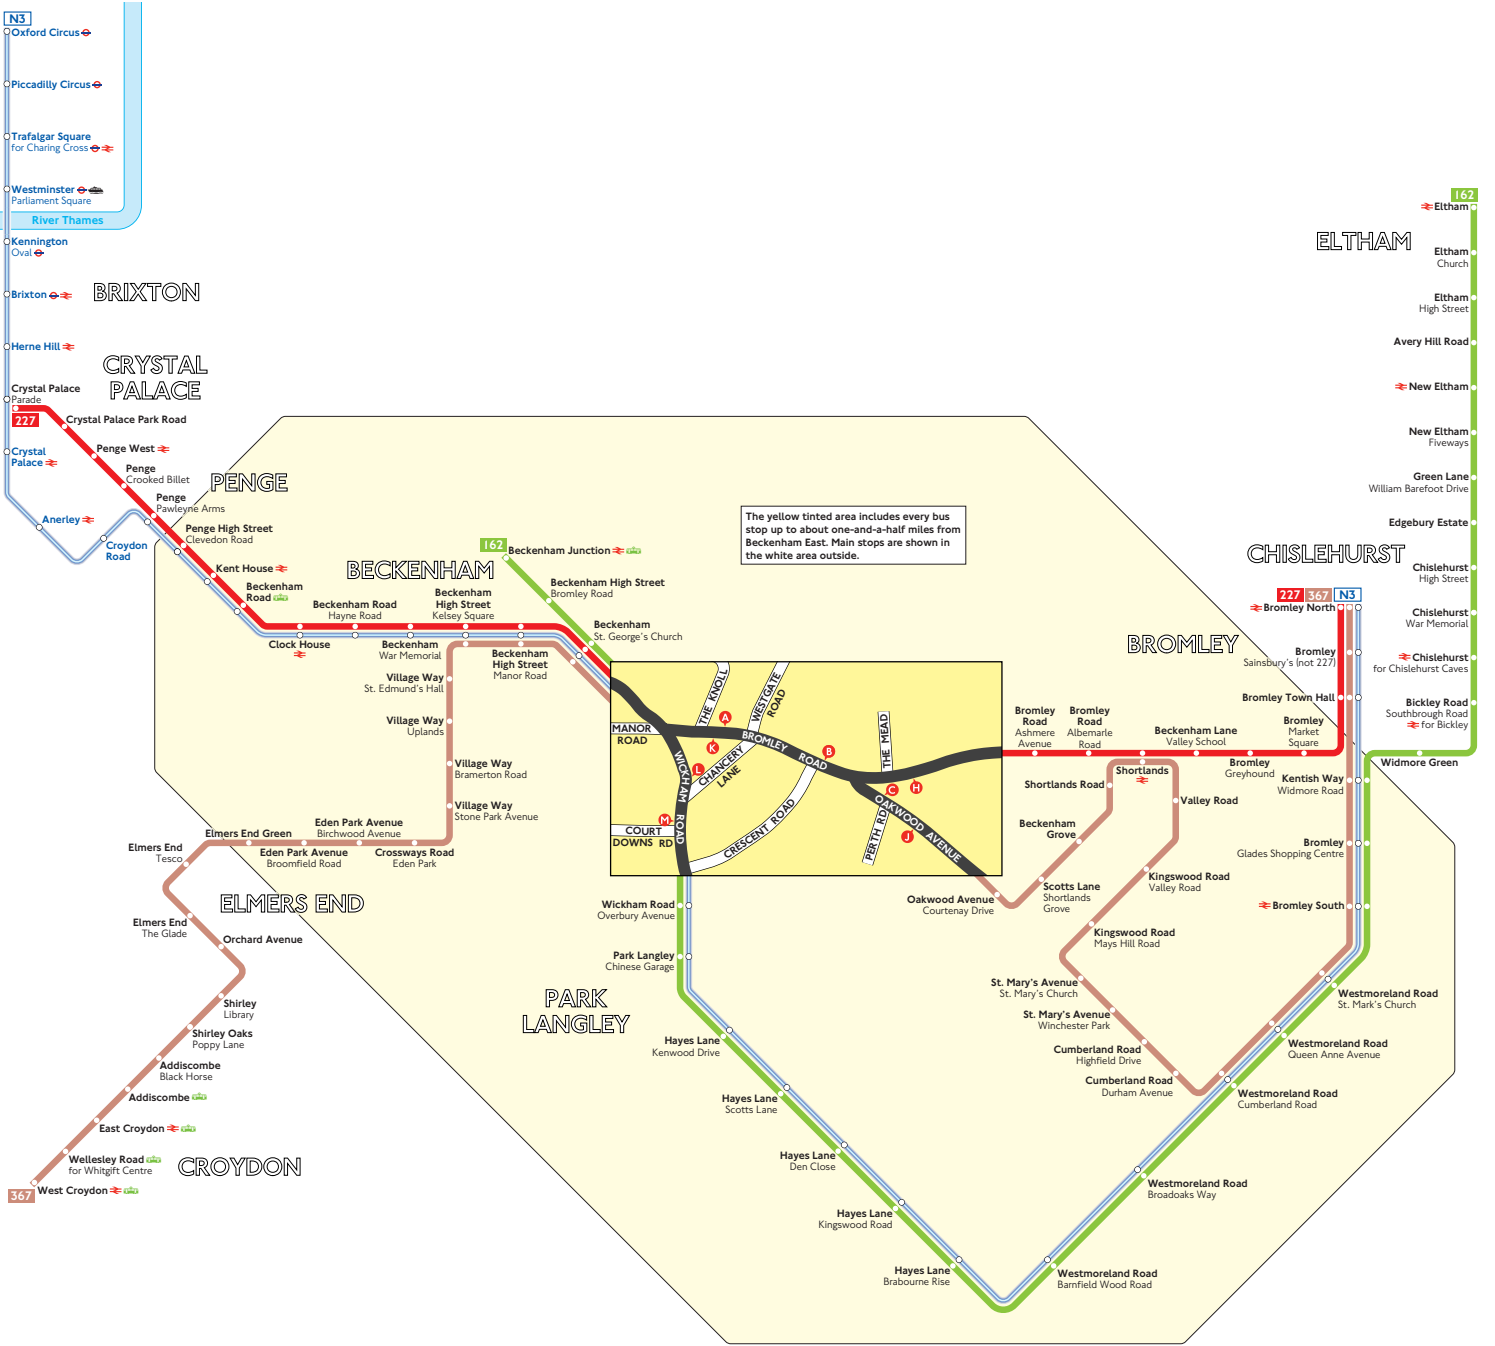

Buses from Beckenham East

Key

- 162 Day buses in black
- N3 Night buses in blue
- Connections with Underground
- Connections with National Rail
- Connections with river boats
- Connections with Tramlink

Red discs show the bus stop you need for your chosen bus service. The disc **A** appears on the top of the bus stop in the street (see map of town centre in centre of diagram).

Route finder

Day buses

Bus route	Towards	Bus stops
162	Beckenham Junction	M
	Eltham	L
227	Bromley North	A B
	Crystal Palace	H K
367	Bromley North	A B C
	West Croydon	J K

Night buses

Bus route	Towards	Bus stops
N3	Bromley North	L
	Oxford Circus	M