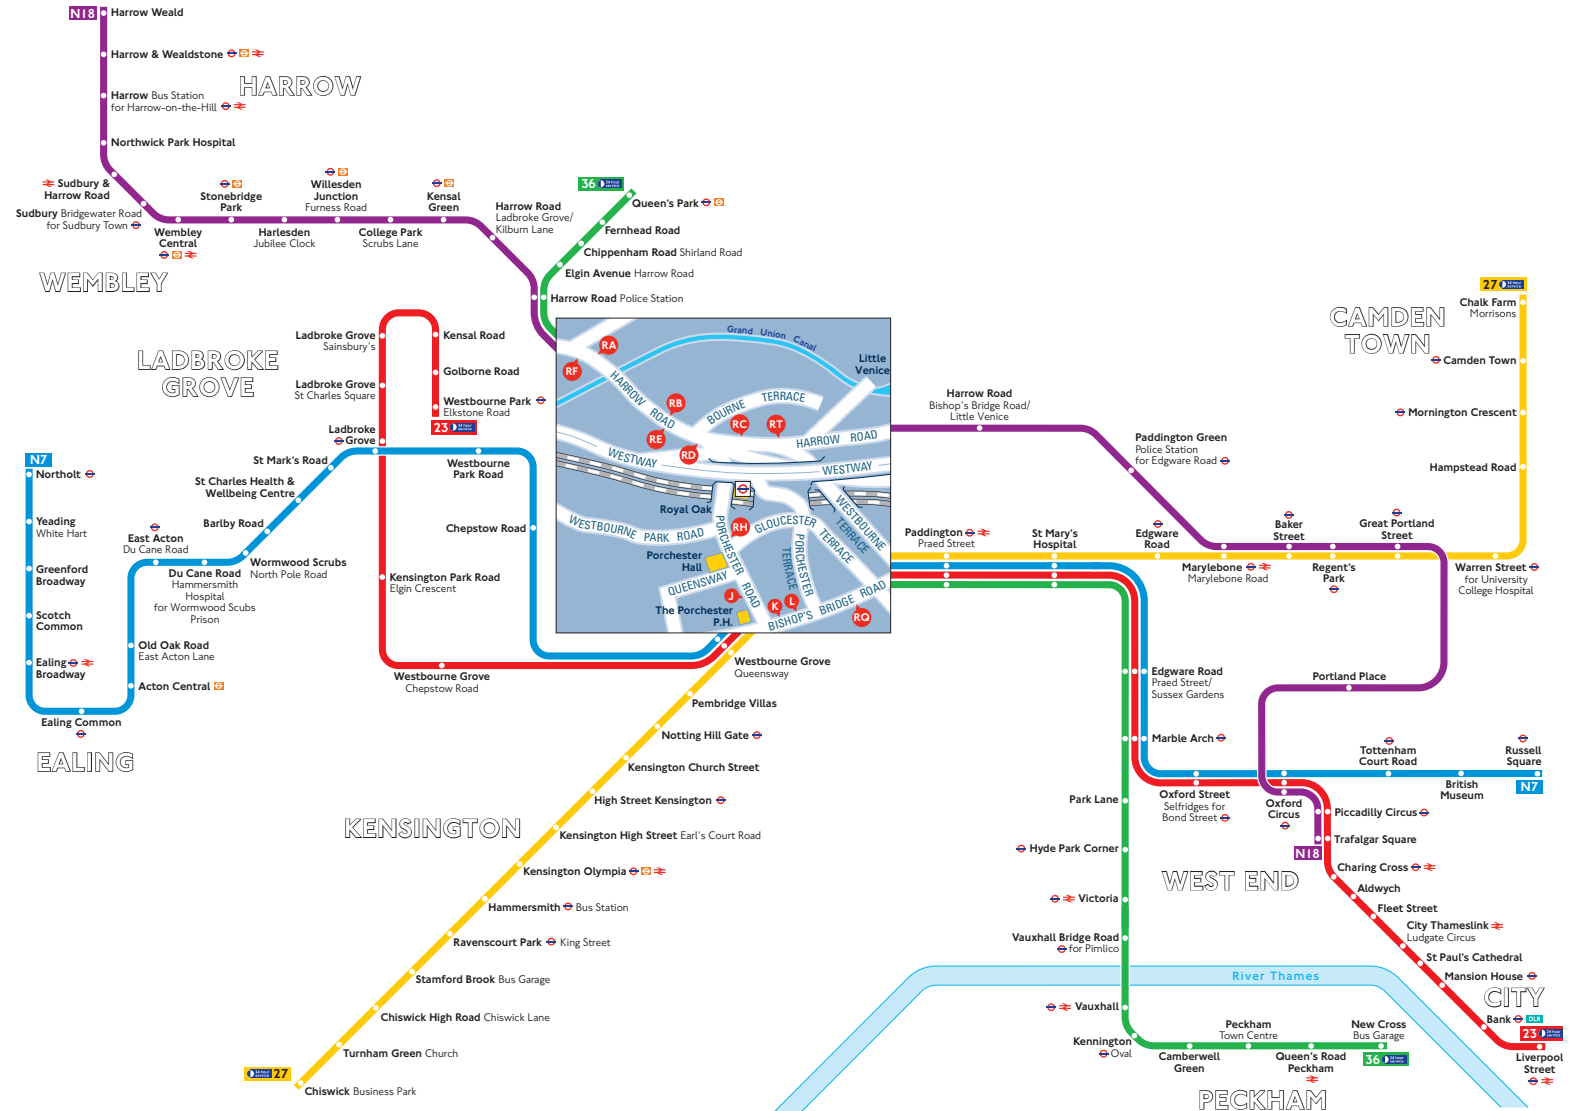

Night buses from Bayswater (Royal Oak)

Key

- Connections with London Underground
- Connections with London Overground
- Connections with National Rail
- Connections with Docklands Light Railway

A Red discs show the bus stop you need for your chosen bus service. The disc **A** appears on the top of the bus stop in the street (see map of town centre in centre of diagram).

Route finder

Night buses including 24-hour services

Bus route	Towards	Bus stops
23	Liverpool Street	L
	Westbourne Park	RC
27	Chalk Farm	K
	Chiswick Business Park	RC
36	New Cross	L RA RB RH
	Queen's Park	J RD RE RF RG
N7	Northolt	RC
	Russell Square	L
N18	Harrow Weald	RD RB RF
	Trafalgar Square	RA RB RC RT