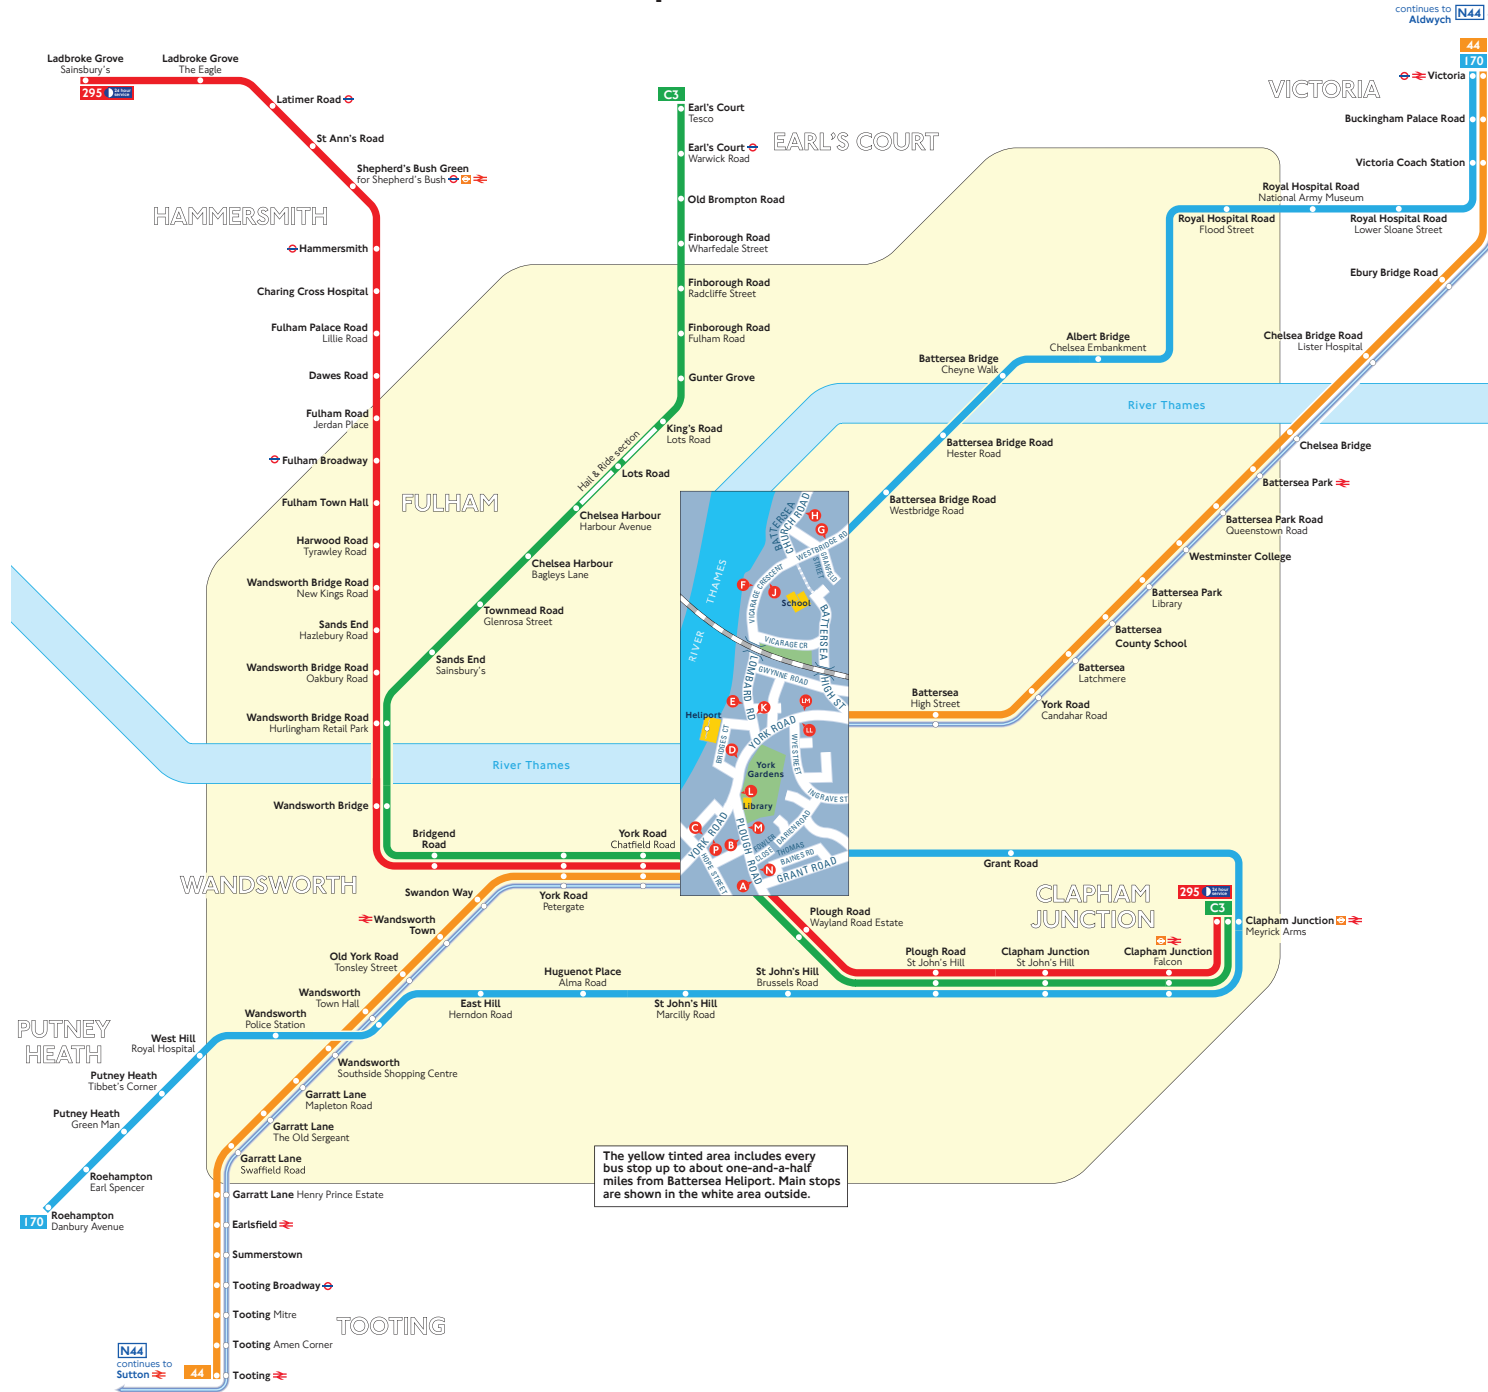

Buses from Battersea London Heliport

Route finder

Day buses including 24-hour services

Bus route	Towards	Bus stops
44	Tooting	L LL P
	Victoria	C D M
170	Roehampton	H J K L M N
	Victoria	A B D E F G
295 <small>24 hour service</small>	Clapham Junction	C M N
	Ladbroke Grove	A B P
C3	Clapham Junction	C M N
	Earl's Court	A B P

Night buses

Bus route	Towards	Bus stops
N44	Aldwych	C D M
	Sutton	L LL P