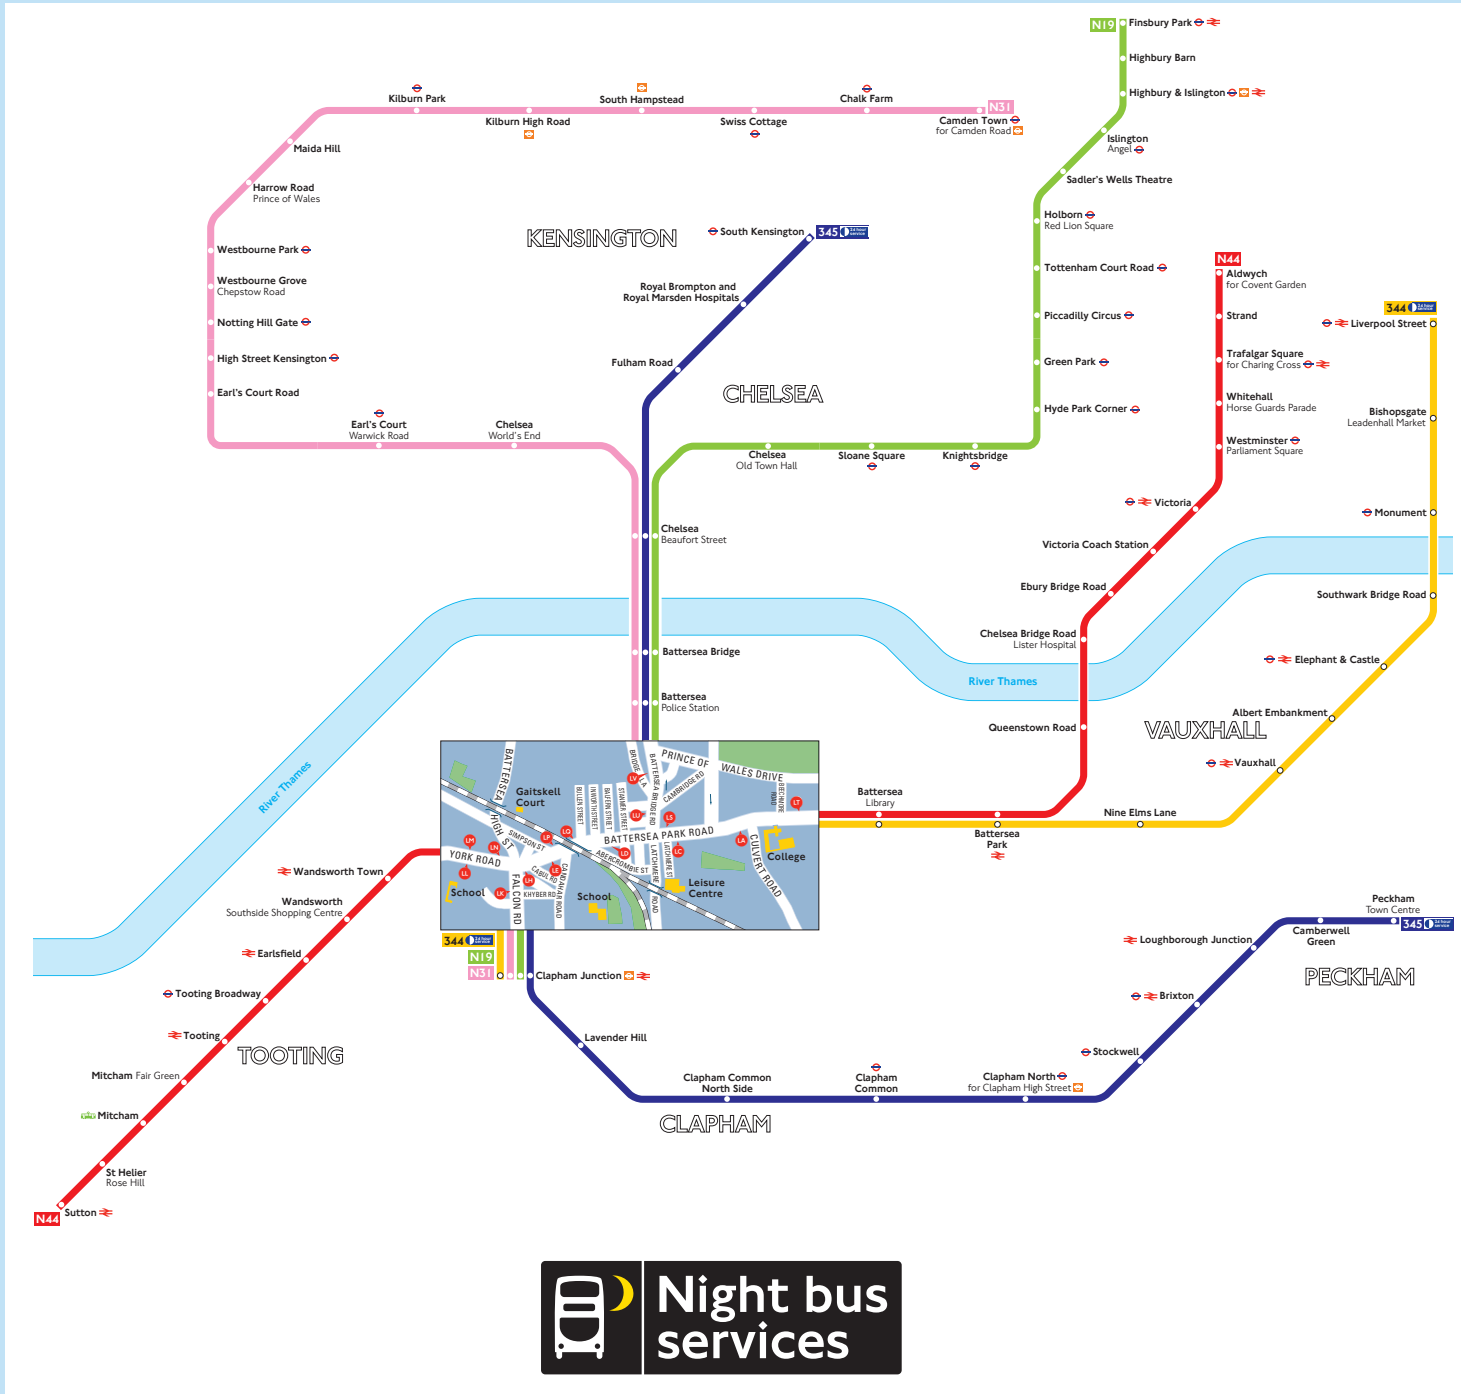

Night buses from Battersea Latchmere

Route finder

Night buses including 24-hour services

Bus route	Towards	Bus stops
344	Clapham Junction	LA LC LD LE
	Liverpool Street	UK LG LS LT
345	Peckham	LC LD LE
	South Kensington	UK LO LU LV
N19	Clapham Junction	LC LD LE
	Finsbury Park	UK LO LU LV
N31	Camden Town	UK LG LU LV
	Clapham Junction	LC LD LE
N44	Aldwych	LM LN LO LS LT
	Sutton	LA LC LD LE LL

Day buses

For day bus information, please see separate poster