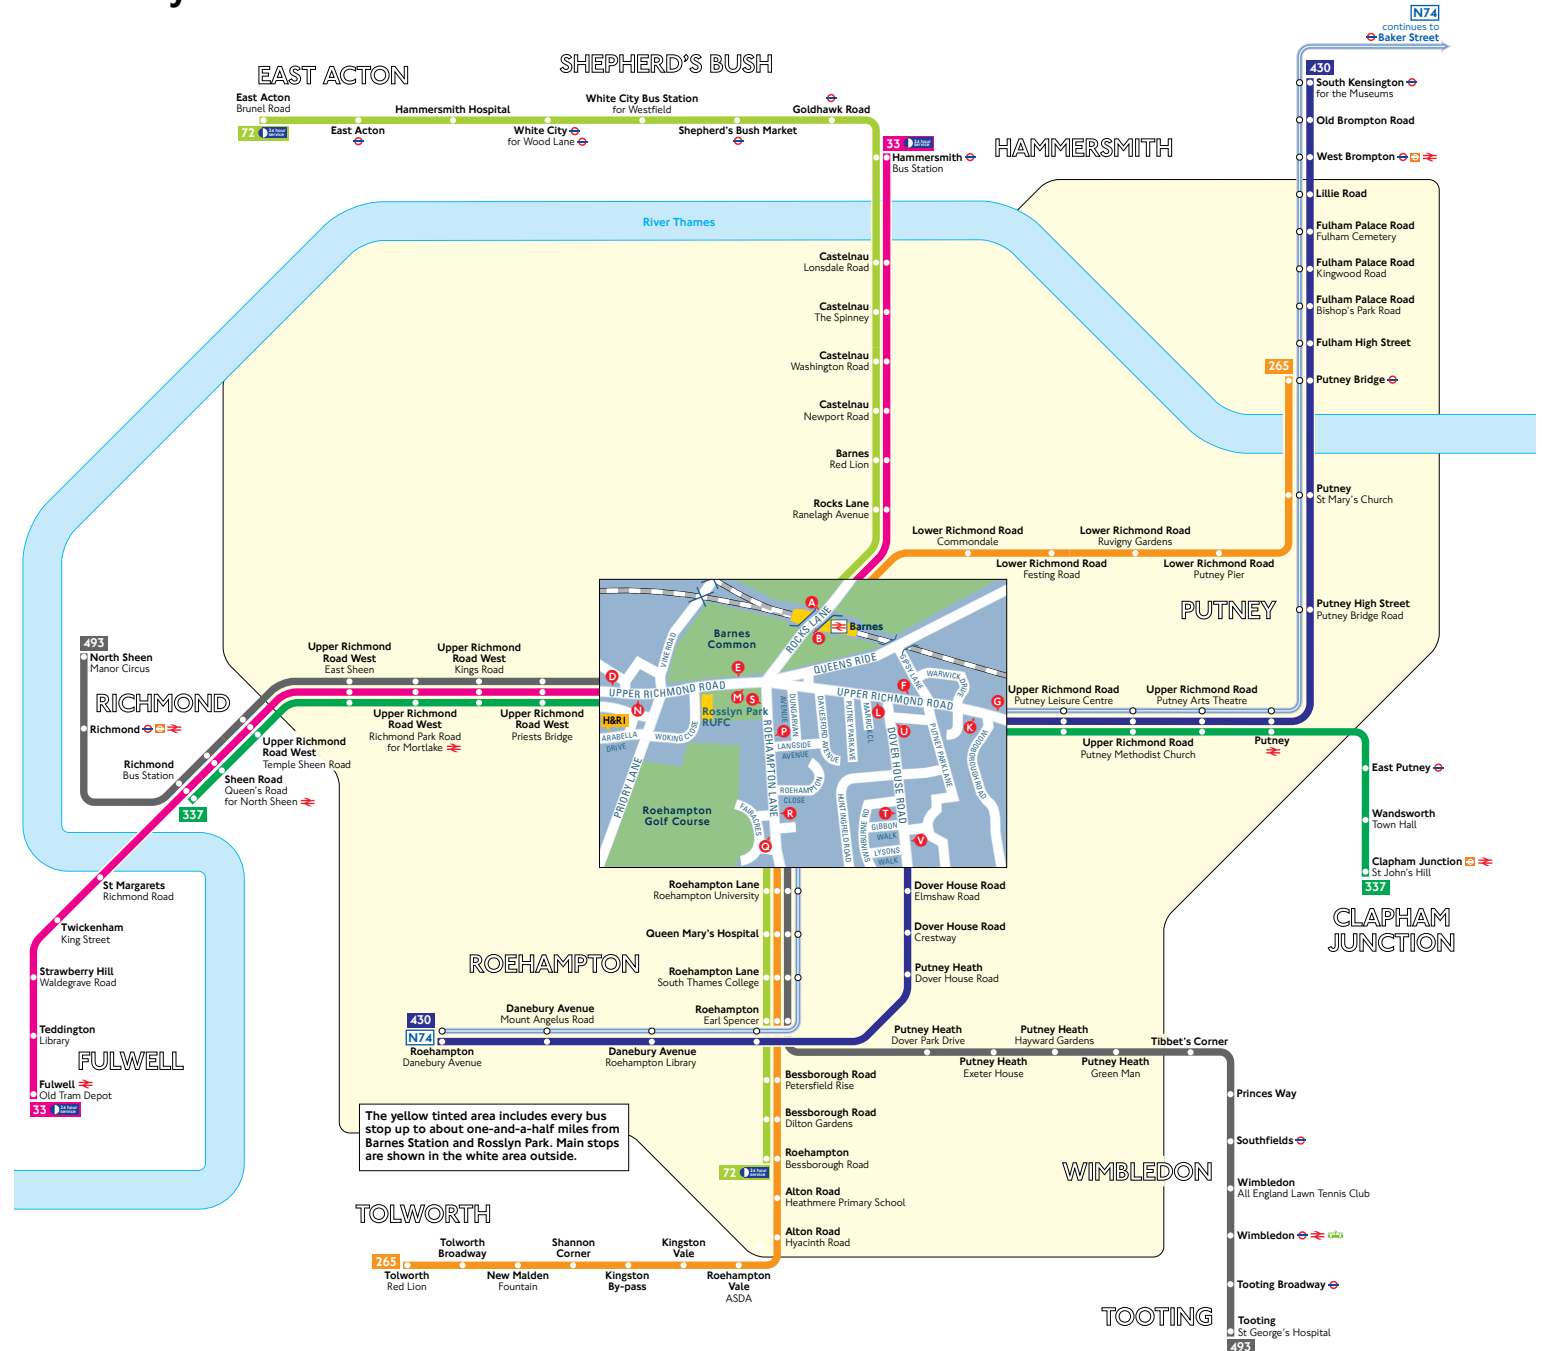

Buses from Barnes Station and Rosslyn Park

Route finder

Day buses including 24-hour services

Bus route	Towards	Bus stops
33	Fulwell	B M N
	Hammersmith	A D E
72	East Acton	A G S
	Roehampton Bessborough Road	B P R
265	Putney Bridge	A G S
	Tolworth	B P R
337	Clapham Junction	D E F G
	Richmond	K L M N
430	Roehampton Danebury Avenue	K U V
	South Kensington	F G T
493	North Sheen	M N Q S
	Tooting	D E P R

Night buses

Bus route	Towards	Bus stops
N74	Baker Street	F G Q S
	Roehampton Danebury Avenue	K L P R

Other buses

Bus route	Towards	Bus stops
969	Roehampton Vale ▼	B E M P R H&R I
	Whitton ▼	A E M Q S H&R I

▼ One return journey Tuesdays and Fridays only

Hail & Ride Route 969 operates as Hail and Ride on the sections of roads marked **H&R I** and on the map. Buses stop at any safe point along the road. There are no bus stops at these locations, but please indicate clearly to the driver when you wish to board or alight.