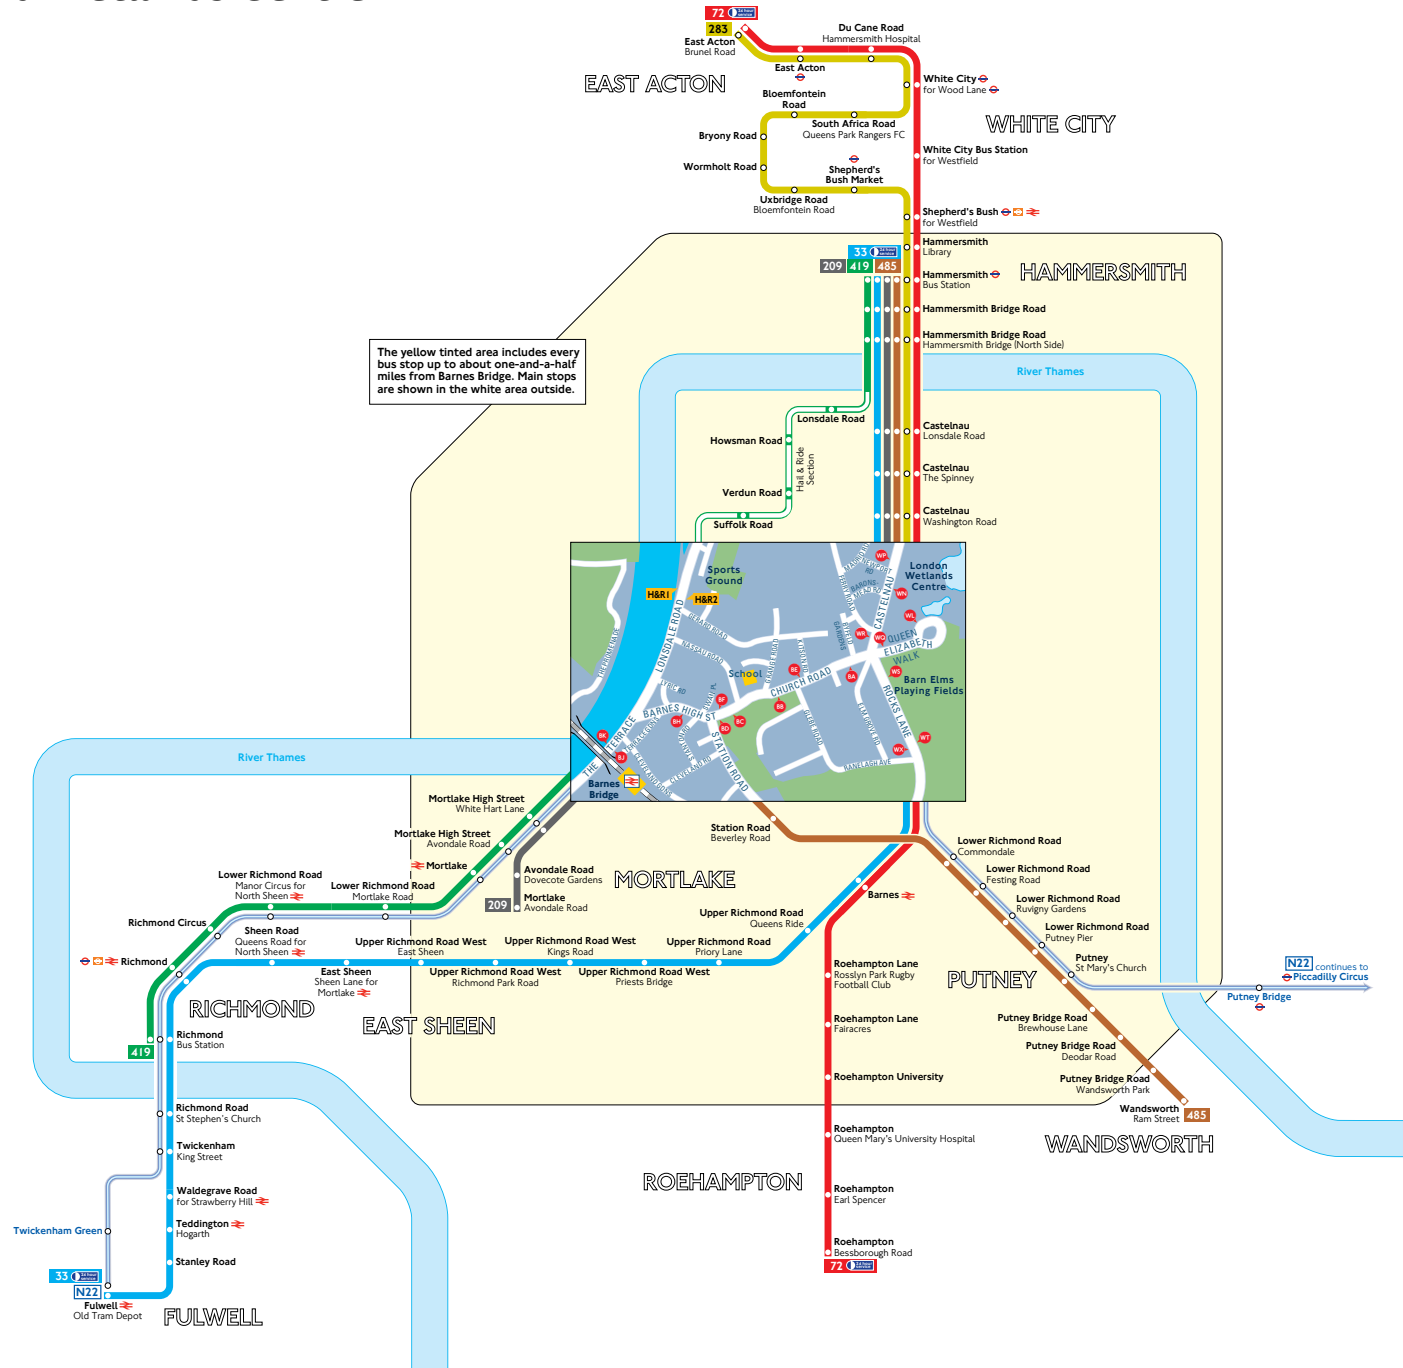

Buses from Barnes Bridge and Wetlands Centre

Route finder

Day buses including 24-hour routes

Bus route	Towards	Bus stops
33	Fulwell	WN WS WT
	Hammersmith	WP WR WX
72	East Acton	WP WR WX
	Roehampton	WN WS WT
209	Hammersmith	BE BF BK WP WR
	Mortlake	BA BB BD BH BJ WN
283	East Acton	WL WP WR
419	Hammersmith	BK H&R1
	Richmond	BJ H&R2
485	Hammersmith ●	BE BF WP WR
	Wandsworth ●	BA BB BD WN

Night buses

Bus route	Towards	Bus stops
N22	Fulwell	BA BB BD BH BJ WX
	Piccadilly Circus	BE BF BK WS WT

Other buses

Bus route	Towards	Bus stops
969	Roehampton Vale ▼	BE BF BK WS WT
	Whitton ▼	BA BB BD BH BJ WX

- Monday to Saturday daytime off-peak
- ▼ One journey on Tuesday and Friday only

Hail & Ride Route 419 operates as Hail and Ride on the sections of roads marked **H&R1** and **H&R2** on the map. Buses stop at any safe point along the road. There are no bus stops at these locations, but please indicate clearly to the driver when you wish to board or alight

- ☒ When Wetlands Centre is closed, route 283 stops at **BE BF BK WP WR**.