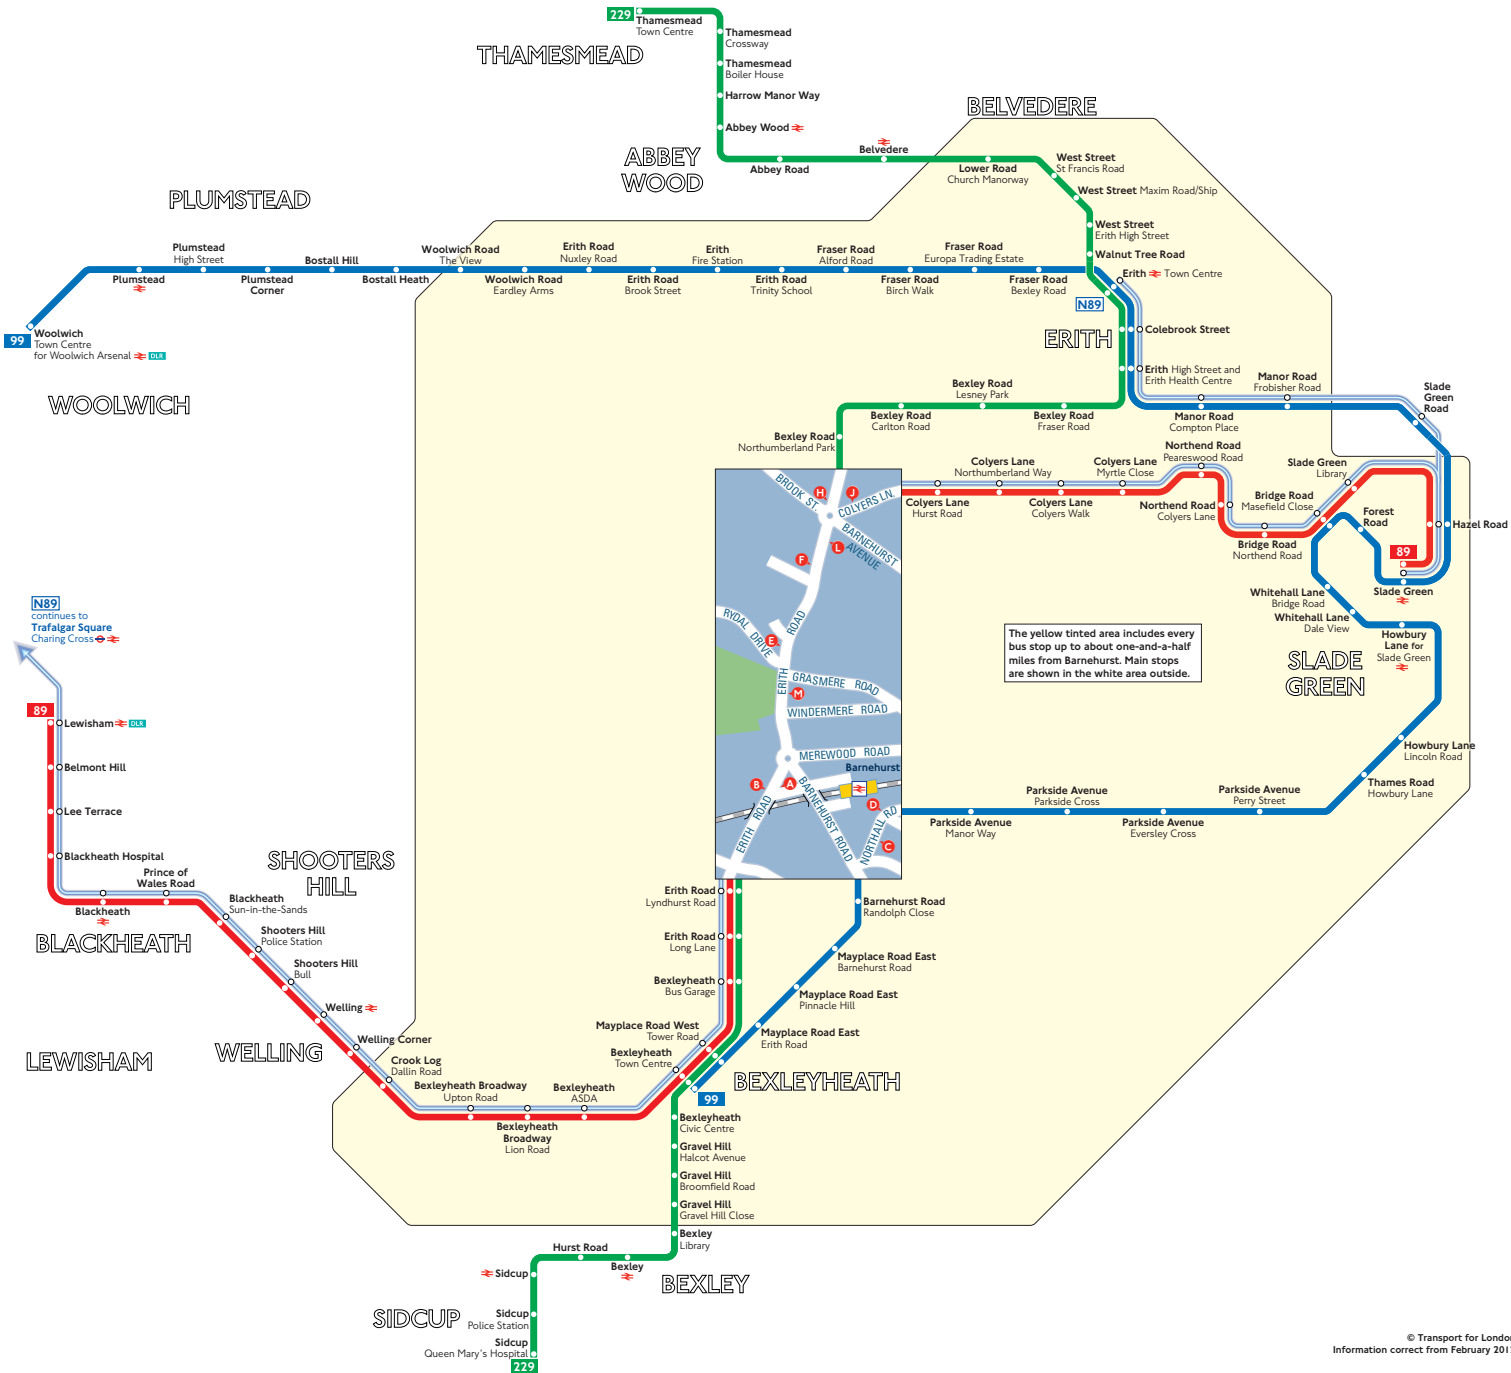

Buses from Barnehurst

Key

- 89 Day buses in black
- N89 Night buses in blue
- Connections with London Underground
- Connections with London Underground
- Connections with National Rail
- DLR Connections with Docklands Light Railway
- Connections with river boats

Red discs show the bus stop you need for your chosen bus service. The disc **A** appears on the top of the bus stop in the street (see map of town centre in centre of diagram).

Route finder

Day buses

Bus route	Towards	Bus stops
89	Lewisham	A L M
	Slade Green	B E F J
99	Bexleyheath	C
	Woolwich	D
229	Sidcup	A L M
	Thamesmead	B E F H

Night buses

Bus route	Towards	Bus stops
N89	Erith	B E F J
	Trafalgar Square	A L M