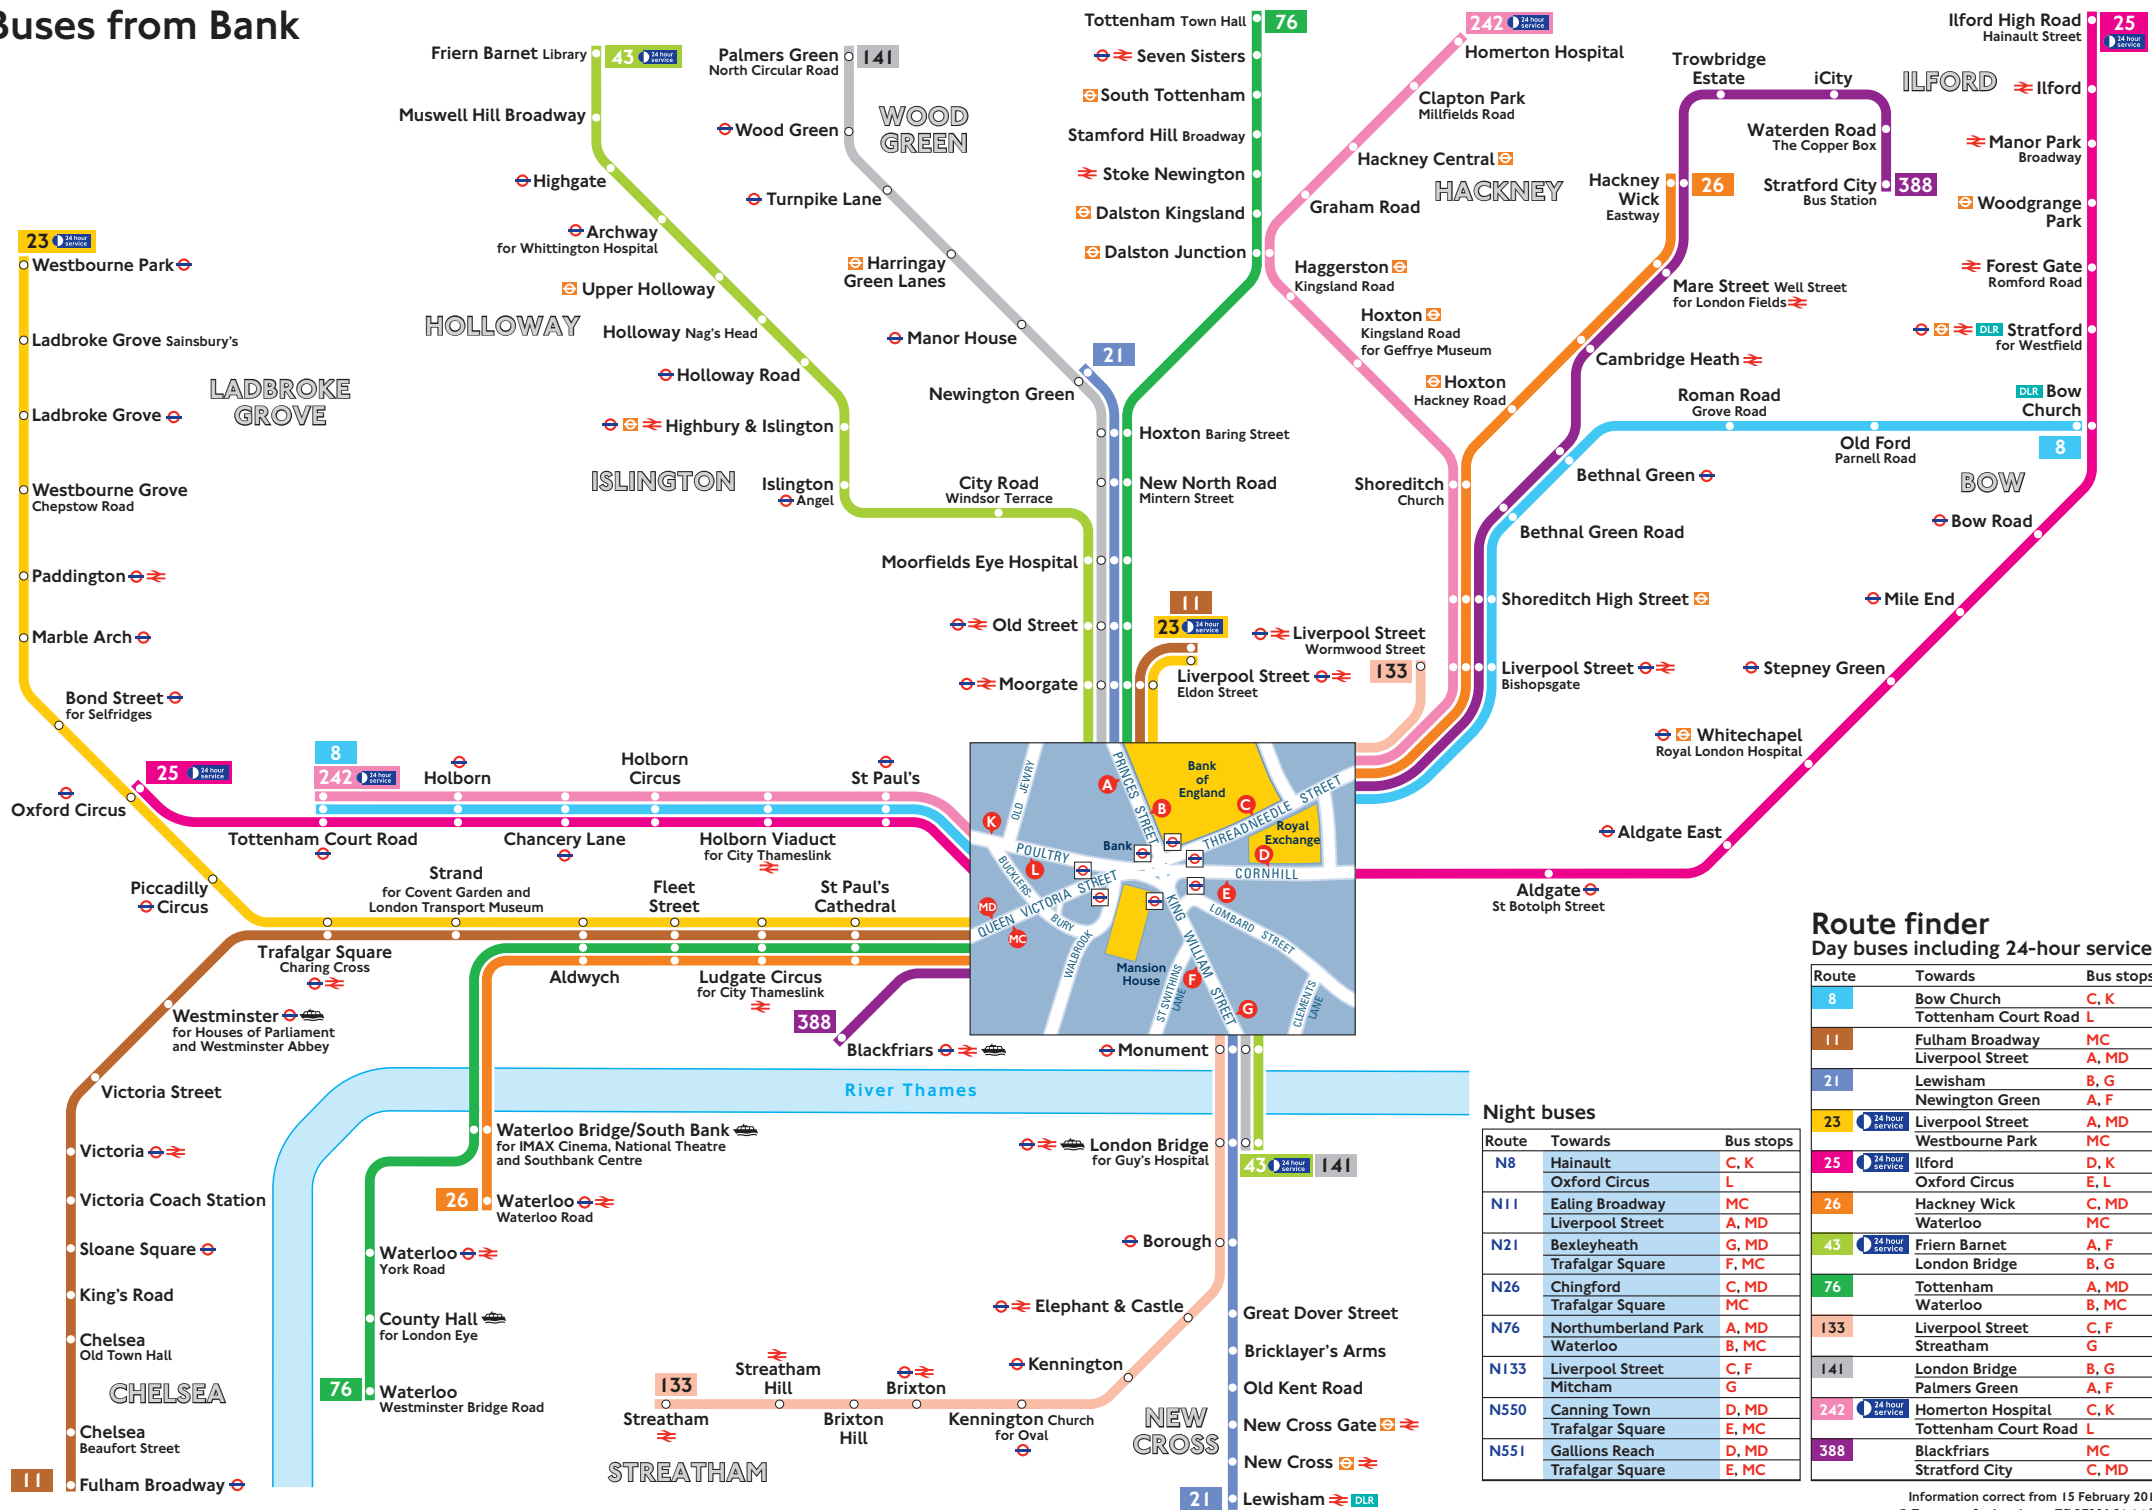

# Buses from Bank

## Route finder Day buses including 24-hour services

Route	Towards	Bus stops
8	Bow Church	C, K
	Tottenham Court Road	L
11	Fulham Broadway	MC
	Liverpool Street	A, MD
21	Lewisham	B, G
	Newington Green	A, F
23	Liverpool Street	A, MD
	Westbourne Park	MC
25	Ilford	D, K
	Oxford Circus	E, L
26	Hackney Wick	C, MD
	Waterloo	MC
N21	Bexleyheath	G, MD
	Trafalgar Square	F, MC
N26	Chingford	C, MD
	Trafalgar Square	MC
N76	Northumberland Park	A, MD
	Waterloo	B, MC
N133	Liverpool Street	C, F
	Mitcham	G
N550	Canning Town	D, MD
	Trafalgar Square	E, MC
N551	Gallions Reach	D, MD
	Trafalgar Square	E, MC
388	Blackfriars	MC
	Stratford City	C, MD

## Night buses

Route	Towards	Bus stops
N8	Hainault	C, K
	Oxford Circus	L
N11	Ealing Broadway	MC
	Liverpool Street	A, MD
N21	Bexleyheath	G, MD
	Trafalgar Square	F, MC
N26	Chingford	C, MD
	Trafalgar Square	MC
N76	Northumberland Park	A, MD
	Waterloo	B, MC
N133	Liverpool Street	C, F
	Mitcham	G
N550	Canning Town	D, MD
	Trafalgar Square	E, MC
N551	Gallions Reach	D, MD
	Trafalgar Square	E, MC