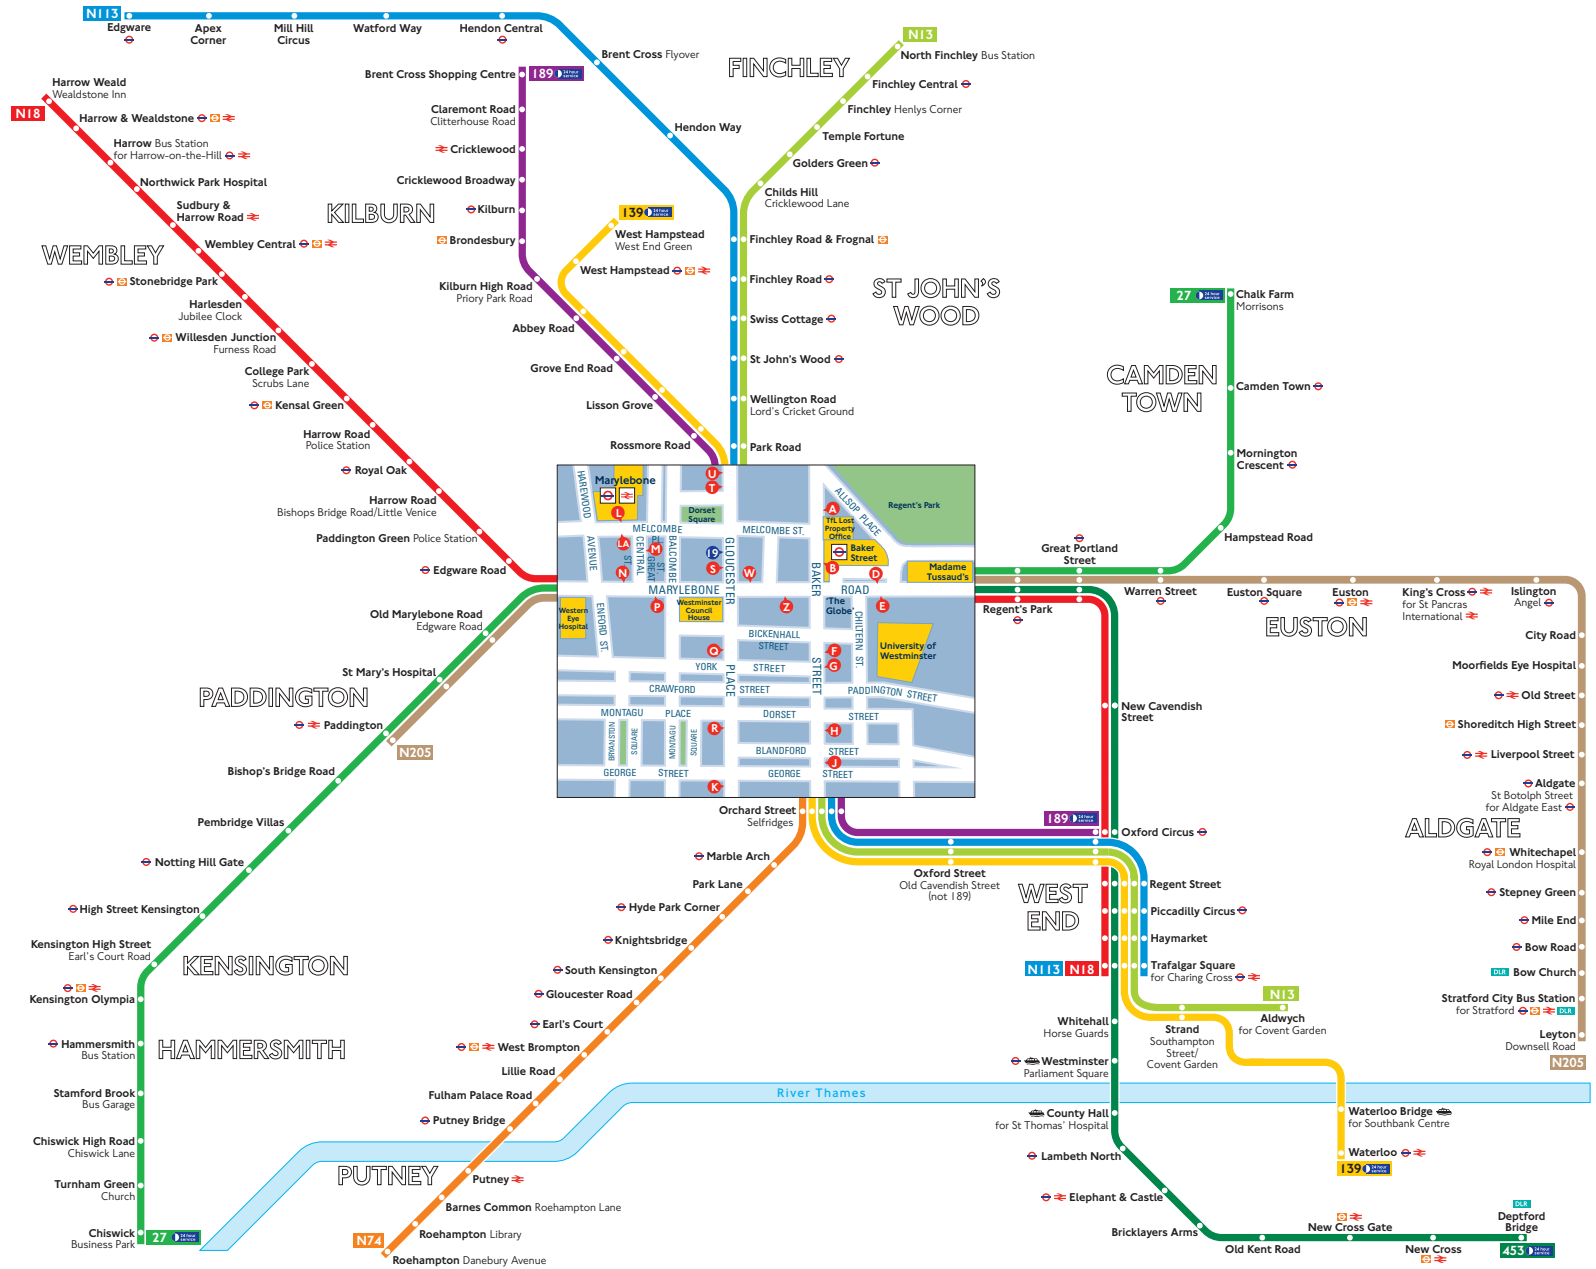

Night buses from Baker Street and Marylebone

Key

- Connections with London Underground
- Connections with London Overground
- Connections with National Rail
- Connections with Docklands Light Railway
- Connections with river boats

Red discs show the bus stop you need for your chosen bus service. The disc **A** appears on the top of the bus stop in the street (see map of town centre in centre of diagram). Blue disc **B** indicates a coach stop.

Route finder

Night buses including 24-hour services

Bus route	Towards	Bus stops
27	Chalk Farm Chiswick Business Park	D N W E P Z
139	Waterloo West Hampstead	B G J K O R T
189	Brent Cross Oxford Circus	K O R T B G J
453	Deptford	D M W
N13	Aldwych North Finchley	B G J K O R U
N18	Harrow Weald Trafalgar Square	E P Z D N W
N74	Roehampton	A F H
N113	Edgware Trafalgar Square	K O R U A F H
N205	Leyton Paddington	D L W E L Z