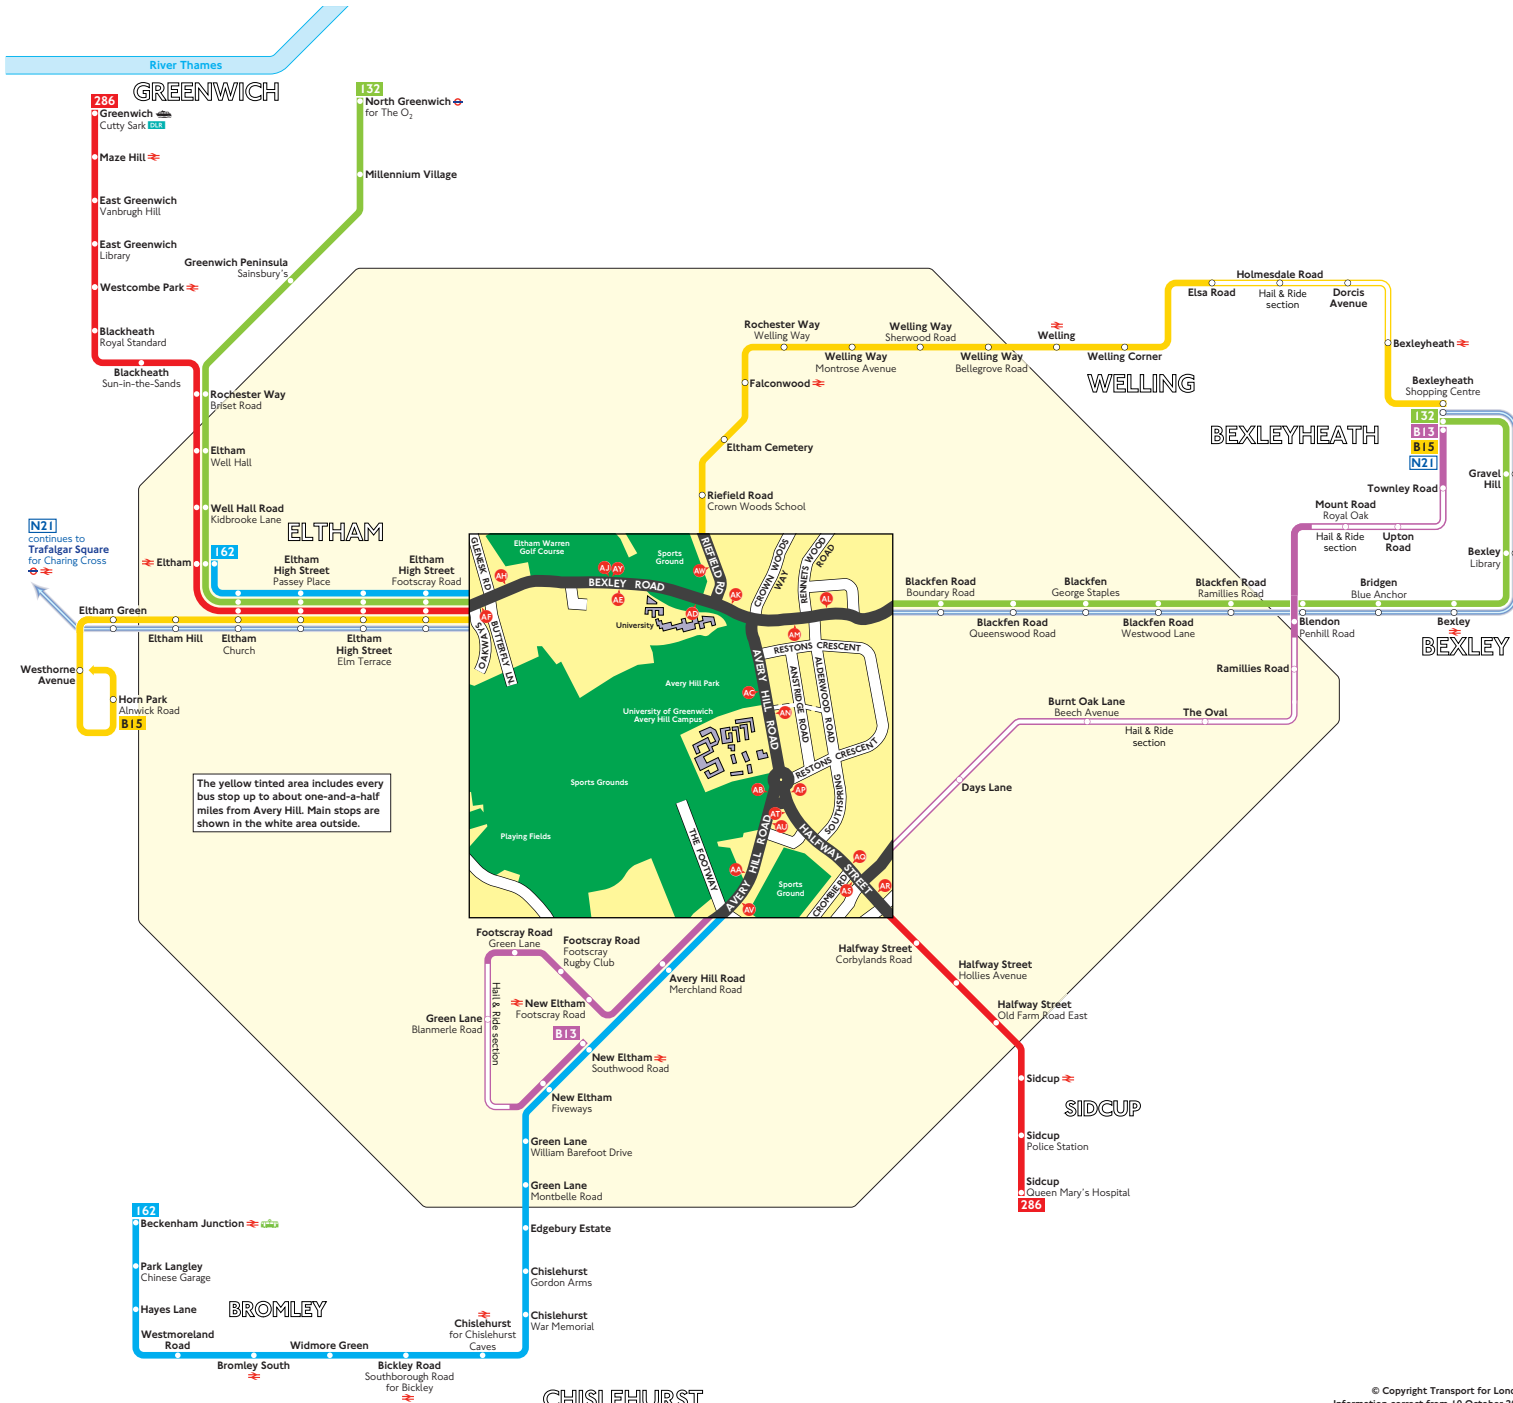

Buses from Avery Hill

Key

- 132 Day buses in black
- N21 Night buses in blue
- Connections with Underground
- Connections with National Rail
- DLR Connections with Docklands Light Railway
- Connections with river boats

Red discs show the bus stop you need for your chosen bus service. The disc appears on the top of the bus stop in the street (see map of town centre in centre of diagram).

Route finder

Day buses

Bus route	Towards	Bus stops
132	Bexleyheath	A1 A2 A3 A4
	North Greenwich	A5 A6 A7 A8
162	Beckenham Junction	A9 A10 A11 A12 A13 A14
	Eltham	A15 A16 A17 A18 A19 A20
286	Greenwich	A21 A22 A23 A24 A25 A26
	Sidcup	A27 A28 A29 A30 A31 A32
B13	Bexleyheath	A33 A34 A35 A36
	New Eltham	A37 A38 A39 A40
B15	Bexleyheath	A41 A42 A43
	Horn Park	A44 A45 A46

Night buses

Bus route	Towards	Bus stops
N21	Bexleyheath	A47 A48 A49 A50
	Trafalgar Square	A51 A52 A53 A54