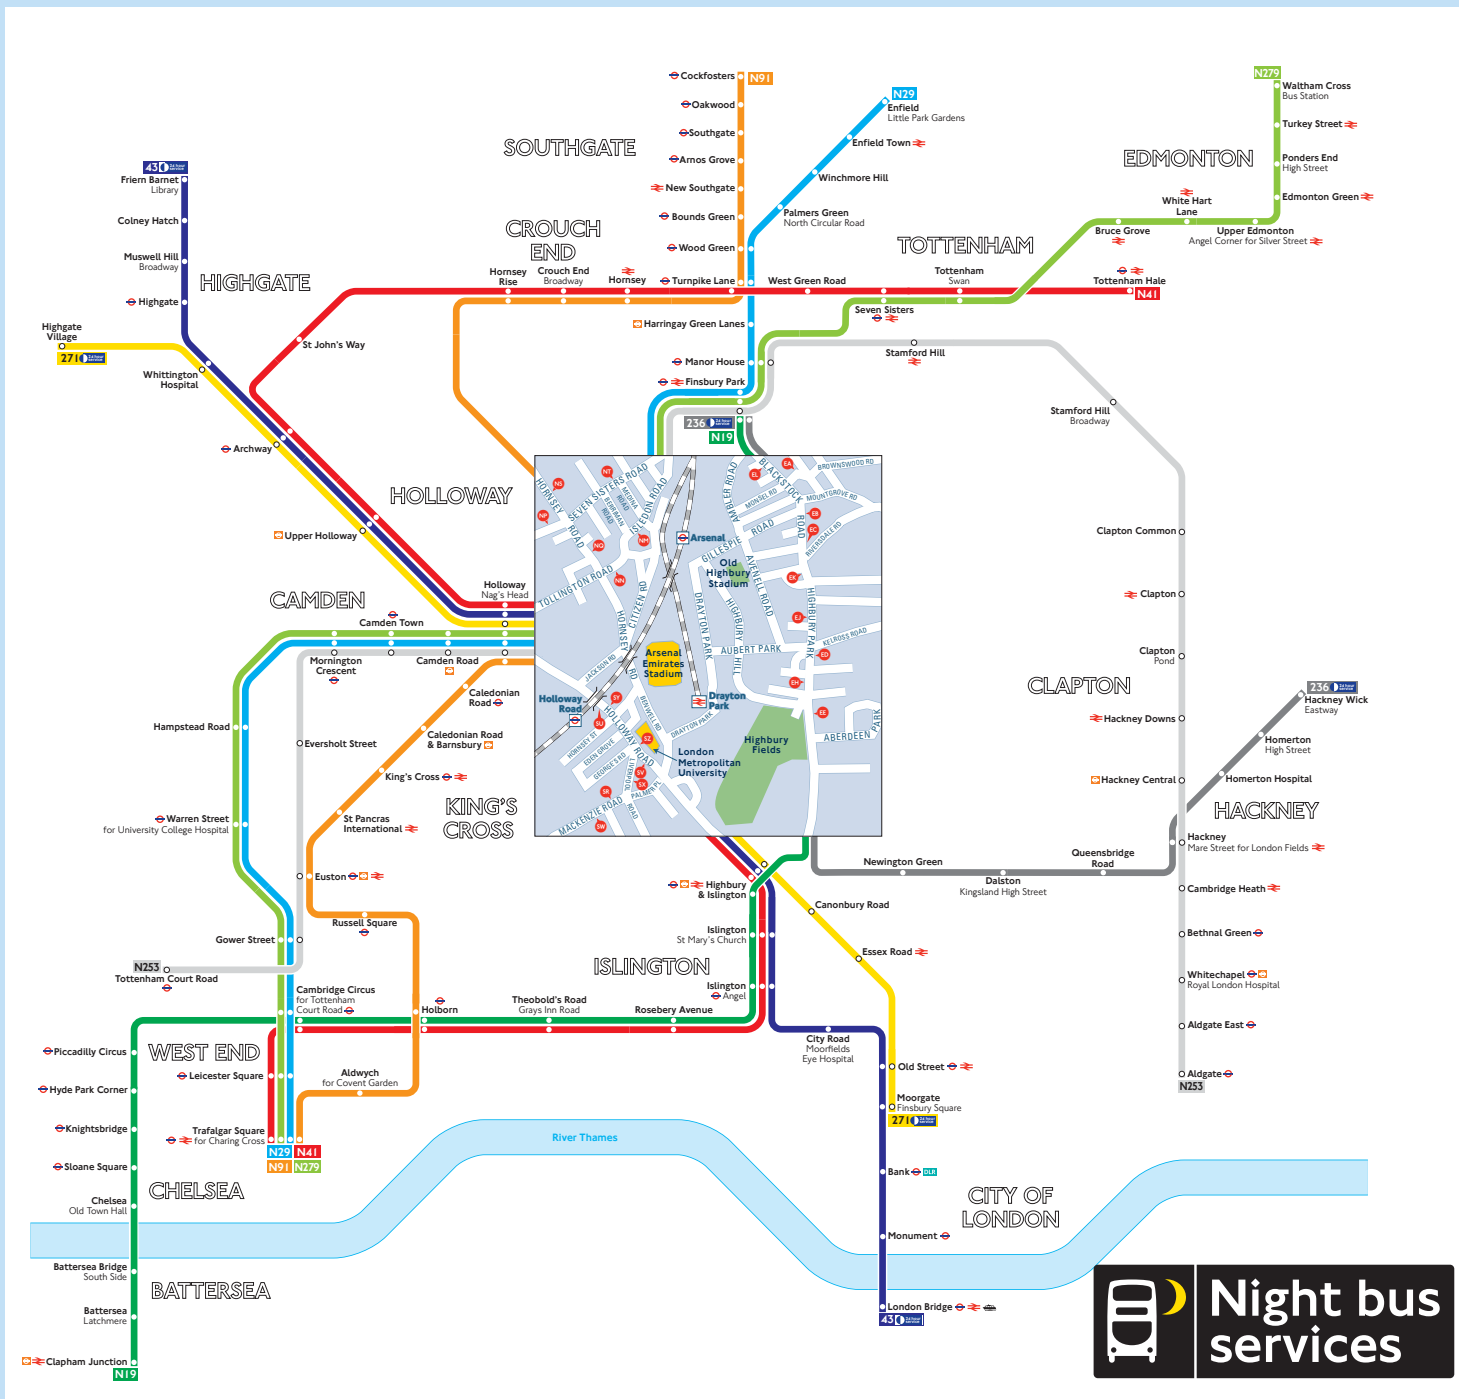

Night buses from Arsenal (Emirates Stadium)

Route finder

Night buses including 24-hour services

Bus route	Towards	Bus stops
43	Friern Barnet	SU SV
	London Bridge	SY SZ
236	Finsbury Park	EH EJ EK EL
	Hackney Wick	EB EC ED EE
271	Highgate	SU SV
	Moorgate	SY SZ
N19	Clapham Junction	EB EC ED EE
	Finsbury Park	EH EJ EK EL
N29	Enfield Town	NP NT
	Trafalgar Square	NM NN
N41	Tottenham Hale	SU SV
	Trafalgar Square	SY SZ
N91	Cockfosters	NP
	Trafalgar Square	NO NS
N253	Aldgate	NP NT
	Tottenham Court Road	NM NN
N279	Trafalgar Square	NM NN
	Waltham Cross	NP NT

Day buses

For day bus information, please see separate poster