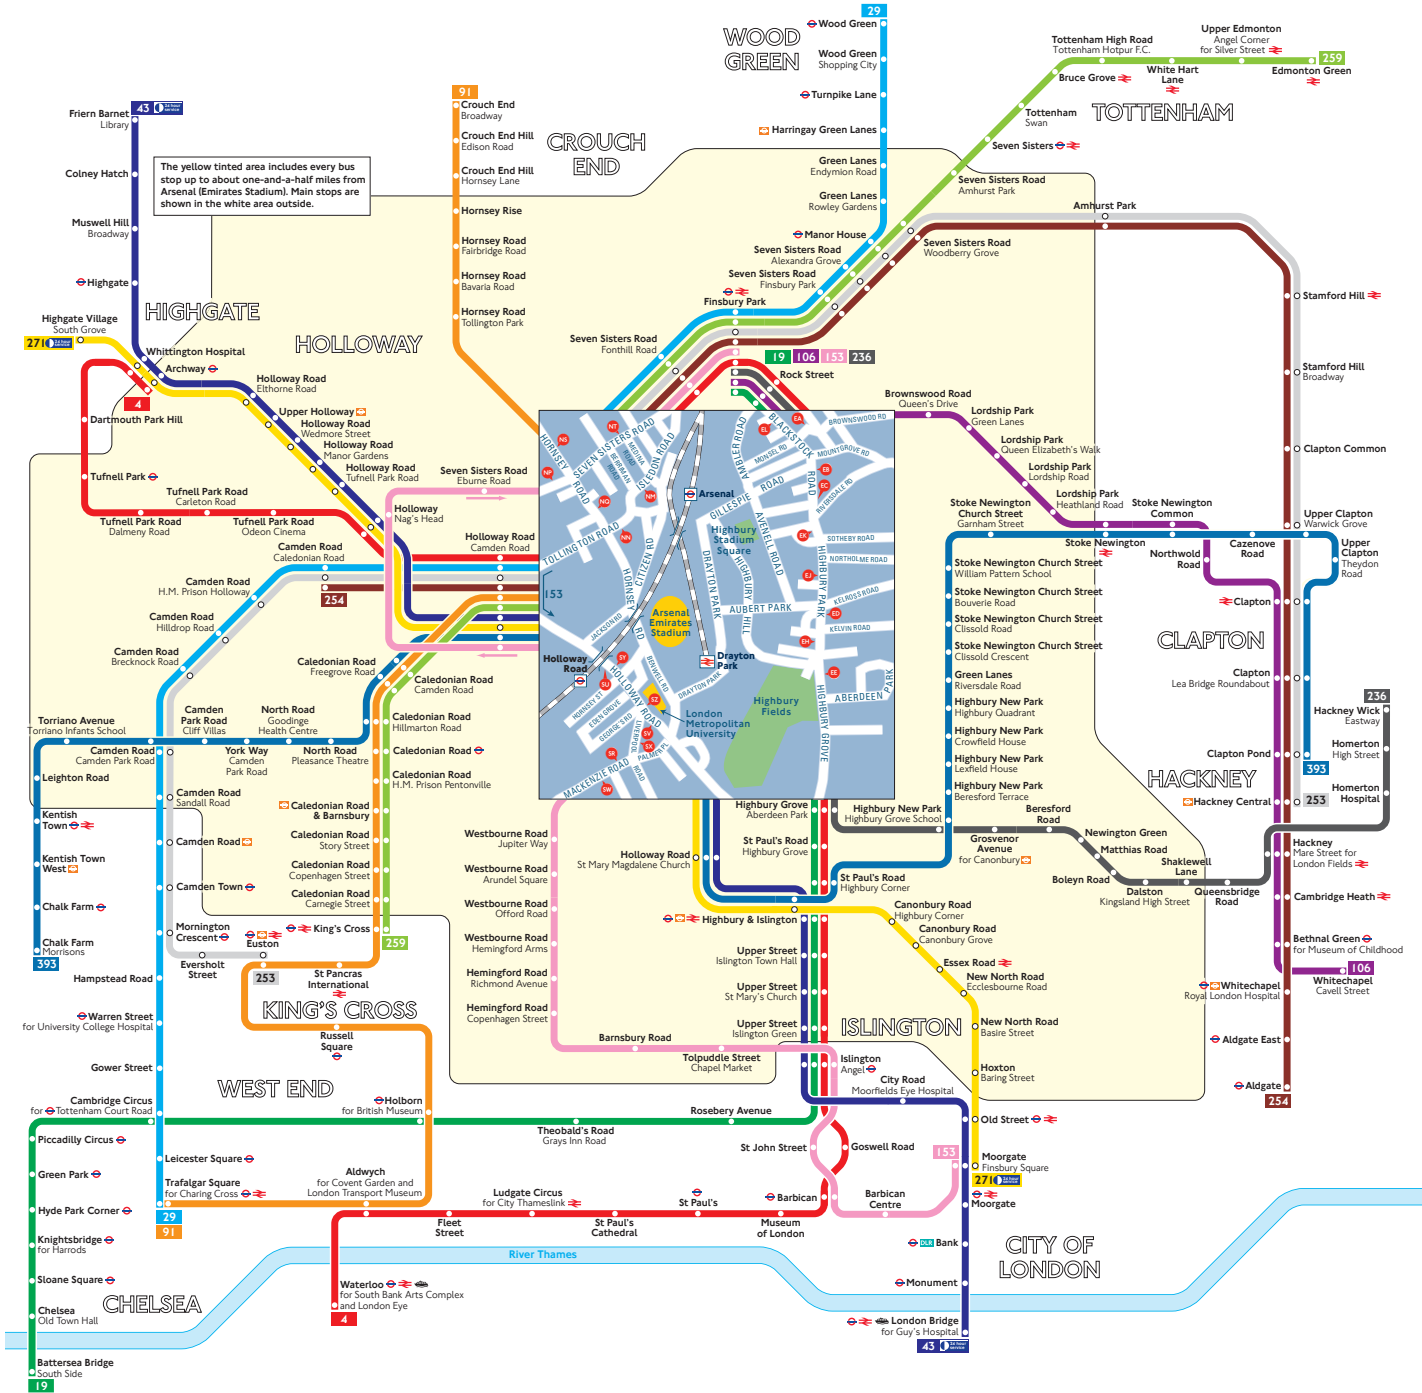

# Buses from Arsenal (Emirates Stadium)

## Route finder

### Day buses including 24-hour services

Bus route	Towards	Bus stops
<b>4</b>	Archway Waterloo	EH EJ EK EL NH NN EB EC ED EE EP NT
<b>19</b>	Battersea Bridge Finsbury Park	EB EC ED EE EP EH EJ EK EL
<b>29</b>	Trafalgar Square Wood Green	NH NN NP NT
<b>43</b>	Friern Barnet London Bridge	SU SV SY SZ
<b>91</b>	Crouch End Trafalgar Square	NP NO NS
<b>106</b>	Finsbury Park Whitechapel	EL EA
<b>153</b>	Finsbury Park Moorgate	NH NT ER EU EV NM NN SW SX SY
<b>236</b>	Finsbury Park Hackney Wick	EH EJ EK EL EB EC ED EE
<b>253</b>	Euston Hackney Central	NH NN NP NT
<b>254</b>	Aldgate Holloway	NP NT NM NN
<b>259</b>	Edmonton Green King's Cross	NP NT NM NN
<b>271</b>	Highgate Moorgate	SU SV SY SZ
<b>393</b>	Chalk Farm Clapton Pond	SU SV SY SZ

## Night buses

For night bus information, please see separate poster