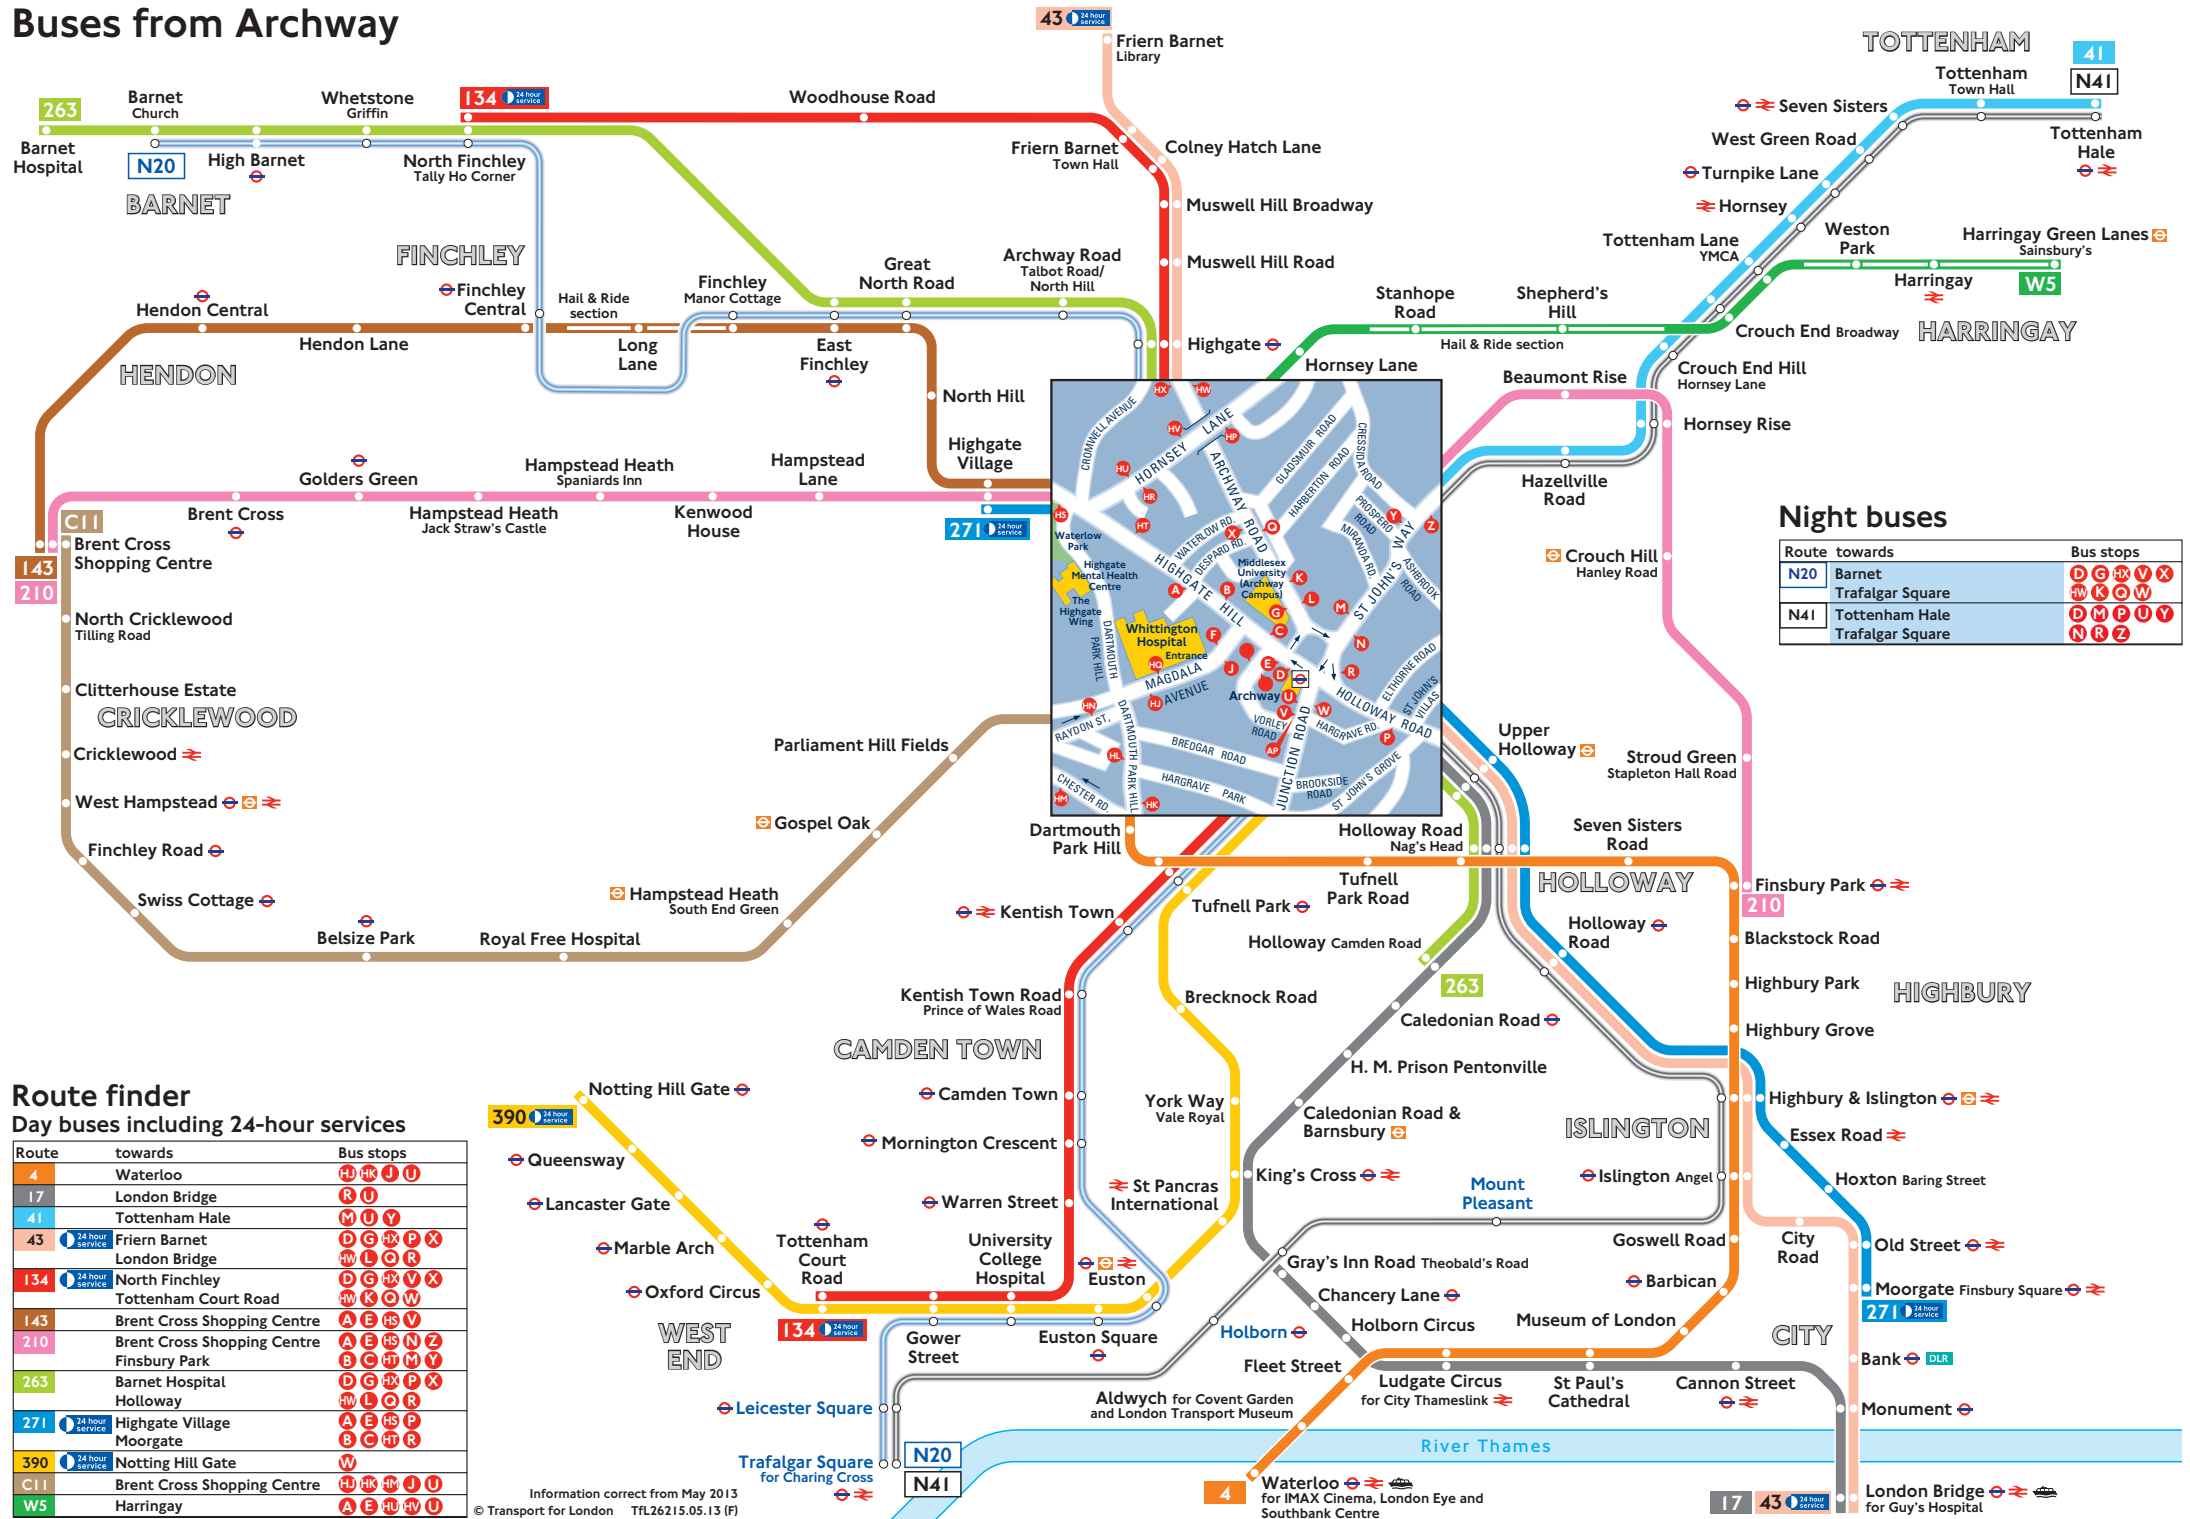

Buses from Archway

Route finder

Day buses including 24-hour services

Route	towards	Bus stops
4	Waterloo	HU HK J U
17	London Bridge	R U
41	Tottenham Hale	M U Y
43	Friern Barnet London Bridge	D G H J U X HW L G R
134	North Finchley Tottenham Court Road	D G H J U X HW K O W
143	Brent Cross Shopping Centre	A E H V
210	Brent Cross Shopping Centre Finsbury Park	A E H S N Z B C H T M Y
263	Barnet Hospital Holloway	D G H J U X HW L G R
271	Highgate Village Moorgate	A E H S P B C H T R
390	Notting Hill Gate	W
C11	Brent Cross Shopping Centre	HU HK J U
W5	Harringay	A E HU HV U

Information correct from May 2013

© Transport for London TFL26215.05.13 (F)