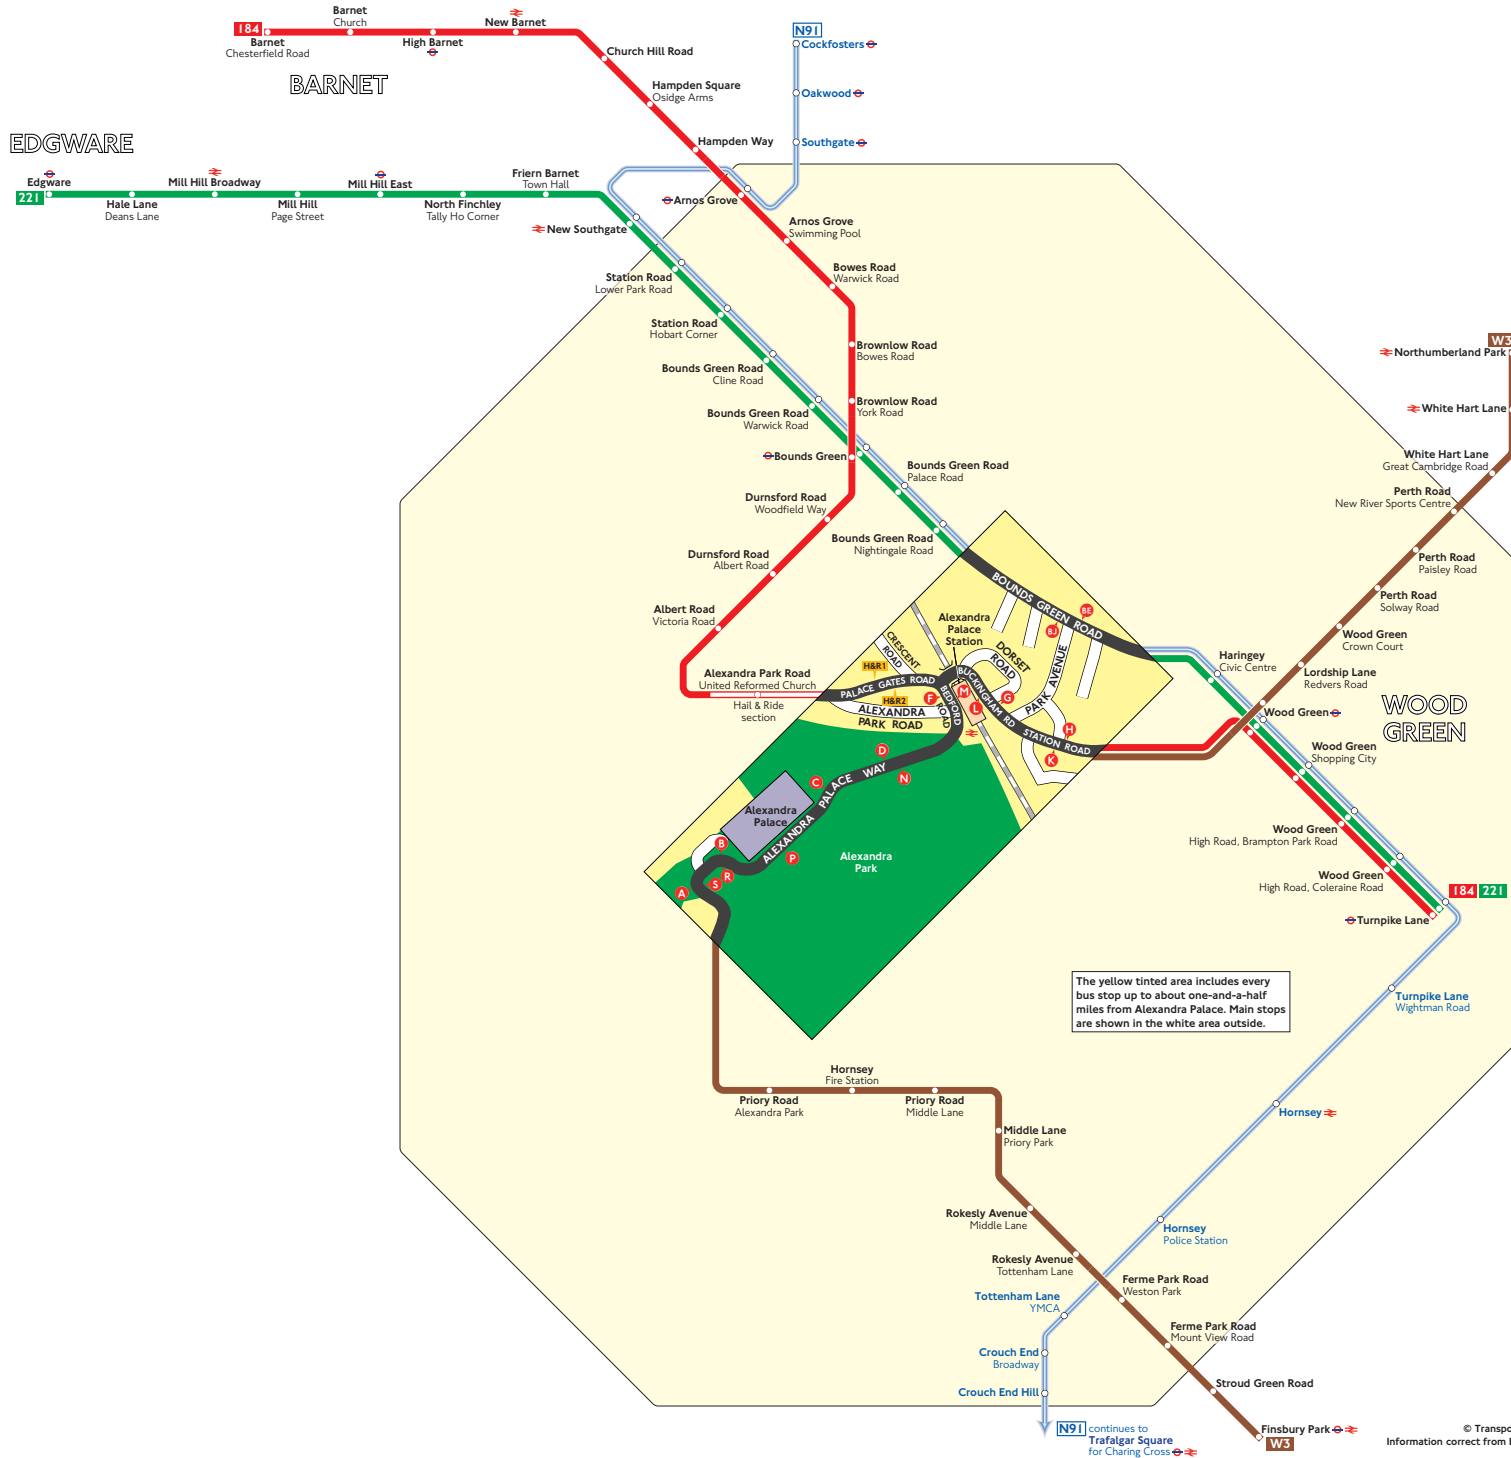

Buses from Alexandra Palace

Key

- Connections with Underground
- Connections with National Rail

Route 184 operates as Hail & Ride on the sections of roads marked **H&R1** and **H&R2** on the map. Buses stop at any safe point along the road. There are no bus stops at these locations, but please indicate clearly to the driver when you wish to board or alight.

Red discs show the bus stop you need for your chosen bus service. The disc **A** appears on the top of the bus stop in the street (see map of town centre in centre of diagram).

Route finder

Day buses

Bus route	Towards	Bus stops
184	Barnet	H&R2 K L
	Turnpike Lane	H&R1 G H
221	Edgware	D J
	Turnpike Lane	BE
W3	Finsbury Park	K L M N P R S
	Northumberland Park	A B C D E G H

Night buses

Bus route	Towards	Bus stops
N91	Cockfosters	BJ
	Trafalgar Square	BE

Special note:
 Buses between Alexandra Palace and Alexandra Palace Station and Wood Green serve stops **B** and **C** outside Alexandra Palace.
 Buses between Alexandra Palace Station and Alexandra Palace serve stops **L** and **M** outside the station.