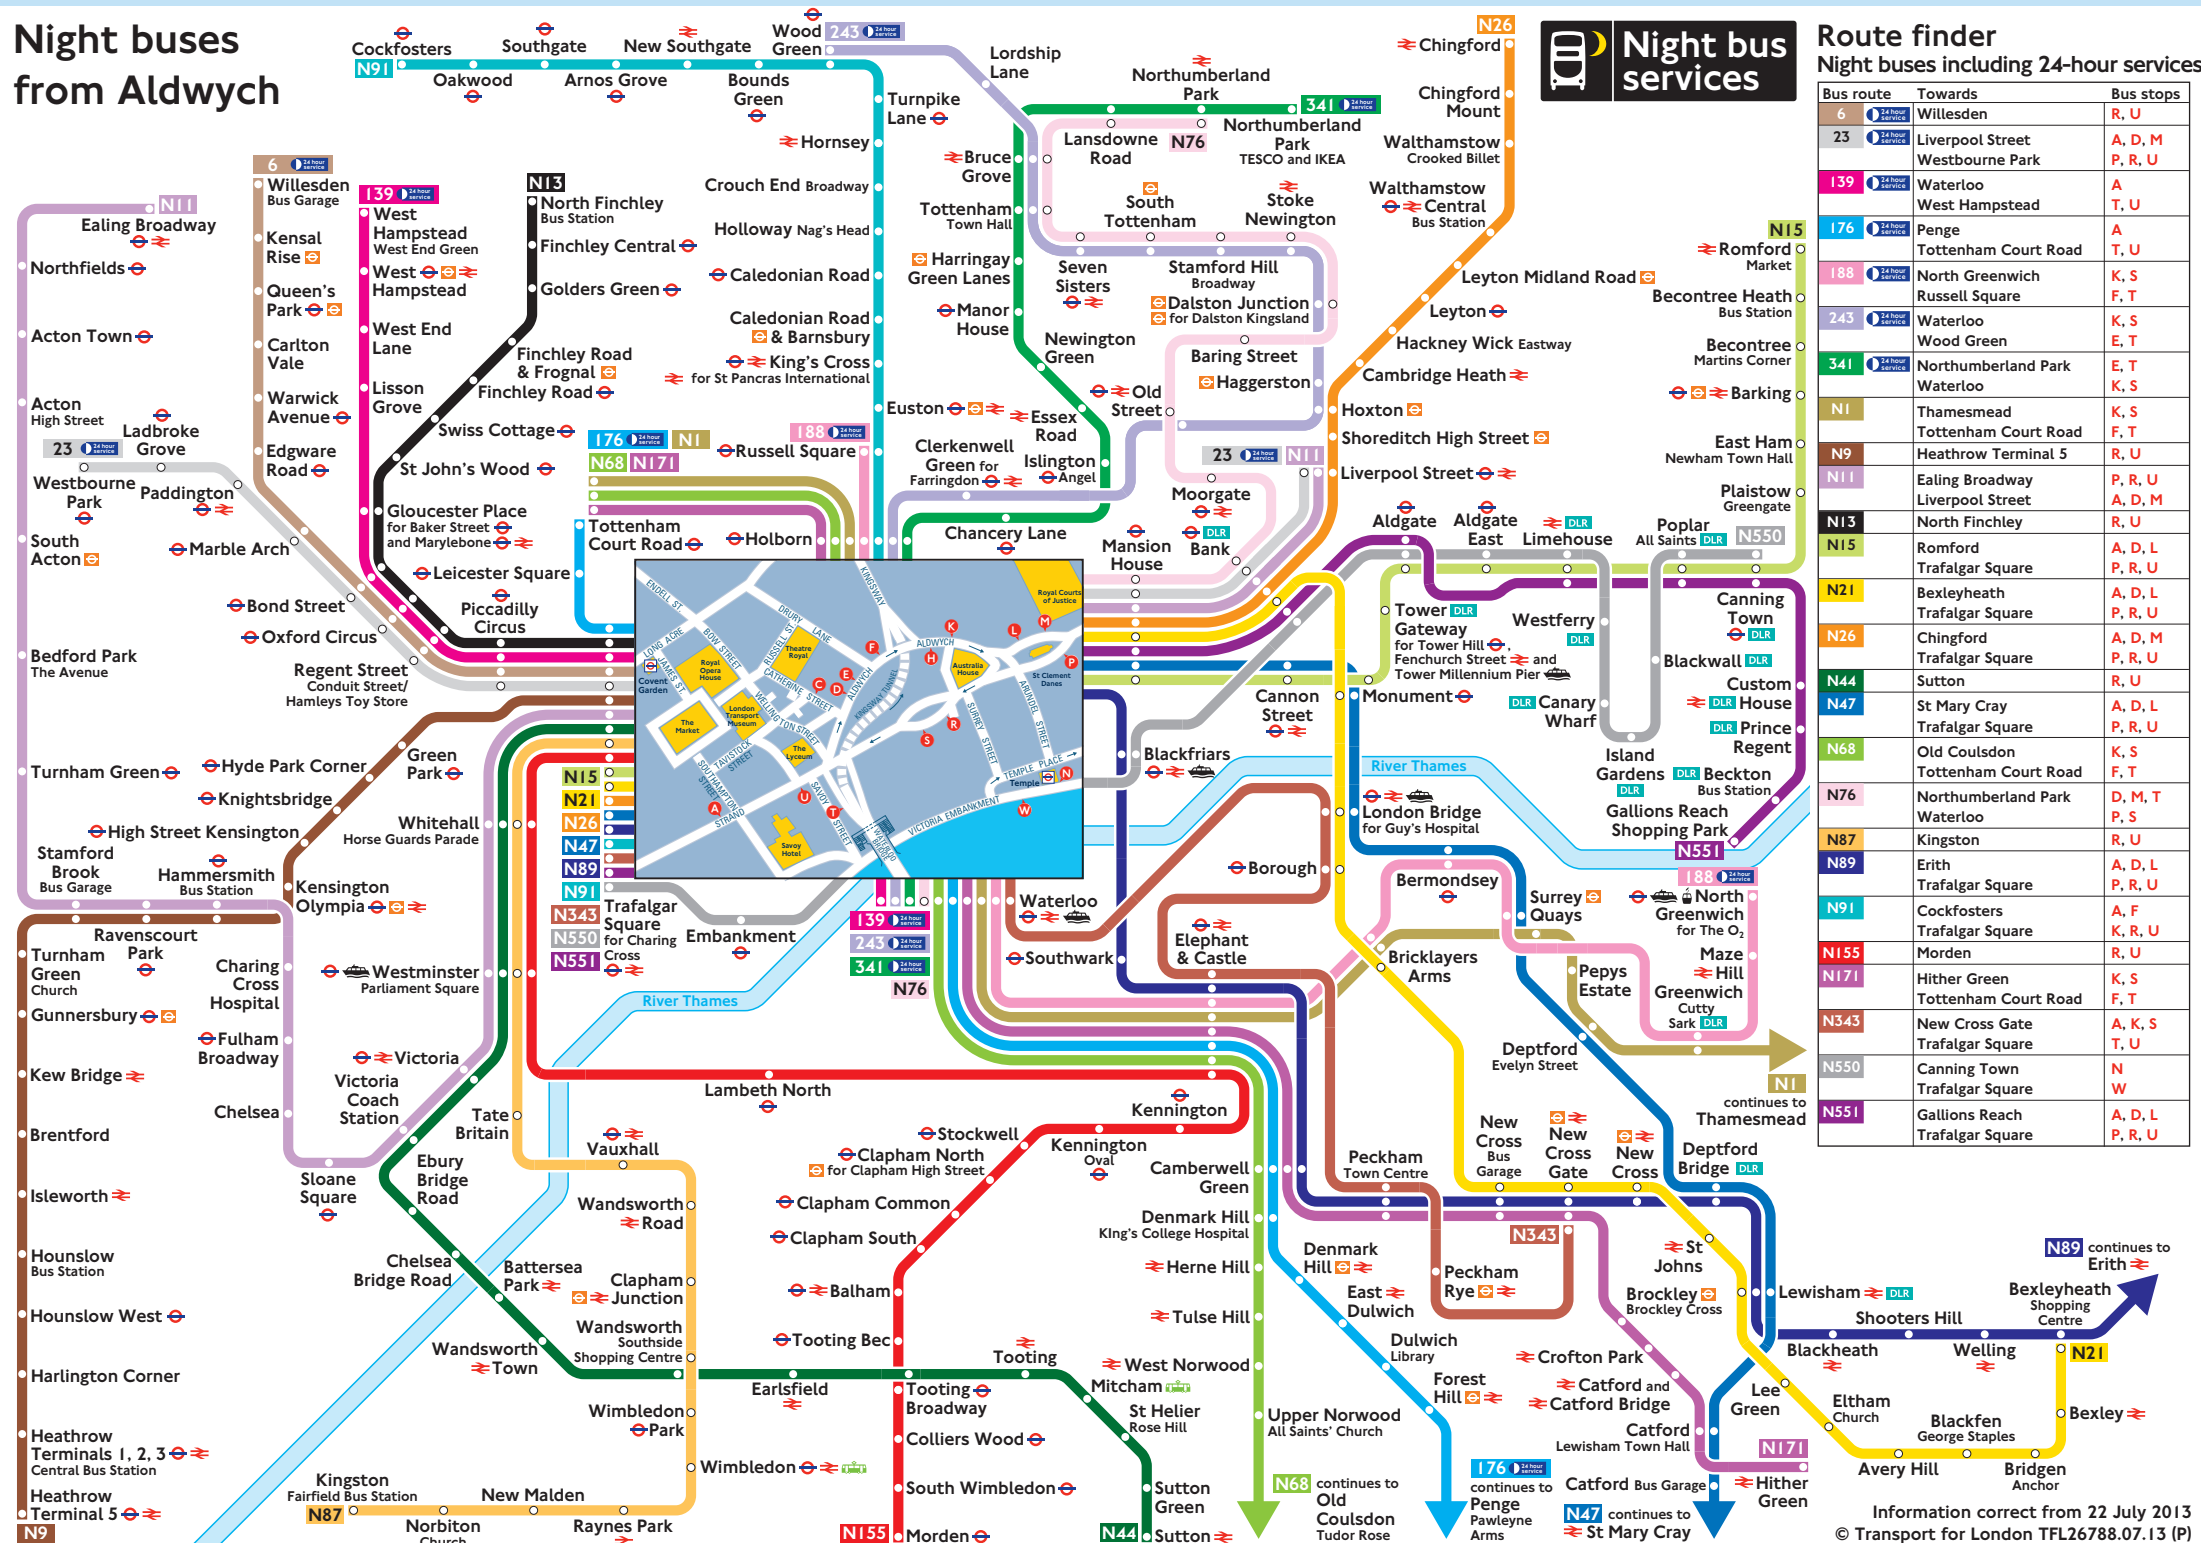

Night buses from Aldwych

Route finder

Night buses including 24-hour services

Bus route	Towards	Bus stops
6	Willesden	R, U
23	Liverpool Street Westbourne Park	A, D, M P, R, U
139	Waterloo West Hampstead	A T, U
176	Penge Tottenham Court Road	A T, U
188	North Greenwich Russell Square	K, S F, T
243	Waterloo Wood Green	K, S E, T
341	Northumberland Park Waterloo	E, T K, S
N1	Thamesmead Tottenham Court Road	K, S F, T
N9	Heathrow Terminal 5	R, U
N11	Ealing Broadway Liverpool Street	P, R, U A, D, M
N13	North Finchley	R, U
N15	Romford Trafalgar Square	A, D, L P, R, U
N21	Bexleyheath Trafalgar Square	A, D, L P, R, U
N26	Chingford Trafalgar Square	A, D, M P, R, U
N44	Sutton	R, U
N47	St Mary Cray Trafalgar Square	A, D, L P, R, U
N68	Old Coulsdon Tottenham Court Road	K, S F, T
N76	Northumberland Park Waterloo	D, M, T P, S
N87	Kingston	R, U
N89	Erith Trafalgar Square	A, D, L P, R, U
N91	Cockfosters Trafalgar Square	A, F K, R, U
N155	Morden	R, U
N171	Hither Green Tottenham Court Road	K, S F, T
N343	New Cross Gate Trafalgar Square	A, K, S T, U
N550	Canning Town Trafalgar Square	N W
N551	Gallions Reach Trafalgar Square	A, D, L P, R, U