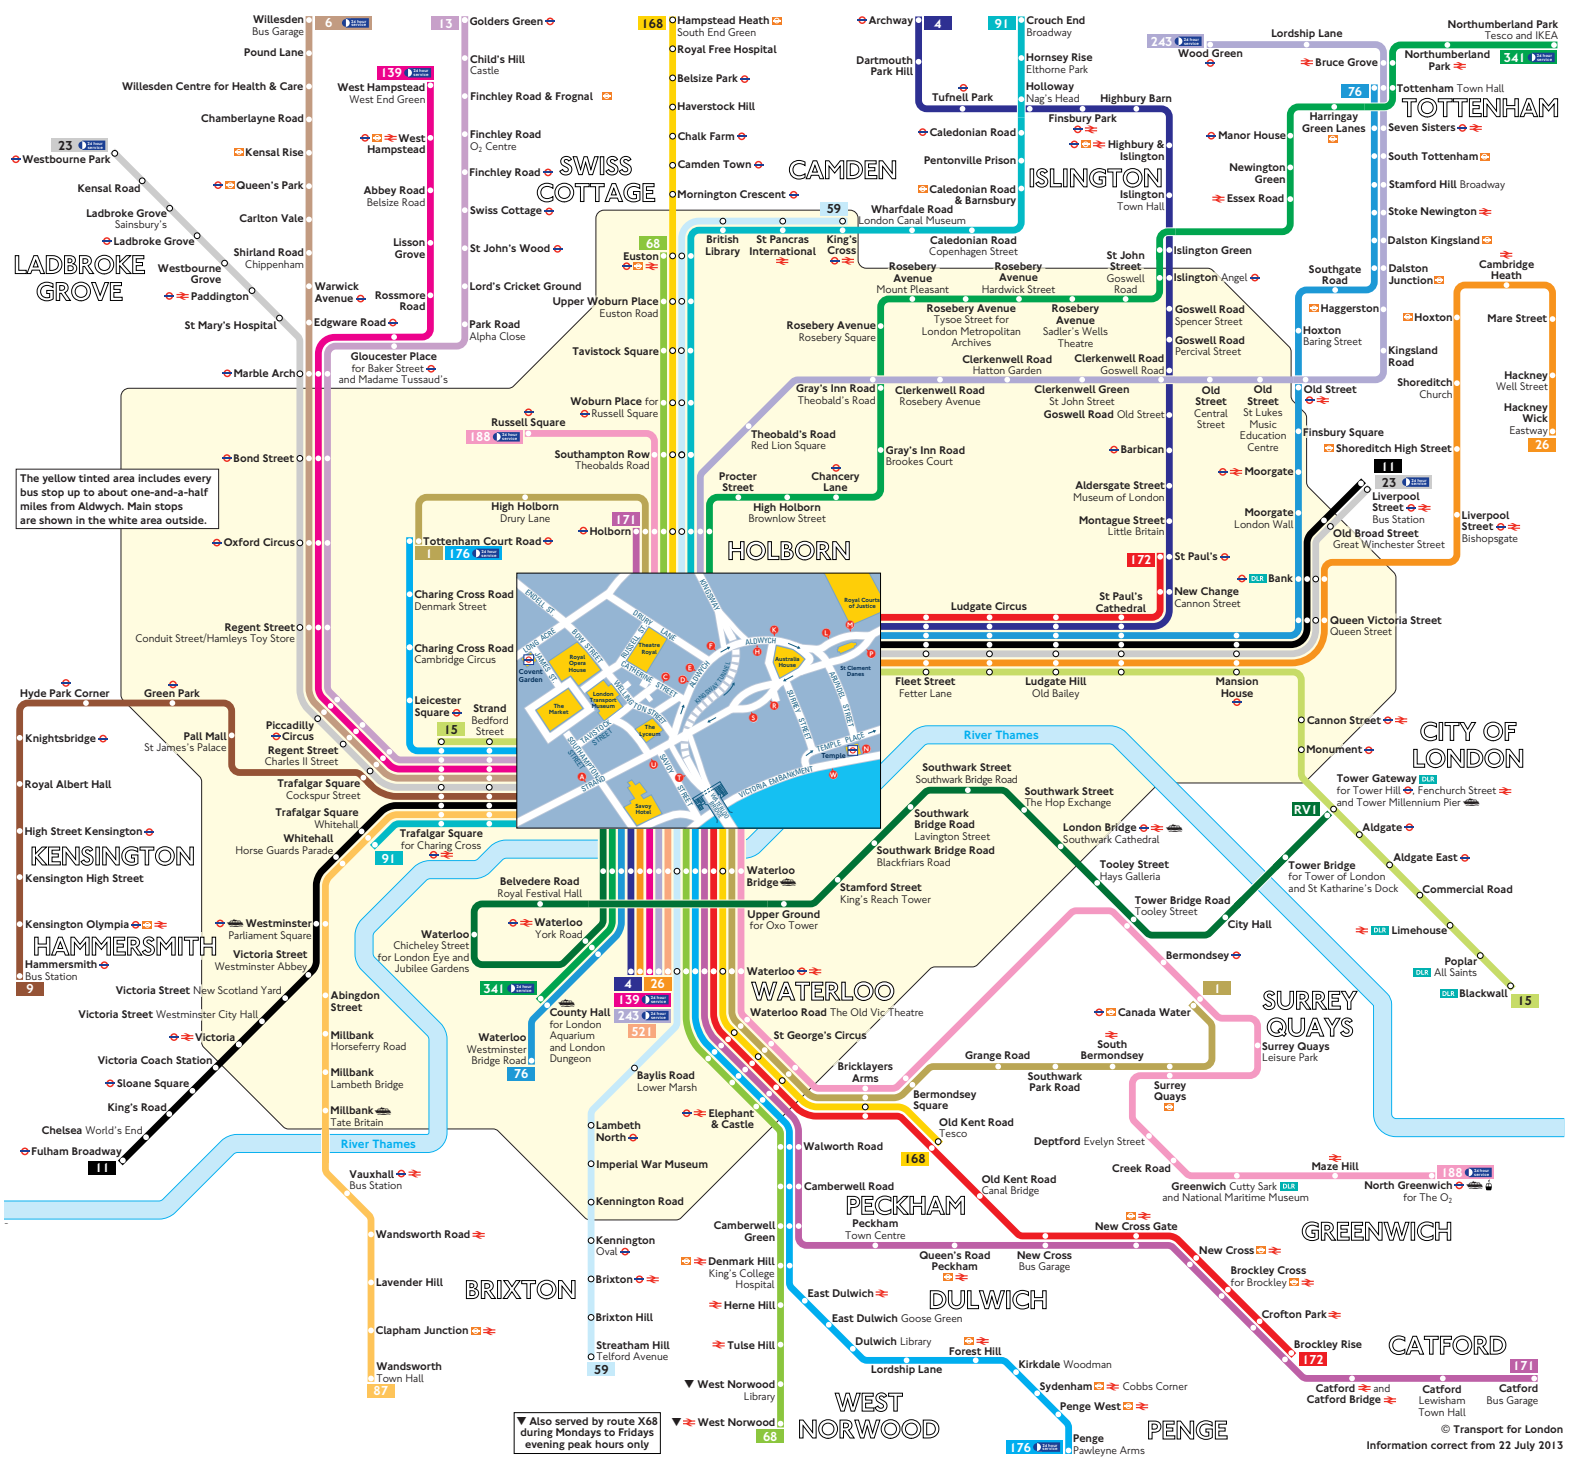

Buses from Aldwych

Key

- Connections with London Underground
- Connections with London Overground
- Connections with National Rail
- Connections with Docklands Light Railway
- Connections with river boats
- Connections with Tramlink
- Connections with Emirates Air Line
- Mondays to Fridays only
- Mondays to Fridays evening peak hours only

A Red discs show the bus stop you need for your chosen bus service. The disc appears on the top of the bus stop in the street (see map of town centre in centre of diagram).

Route Finder

Day buses including 24-hour services

Bus route	Towards	Bus stops
1	Canada Water	
	Tottenham Court Road	
4	Archway	
	Waterloo	
6	Willesden	
9	Hammersmith	
11	Fulham Broadway	
	Liverpool Street	
13	Golders Green	
15	Blackwall	
	Trafalgar Square	
	Liverpool Street	
23	Westbourne Park	
26	Hackney Wick	
	Waterloo	
59	King's Cross	
	Streatham Hill	
68	Euston	
	West Norwood	
76	Tottenham	
	Waterloo	
87	Wandsworth	
91	Crouch End Broadway	
	Trafalgar Square	
139	Waterloo	
	West Hampstead	
168	Hampstead Heath	
	Old Kent Road Tesco	
171	Catford	
	Holborn	
172	Brockley Rise	
	St Paul's	
176	Penge	
	Tottenham Court Road	
188	North Greenwich	
	Russell Square	
243	Waterloo	
	Wood Green	
341	County Hall	
	Northumberland Park	
521	Waterloo	
RV1	Tower Gateway	
X68	West Croydon Limited Stop	

Night buses
For night bus information, please see separate poster