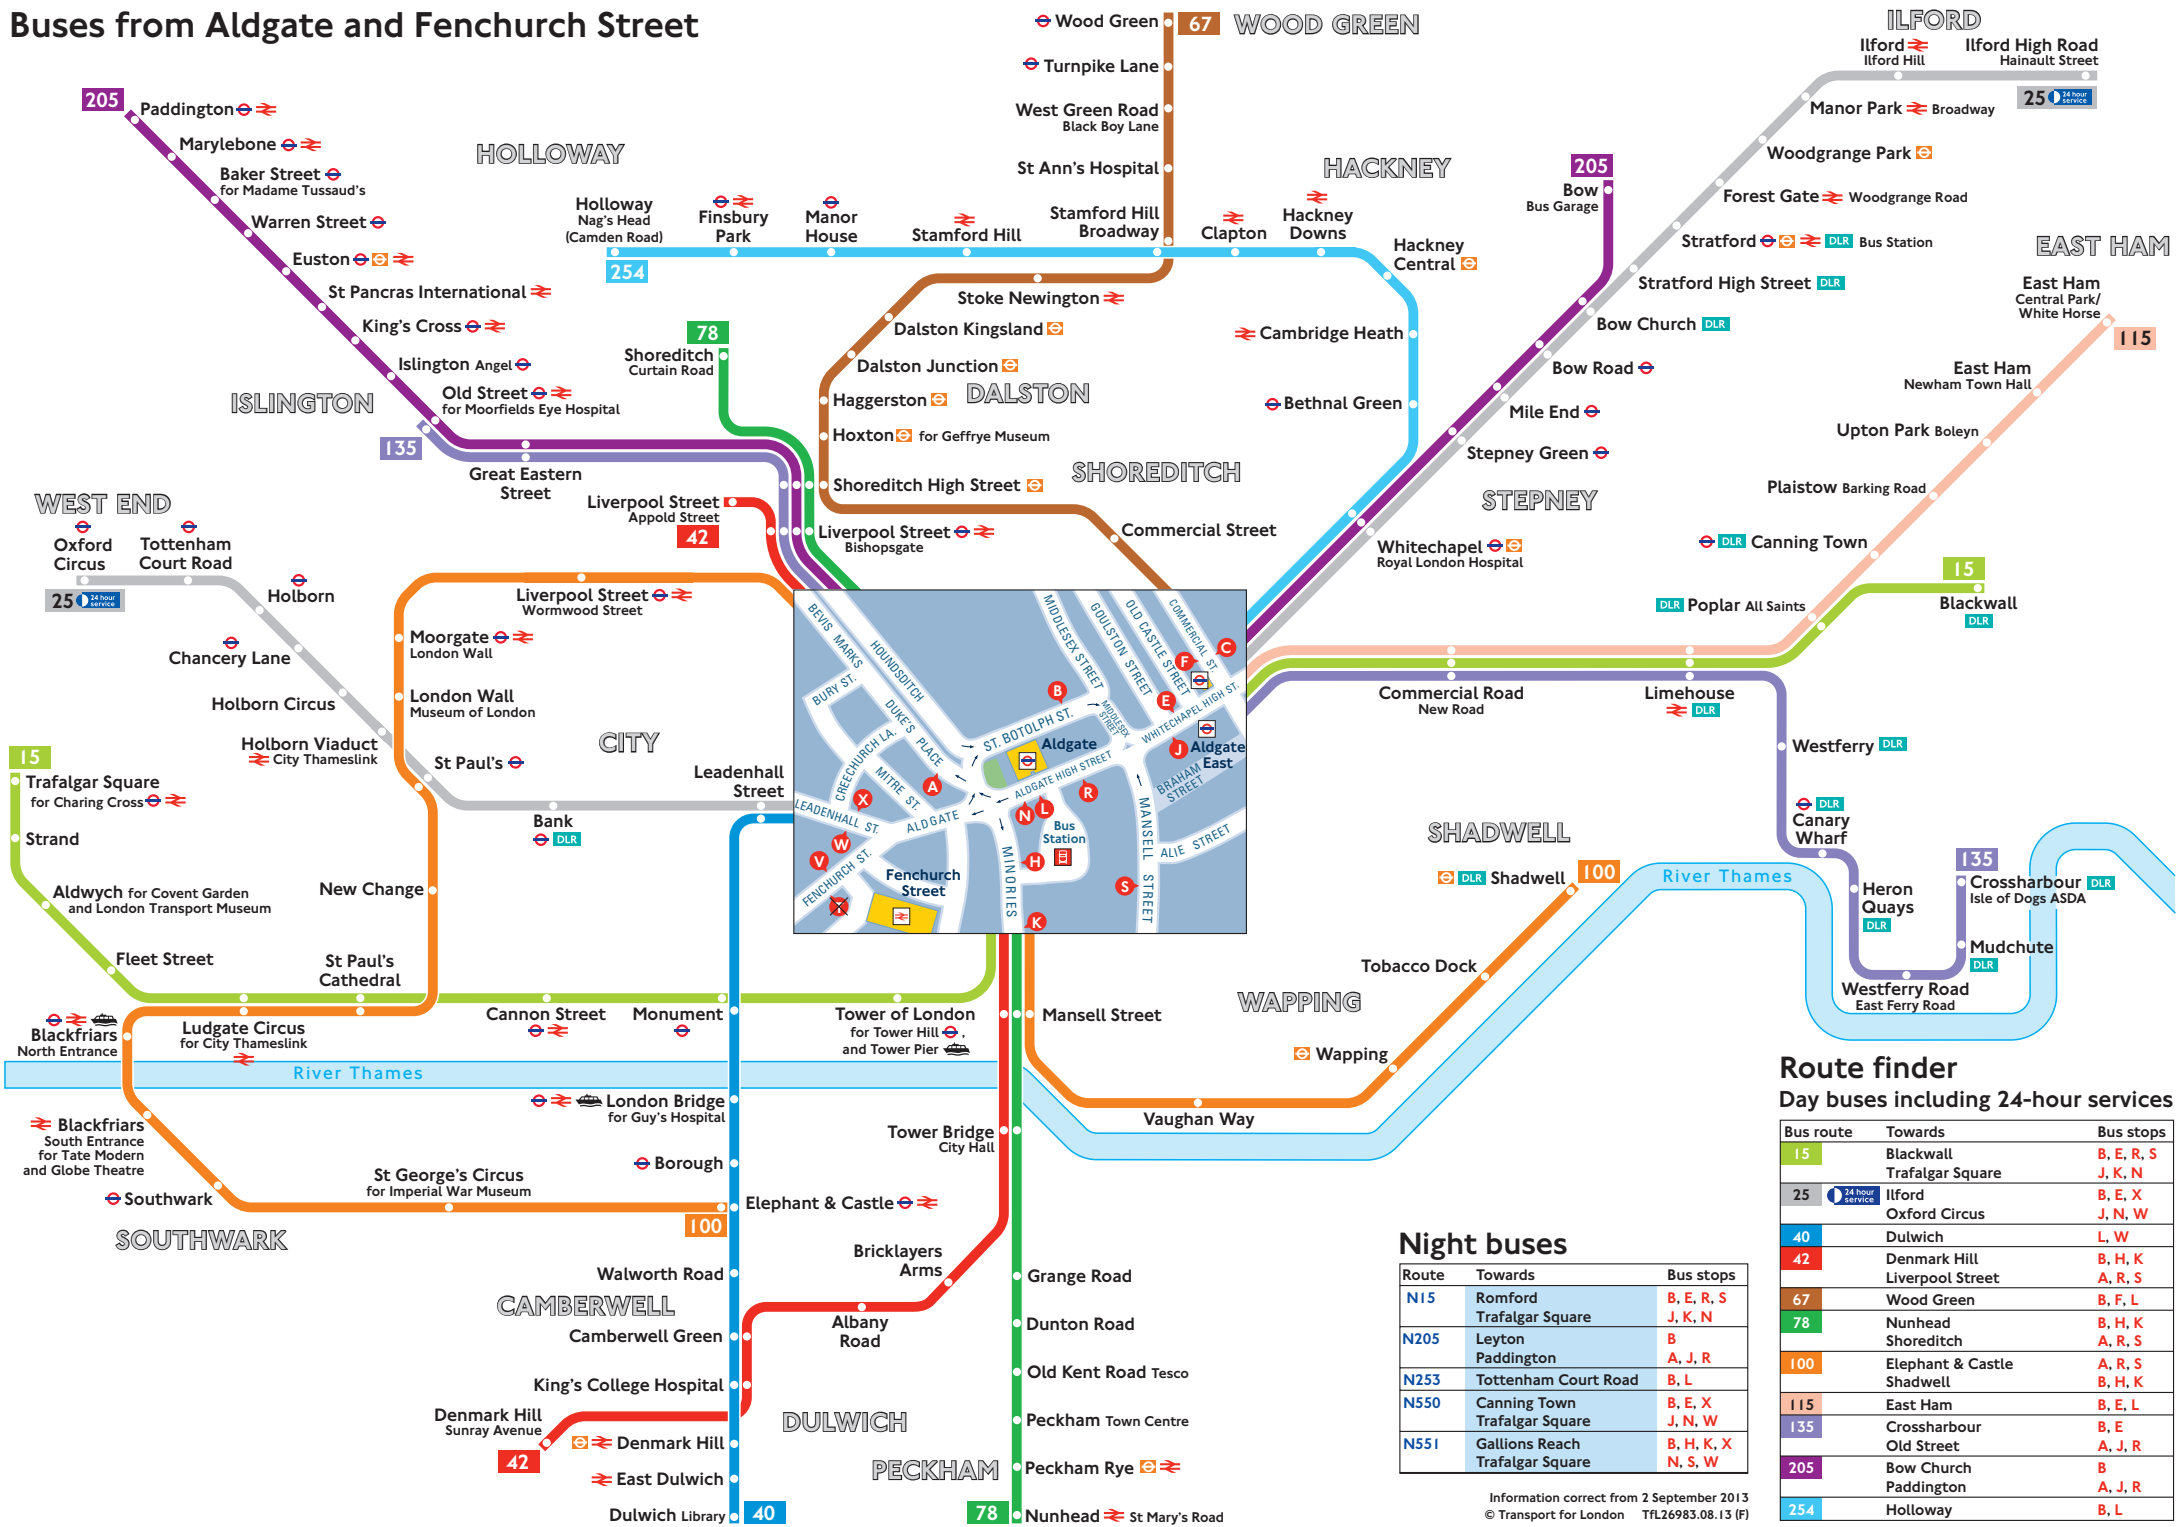

Buses from Aldgate and Fenchurch Street

Route finder

Day buses including 24-hour services

Bus route	Towards	Bus stops
15	Blackwall	B, E, R, S
	Trafalgar Square	J, K, N
25	Ilford	B, E, X
	Oxford Circus	J, N, W
40	Dulwich	L, W
42	Denmark Hill	B, H, K
	Liverpool Street	A, R, S
67	Wood Green	B, F, L
78	Nunhead	B, H, K
	Shoreditch	A, R, S
100	Elephant & Castle	A, R, S
	Shadwell	B, H, K
115	East Ham	B, E, L
135	Crossharbour	B, E
	Old Street	A, J, R
205	Bow Church	B
	Paddington	A, J, R
254	Holloway	B, L

Night buses

Route	Towards	Bus stops
N15	Romford	B, E, R, S
	Trafalgar Square	J, K, N
N205	Leyton	B
	Paddington	A, J, R
N253	Tottenham Court Road	B, L
N550	Canning Town	B, E, X
	Trafalgar Square	J, N, W
N551	Gallions Reach	B, H, K, X
	Trafalgar Square	N, S, W

Information correct from 2 September 2013
 © Transport for London TFL26983.08.13 (F)