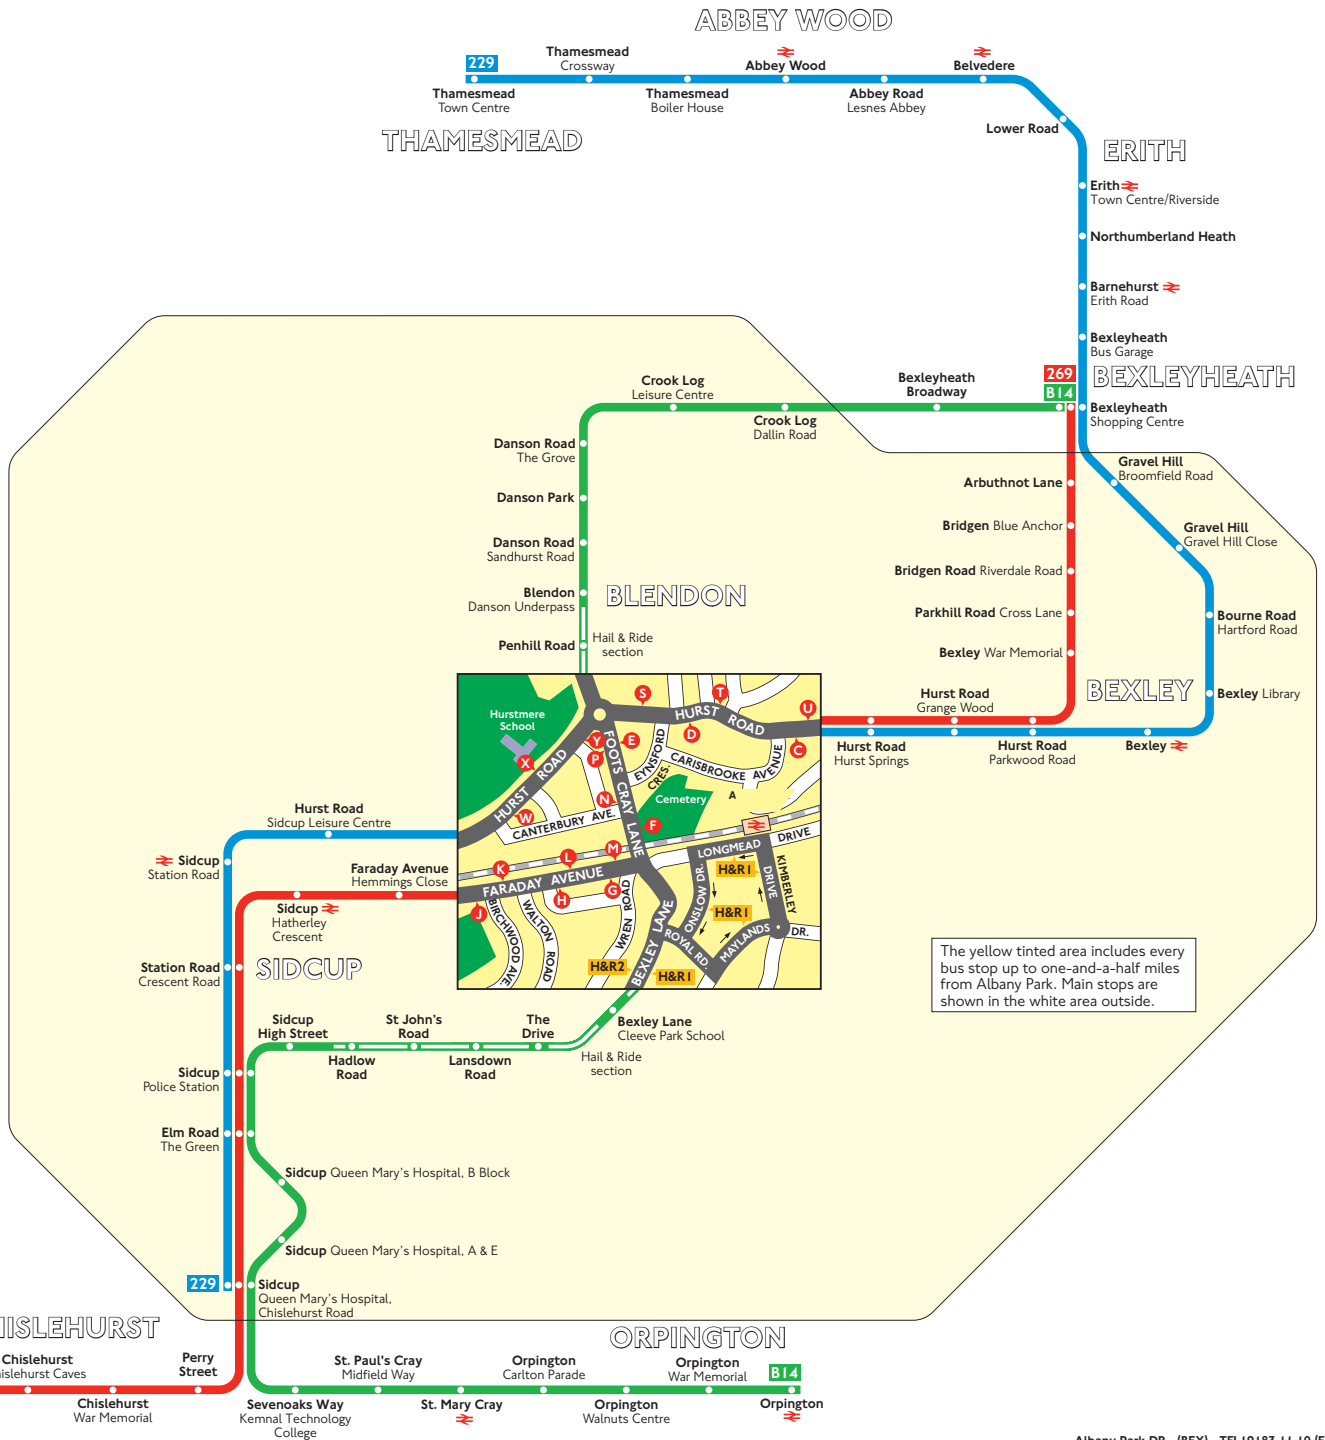

Buses from Albany Park

Key

- Connections with National Rail
- Mondays to Saturdays, and Sunday shopping hours

Red discs show the bus stop you need for your chosen bus service. The disc **A** appears on the top of the bus stop in the street (see map of town centre in centre of diagram).

H&R Route B14 operates as hail and ride on the sections of roads marked **H&R** on the map. Buses stop at any safe point along the road. Please indicate clearly to the driver when you wish to board or alight.

Route finder

Bus route	Towards	Bus stops
229	Sidcup	C D W Y
	Thamesmead	S T U X
269	Bexleyheath	K L M N P S T U
	Bromley	C D E F G H J
B14	Bexleyheath ●	N P H&R1 H&R2
	Orpington ●	E F H&R1

The yellow tinted area includes every bus stop up to one-and-a-half miles from Albany Park. Main stops are shown in the white area outside.