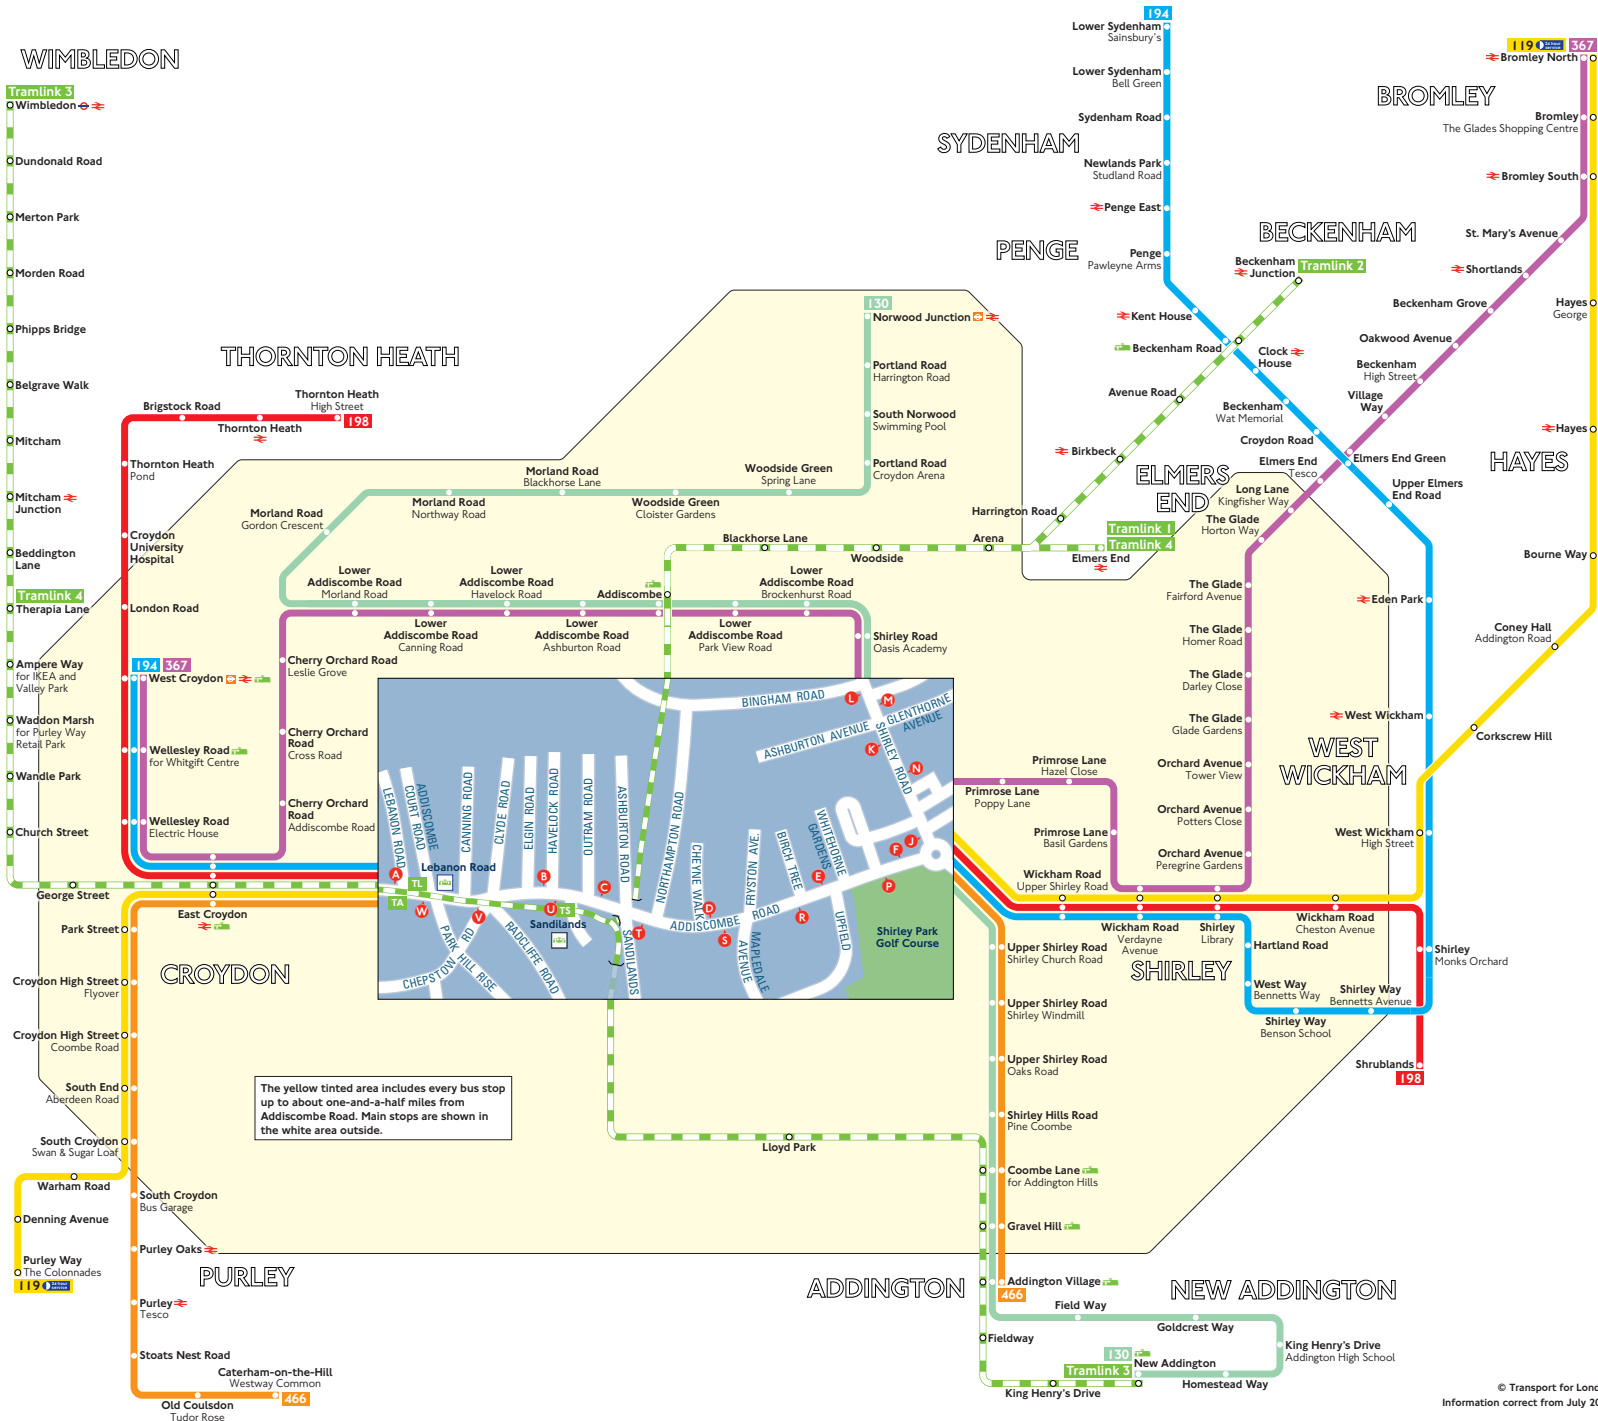

# Buses from Addiscombe Road

The yellow tinted area includes every bus stop up to about one-and-a-half miles from Addiscombe Road. Main stops are shown in the white area outside.

### Key

- Connections with London Underground
- Connections with London Overground
- Connections with National Rail
- Connections with Tramlink
- Mondays to Saturdays except evenings

**A** Red discs show the bus stop you need for your chosen bus service. The disc **A** appears on the top of the bus stop in the street (see map of town centre in centre of diagram).

### Route finder

### Trams

Tram route	Towards	Tram stops
<b>1</b>	Elmers End	TL TS
<b>2</b>	Beckenham Junction	TL TS
<b>3</b>	New Addington	TL TS
<b>4</b>	Wimbledon	TA TS
<b>4</b>	Elmers End +	TL TS
<b>4</b>	Therapia Lane +	TA TS