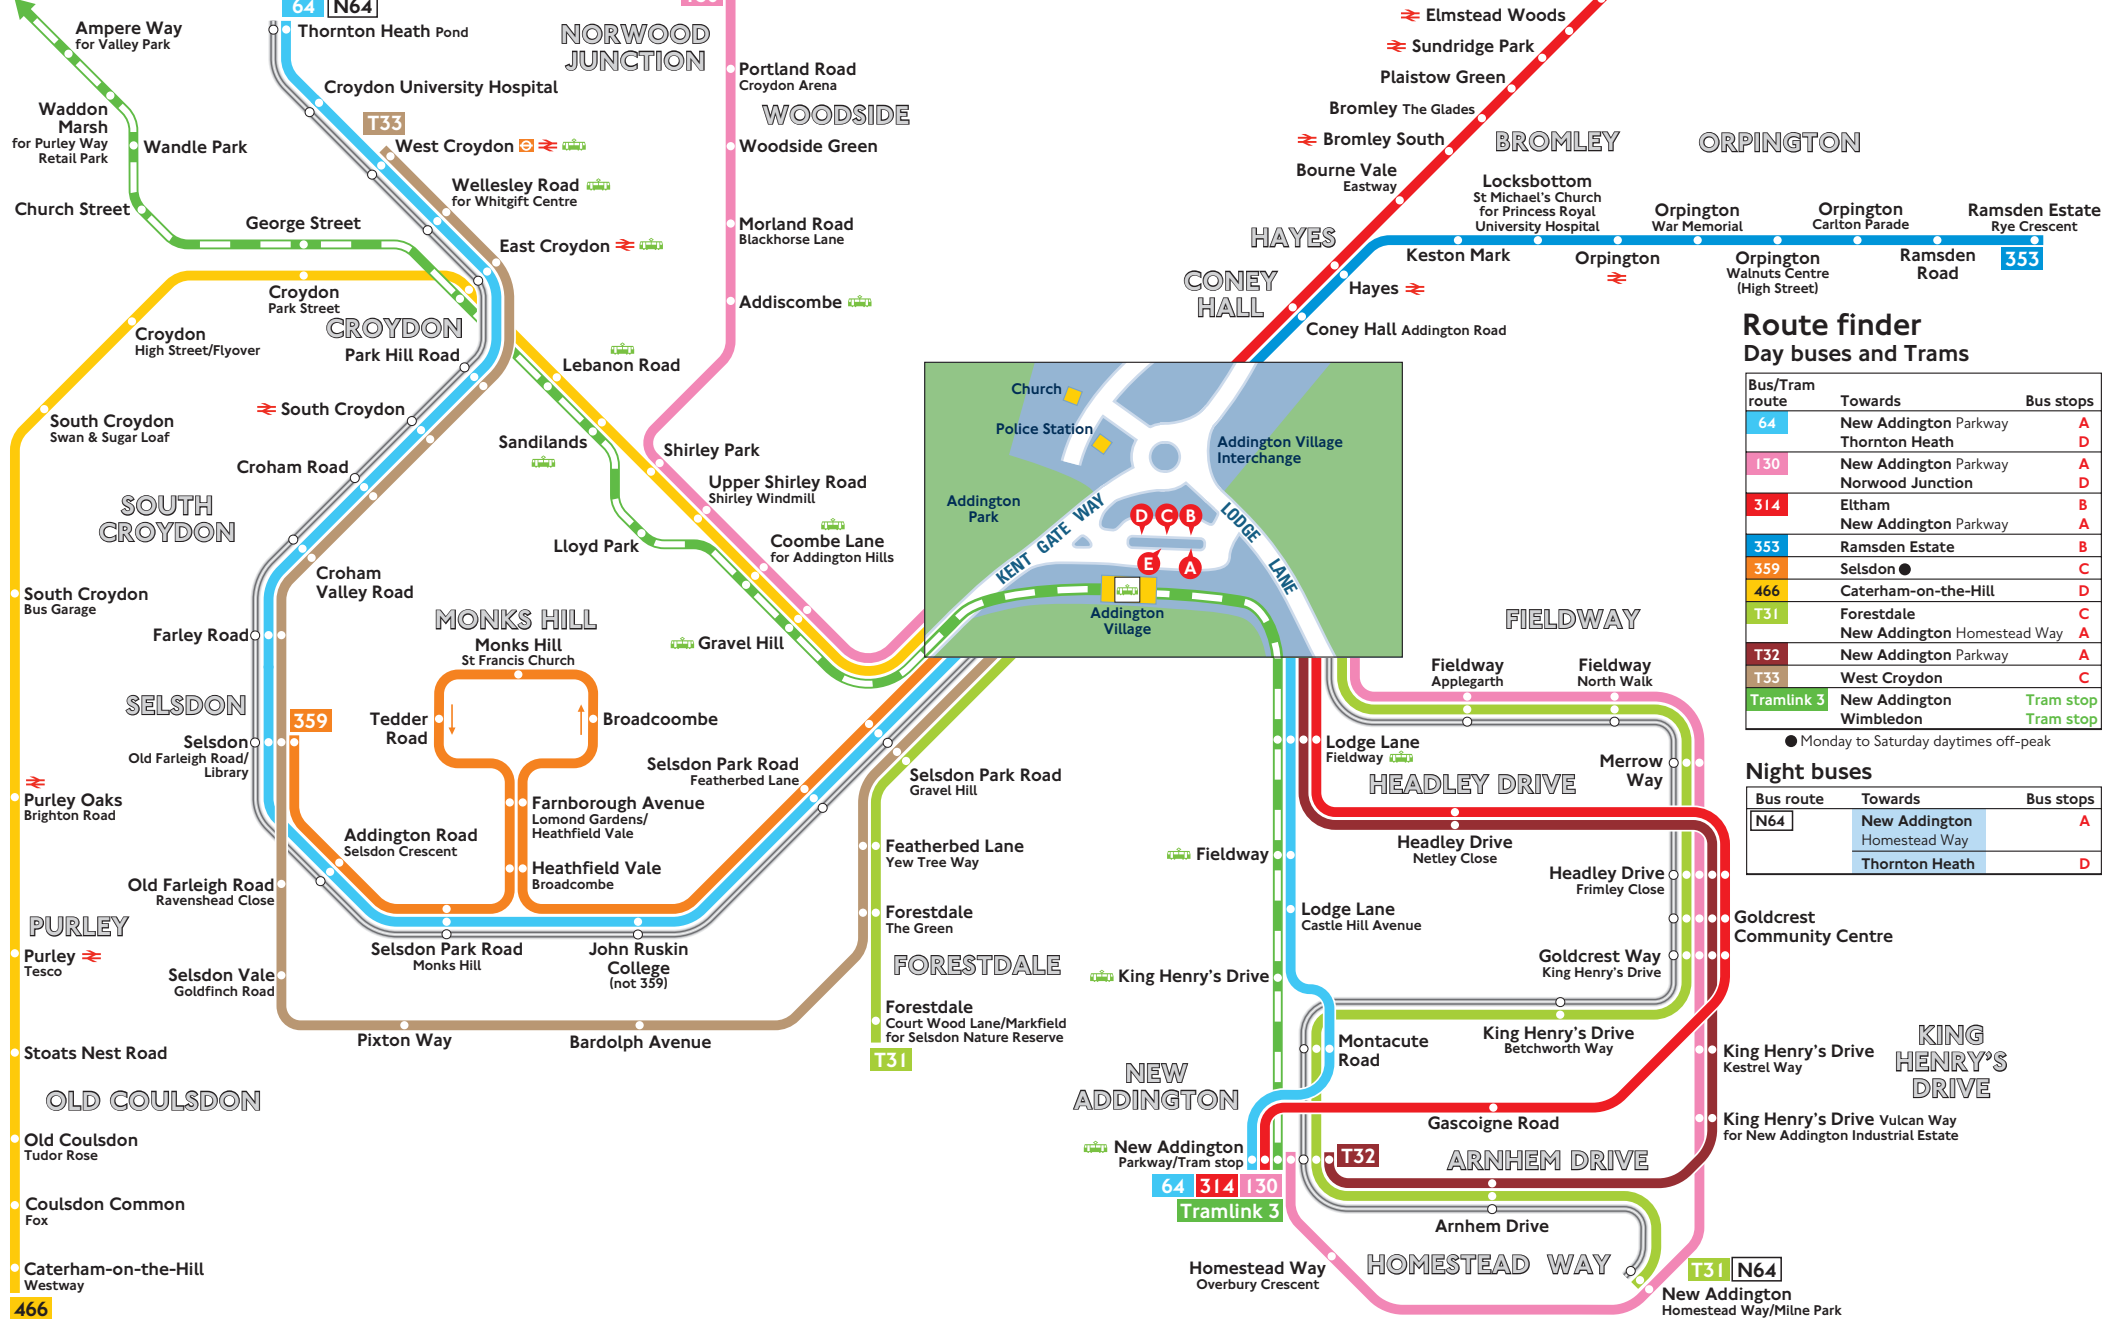

## Tramlink 3

to Mitcham Junction  
to Mitcham  
and Wimbledon

## Route finder Day buses and Trams

Bus/Tram route	Towards	Bus stops
64	New Addington Parkway Thornton Heath	A D
130	New Addington Parkway Norwood Junction	A D
314	Eltham New Addington Parkway	B A
353	Ramsden Estate	B
359	Selsdon	C
466	Caterham-on-the-Hill	D
T31	Forestdale New Addington Homestead Way	C A
T32	New Addington Parkway	A
T33	West Croydon	C
Tramlink 3	New Addington Wimbledon	Tram stop Tram stop

Monday to Saturday daytimes off-peak

## Night buses

Bus route	Towards	Bus stops
N64	New Addington Homestead Way Thornton Heath	A D