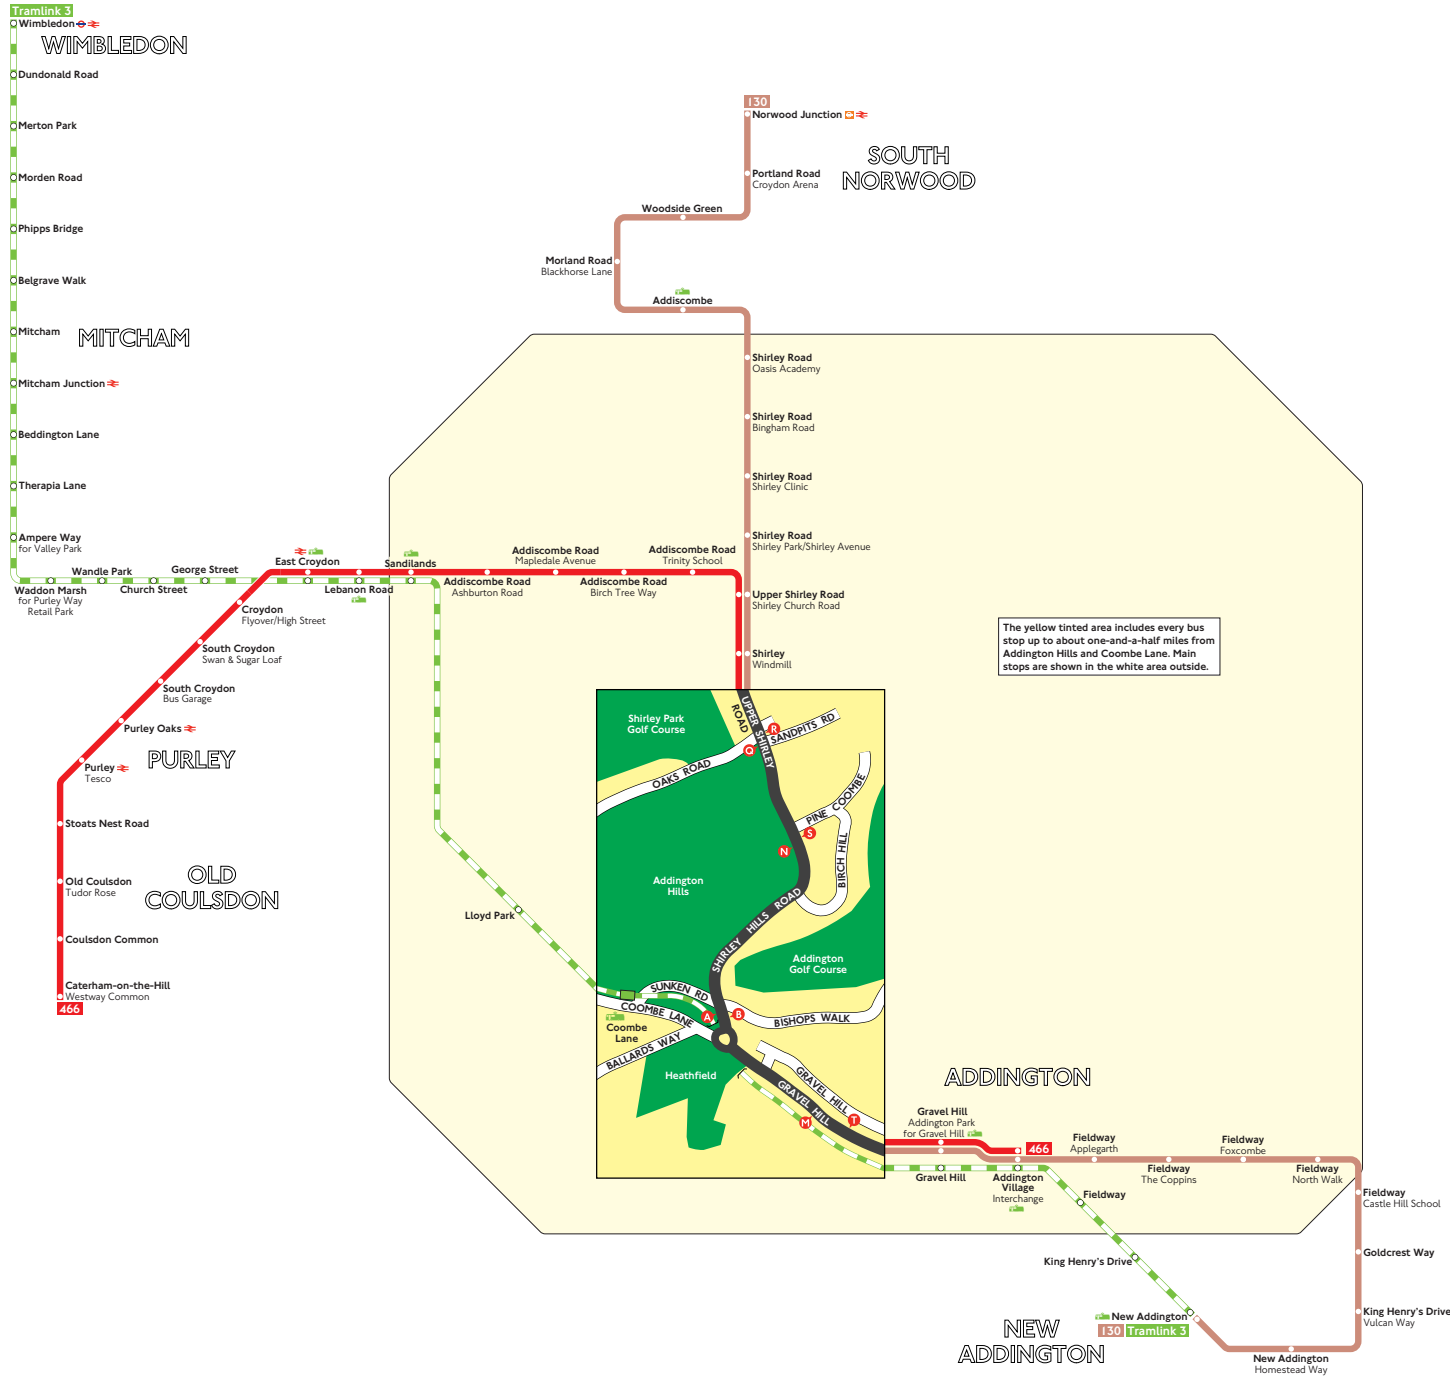

# Buses from Addington Hills and Coombe Lane

## Key

- Connections with London Underground
- Connections with London Overground
- Connections with National Rail
- Connections with river boats
- Connections with Tramlink

**A** Red discs show the bus stop you need for your chosen bus service. The disc **A** appears on the top of the bus stop in the street (see map of town centre in centre of diagram).

## Route finder

### Trams

Tram route	Towards	Tram stop
<b>3</b>	New Addington	Tram stop
	Wimbledon	Tram stop