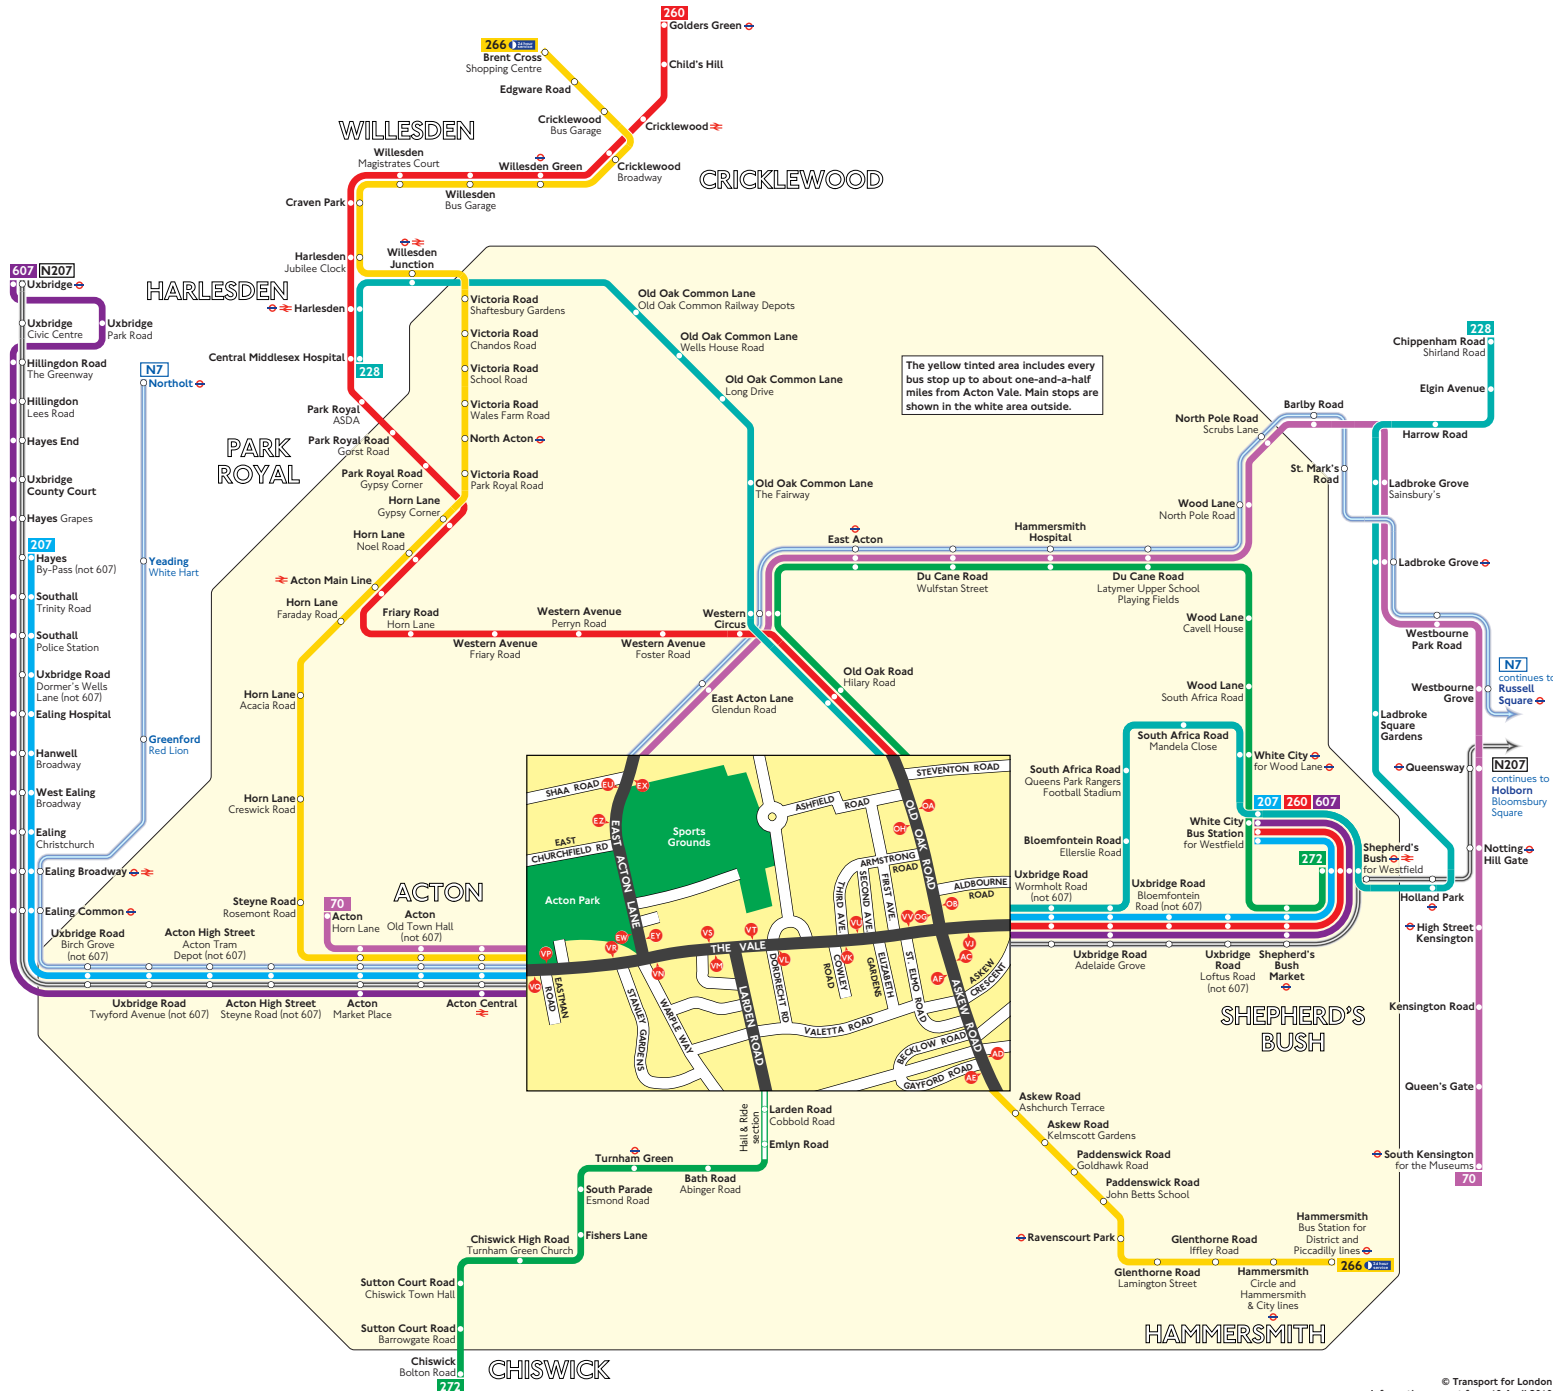

## Key

- 70 Day buses in black
- N7 Night buses in blue
- Connections with Underground
- Connections with National Rail
- Limited stop

**A** Red discs show the bus stop you need for your chosen bus service. The disc **A** appears on the top of the bus stop in the street (see map of town centre in centre of diagram).

## Route finder

### Day buses including 24-hour routes

Bus route	Towards	Bus stops
70	Acton	20 21 22
	South Kensington	23 24 25 26
207	Hayes	27 28 29 30 31 32
	White City	33 34 35 36 37 38
228	Central Middlesex Hosp.	39 40
	Maida Hill	41 42
260	Golders Green	43 44
	White City	45 46
266	Brent Cross	47 48 49 50 51 52
	Hammersmith	53 54 55 56 57 58 59
272	Chiswick	60 61 62 63
	Shepherd's Bush	64 65 66 67
607	Uxbridge	68
	White City	69

### Night buses

Bus route	Towards	Bus stops
N7	Northolt	70 71 72
	Russell Square	73 74 75 76
N207	Holborn	77 78 79 80 81 82
	Uxbridge	83 84 85 86 87