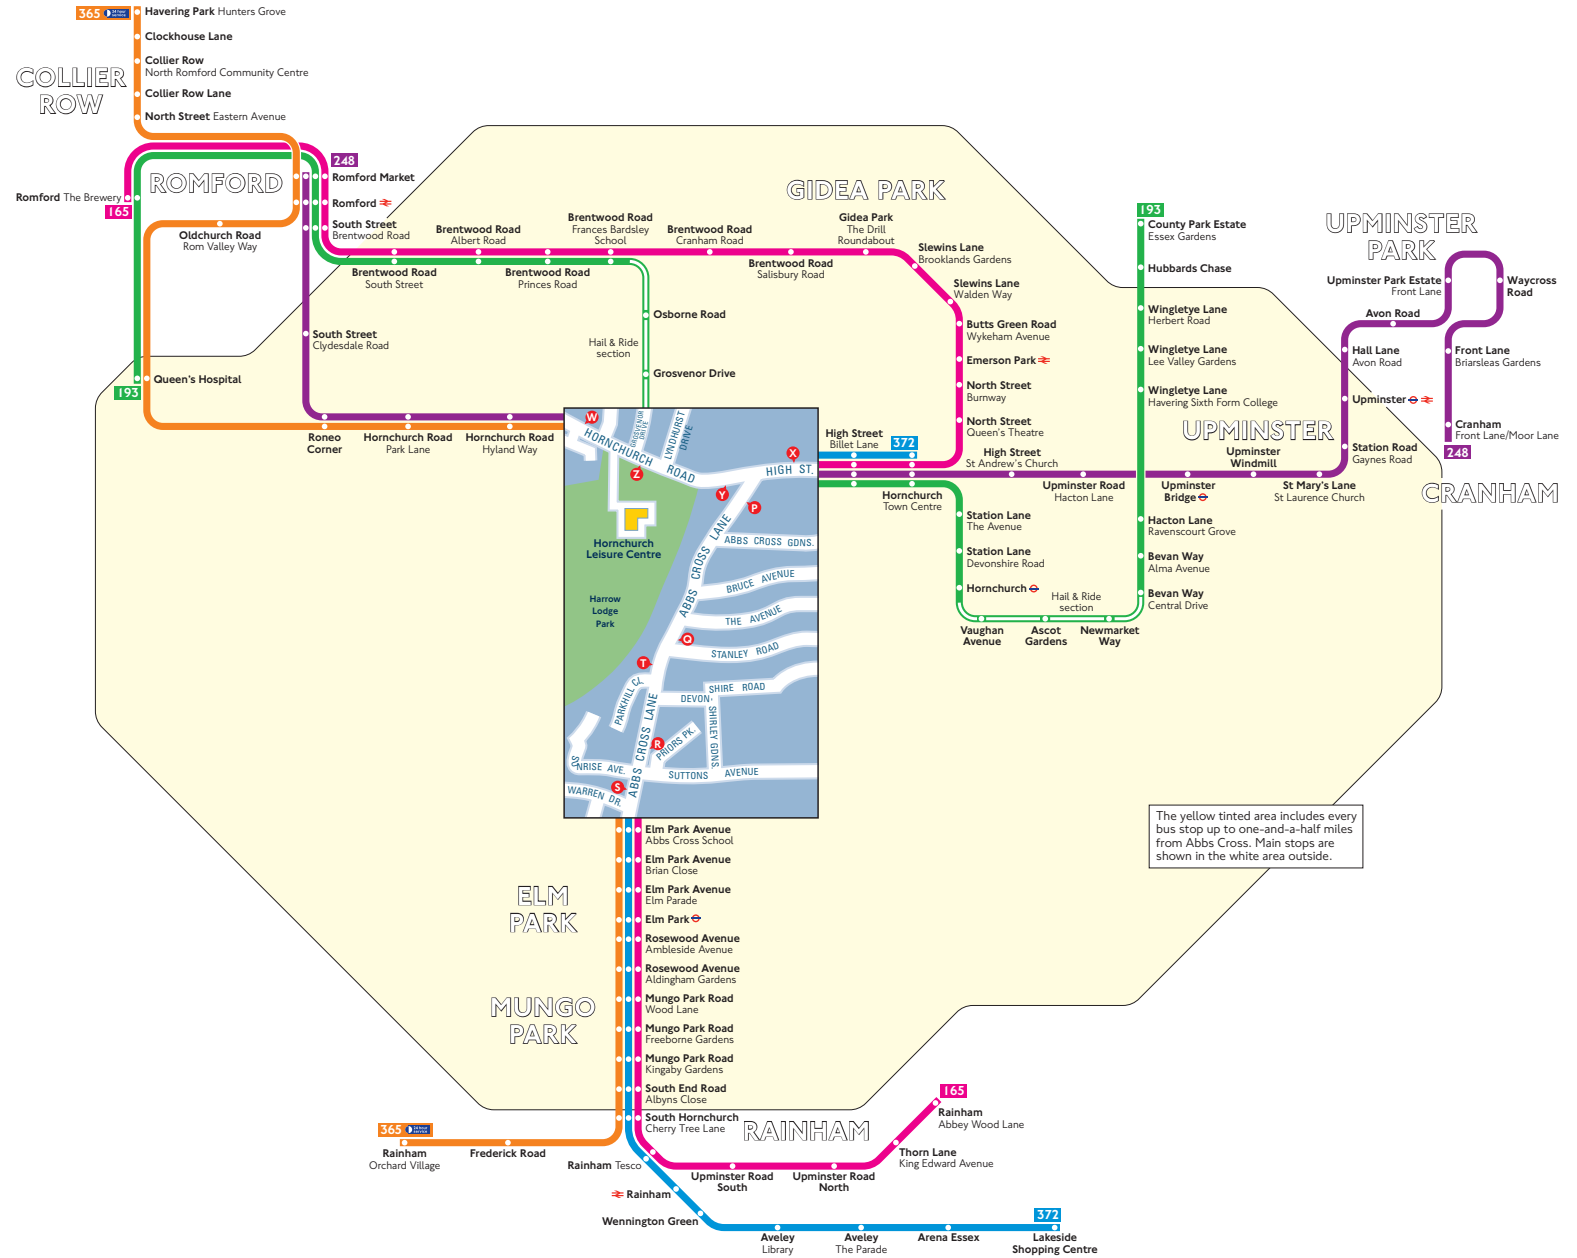

Buses from Abbs Cross

Key

- Connections with London Underground
- Connections with National Rail

Red discs show the bus stop you need for your chosen bus service. The disc **A** appears on the top of the bus stop in the street (see map of town centre in centre of diagram).

Route finder

Day buses including 24-hour services

Bus route	Towards	Bus stops
165	Rainham Abbey Wood Lane	P O R
	Romford	S T X
193	County Park Estate	X
	Queen's Hospital	Y Z
248	Cranham	W X
	Romford	Y Z
365	Havering Park	S T Y Z
	Rainham Orchard Village	P O R W
372	Hornchurch	S T X
	Lakeside Shopping Centre	P O R