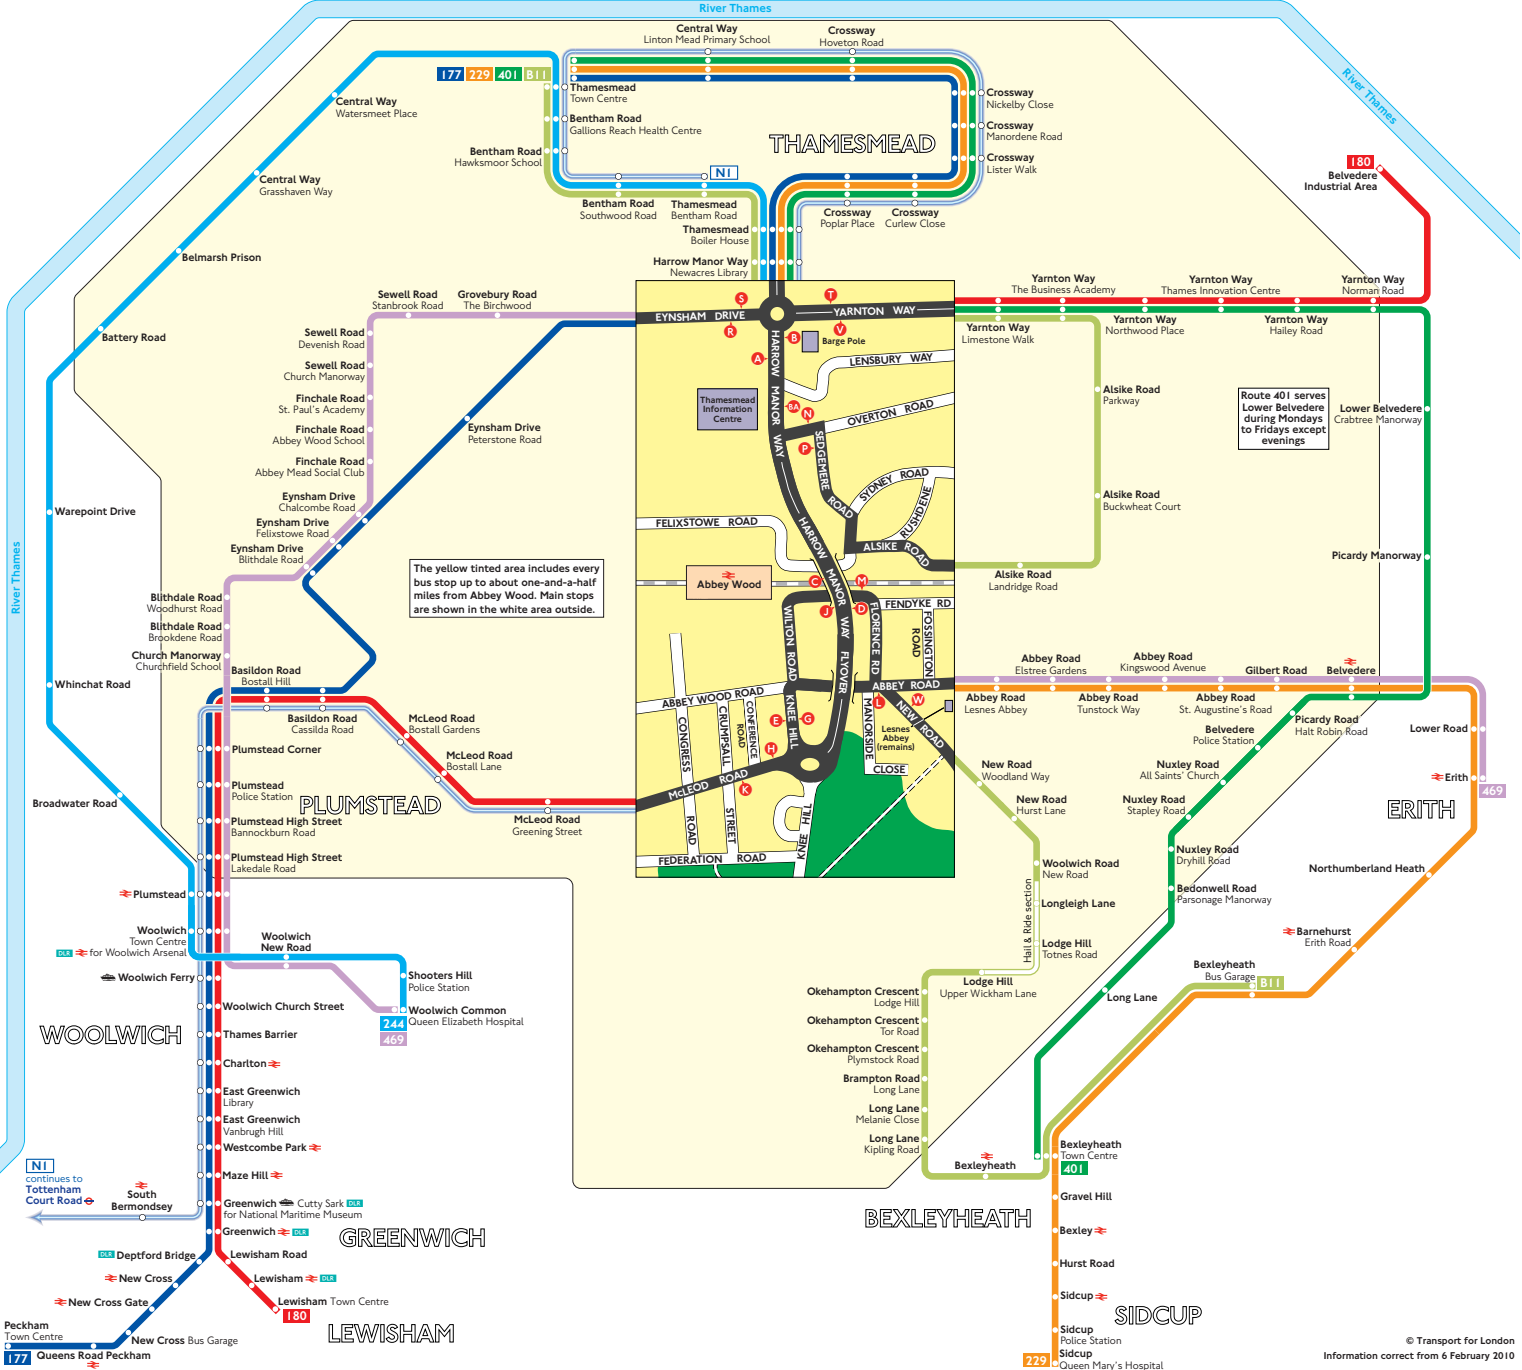

Buses from Abbey Wood

Key

- 177 Day buses in black
- N1 Night buses in blue
- Connections with Underground
- Connections with National
- Connections with Docklands Light Railway
- Connections with river boats
- ✖ Mondays to Fridays except evenings

A Red discs show the bus stop you need for your chosen bus service. The disc appears on the top of the bus stop in the street (see map of town centre in centre of diagram).

Route finder

Day buses

Bus route	Towards	Bus stops
177	Peckham	R
	Thamesmead	S
180	Belvedere Industrial Area	A C H T
	Lewisham	B BA D K V
229	Sidcup	B BA D E
	Thamesmead	A C G L
244	Woolwich Common	A C G M
	Bexleyheath	T
401	Thamesmead	V
	Erith	B BA D E S
469	Woolwich Common	A G J L R
	Bexleyheath	D E P T W
B11	Thamesmead	G J L N V

Night buses

Bus route	Towards	Bus stops
N1	Thamesmead	A C H
	Tottenham Court Road	B BA D K